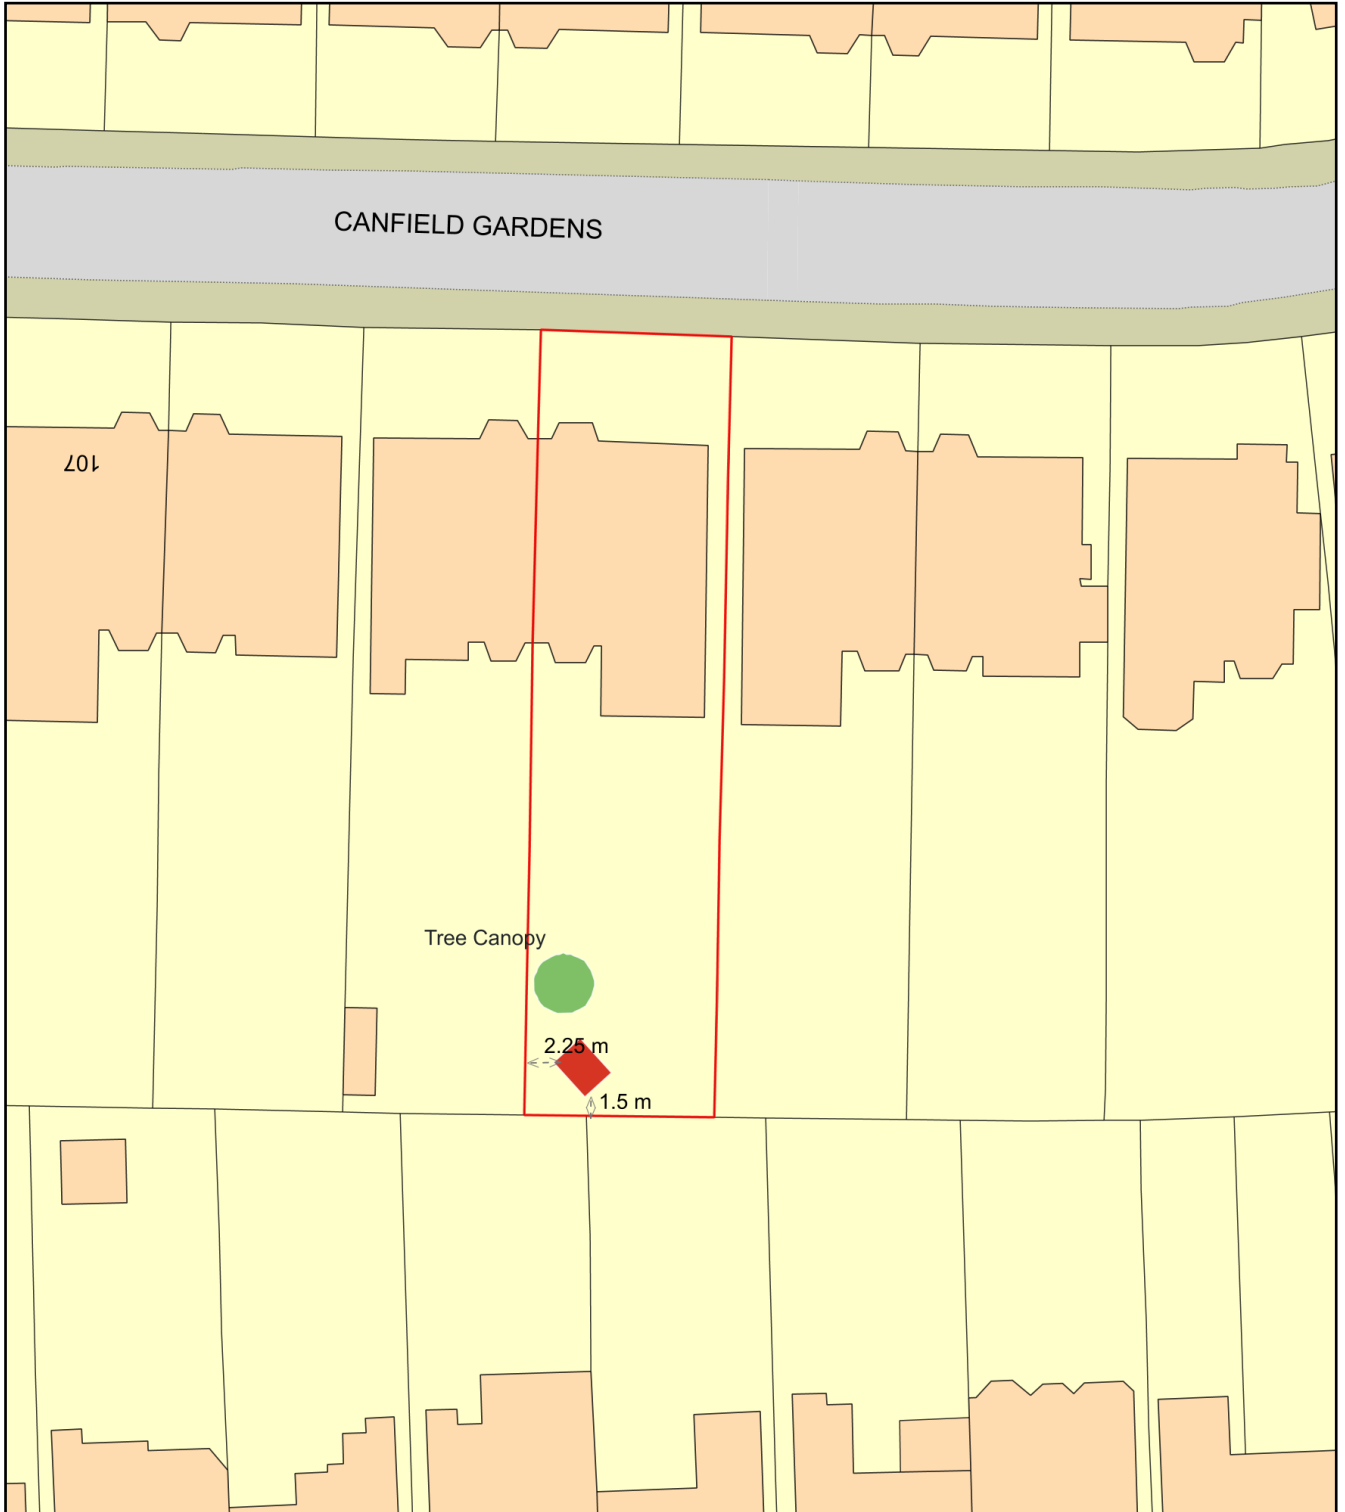

101 Canfield Gardens DWG02 - Proposed Block

Plan Produced for: John Woodford

Date Produced: 18 Oct 2023

Plan Reference Number: TQRQM23248171459132

Scale: 1:500 @ A4