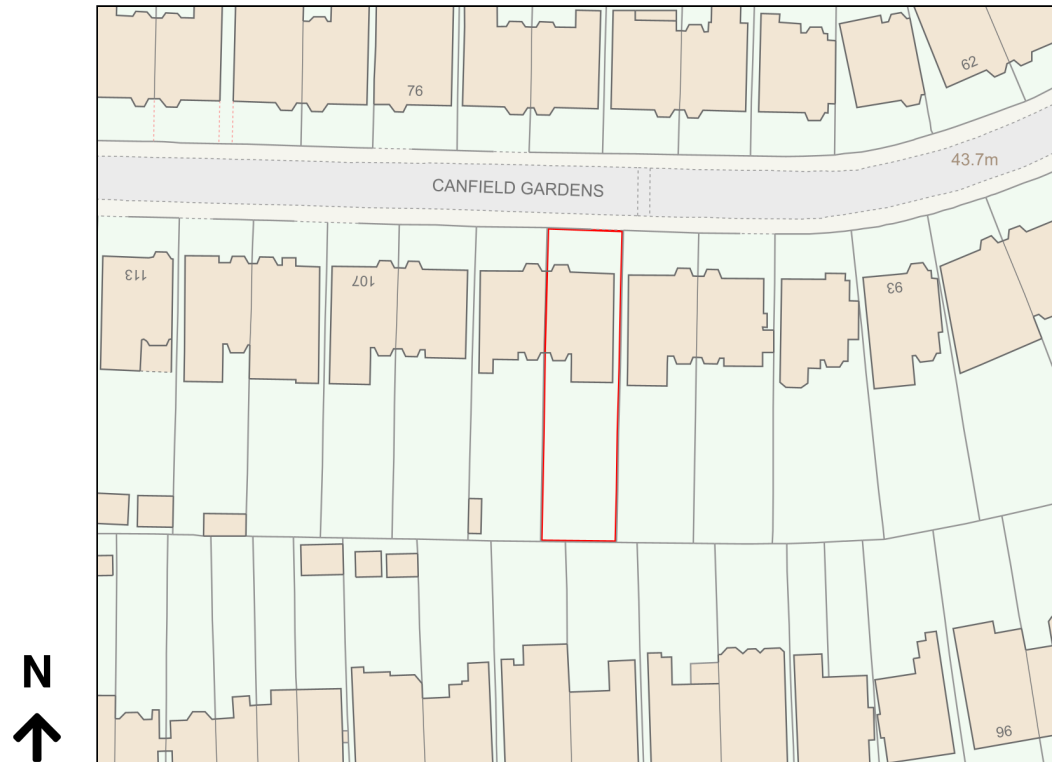

Location Plan

Site Address: Flat Ground Floor, 101, Canfield Gardens, London, NW6 3DY

Date Produced: 19-Oct-2023

Scale: 1:1250 @A4

Planning Portal Reference: PP-12346940v1