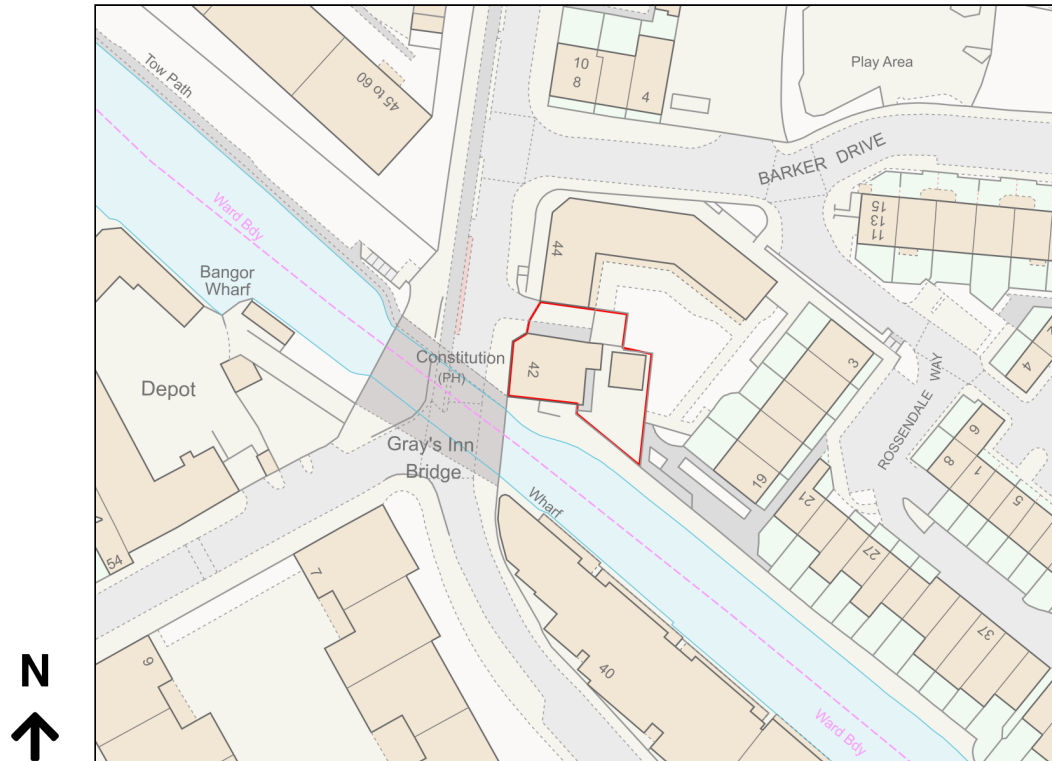

# Location Plan

Site Address: 42-44, St Pancras Way, London, NW1 0QT

Date Produced: 18-Oct-2023

Scale: 1:1250 @A4

Planning Portal Reference: PP-12529732v1