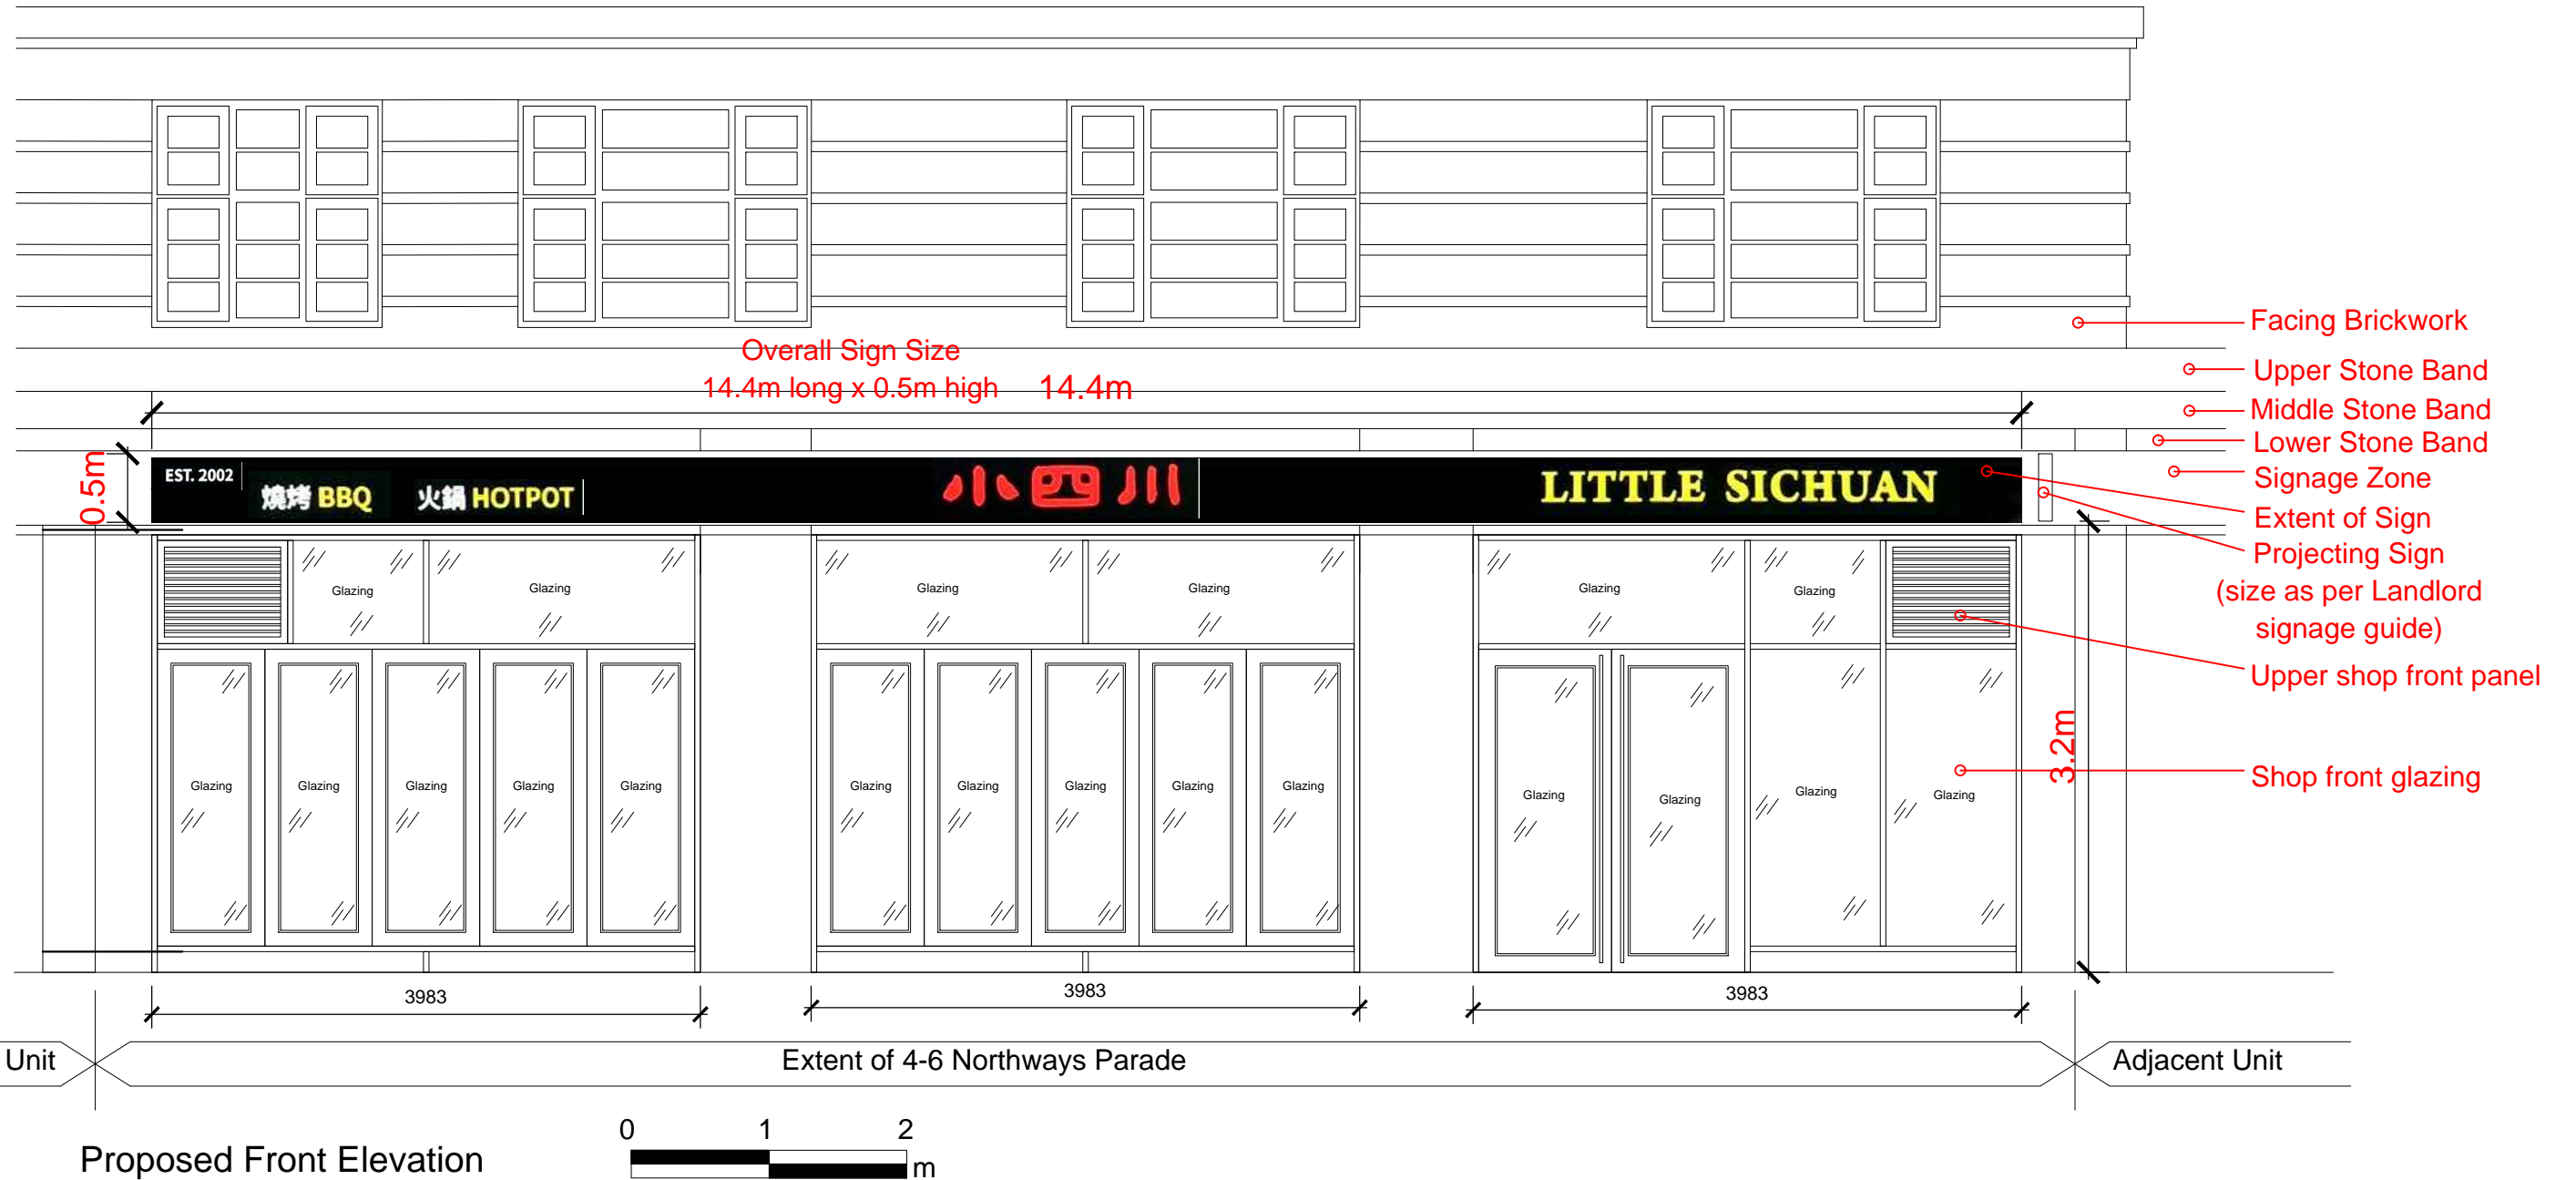

透明白000	白色001	黑灰002	深灰003	灰004
象牙白T0968BH	紫红T12H2	红发白005	绿发白006	黄发白007
红3736	紫红B003	粉14406	紫色4319	酒红T11H2
草绿1038	苹果绿3765	绿色3746	墨绿3747	药店绿11929
柠檬黄4611	中黄3754	浅黄T4811B	金棕色6372	橙色3957
深蓝色B004	蓝色3959	天蓝4598	土黄T21H2	玫瑰红T31MH

Signage Colour Pallet

Proposed Side Projecting Sign Graphics

Folded aluminium composite Fret cut letter sign with 80mm returns, finished in Red colour tray Fret cut backed with 3mm opal acrylic internally illuminated letter with LED modules

Proposed Front Elevation

Client:	Mr L Jing	Drawing:		Proposed Front Elevation Extent of Signage		
Project:	Restaurant Fitting Out	Scale:	1:50 @A3	Date:	May 2023	
Address:	4-6 Northways Parade, London, NW3 5EN	Status:	Initial Proposal	Drawn:	TL	
		Drg No.	OS23-NW3-006	Checked:		
					Rev:	E