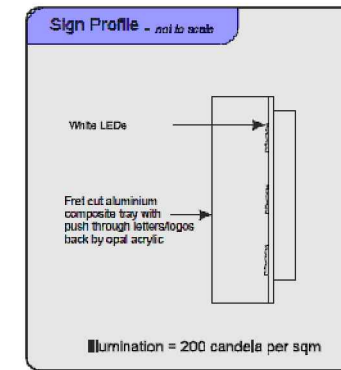

透明白000	白色001	黑灰002	深灰003	灰004
象牙白T0968BH	紫红T12H2	红发白005	绿发白006	黄发白007
红3736	紫红B003	粉14406	紫色4319	酒红T11H2
草绿1038	苹果绿3765	绿色3746	墨绿3747	药店绿11929
柠檬黄4611	中黄3754	浅黄T4811B	金棕色6372	橙色3957
深蓝色B004	蓝色3959	天蓝4598	土黄T21H2	玫瑰红T31MH

Signage Colour Pallet

Proposed Side Projecting Sign Graphics

Folded aluminium composite Fret cut letter sign with 80mm returns, finished in Red colour tray Fret cut backed with 3mm opal acrylic internally illuminated letter with LED modules