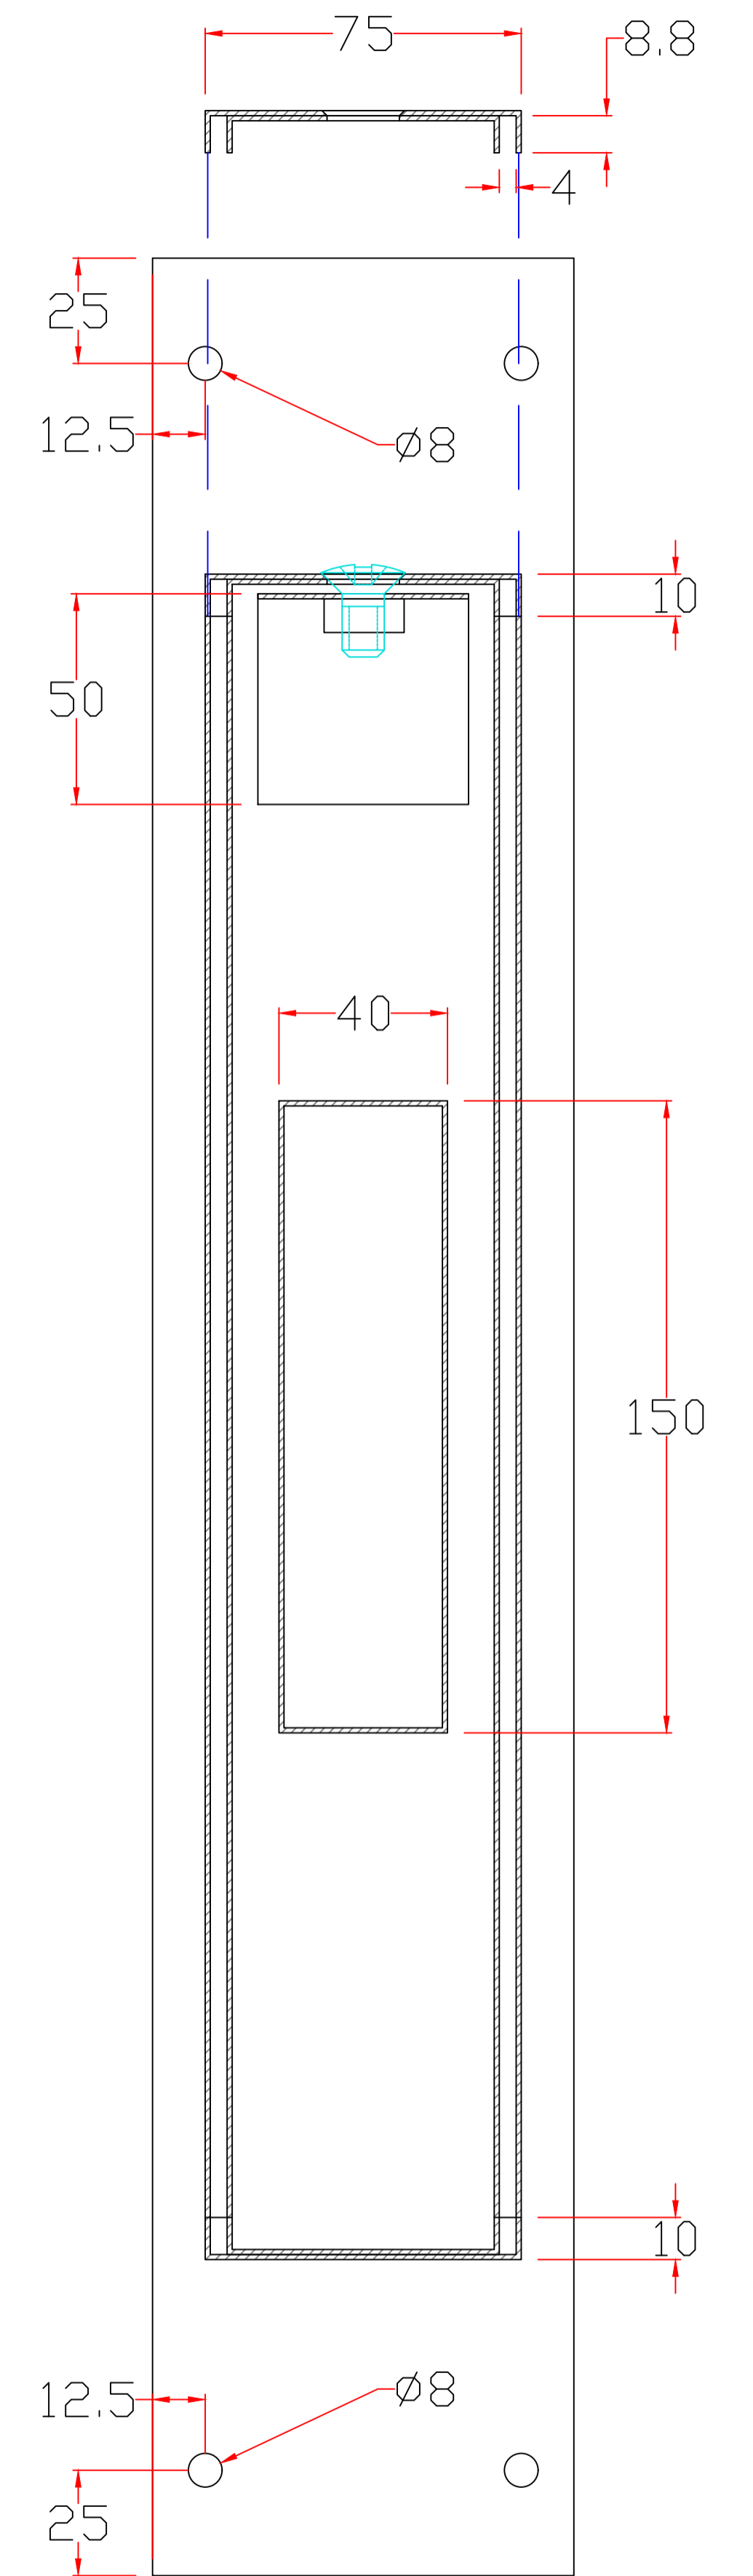

FOLDED CHANNEL TO TAKE DiBOND INSERT PANELS
[BONDED IN WITH CLEAR SILICONE SEALANT]

EXTERIOR BLADE SIGN [FRAME] UNLIT

BLACK EPC COATED STEEL CHANNEL FRAME - REMOVABLE LID [SHOWN]

1 OFF REQUIRED