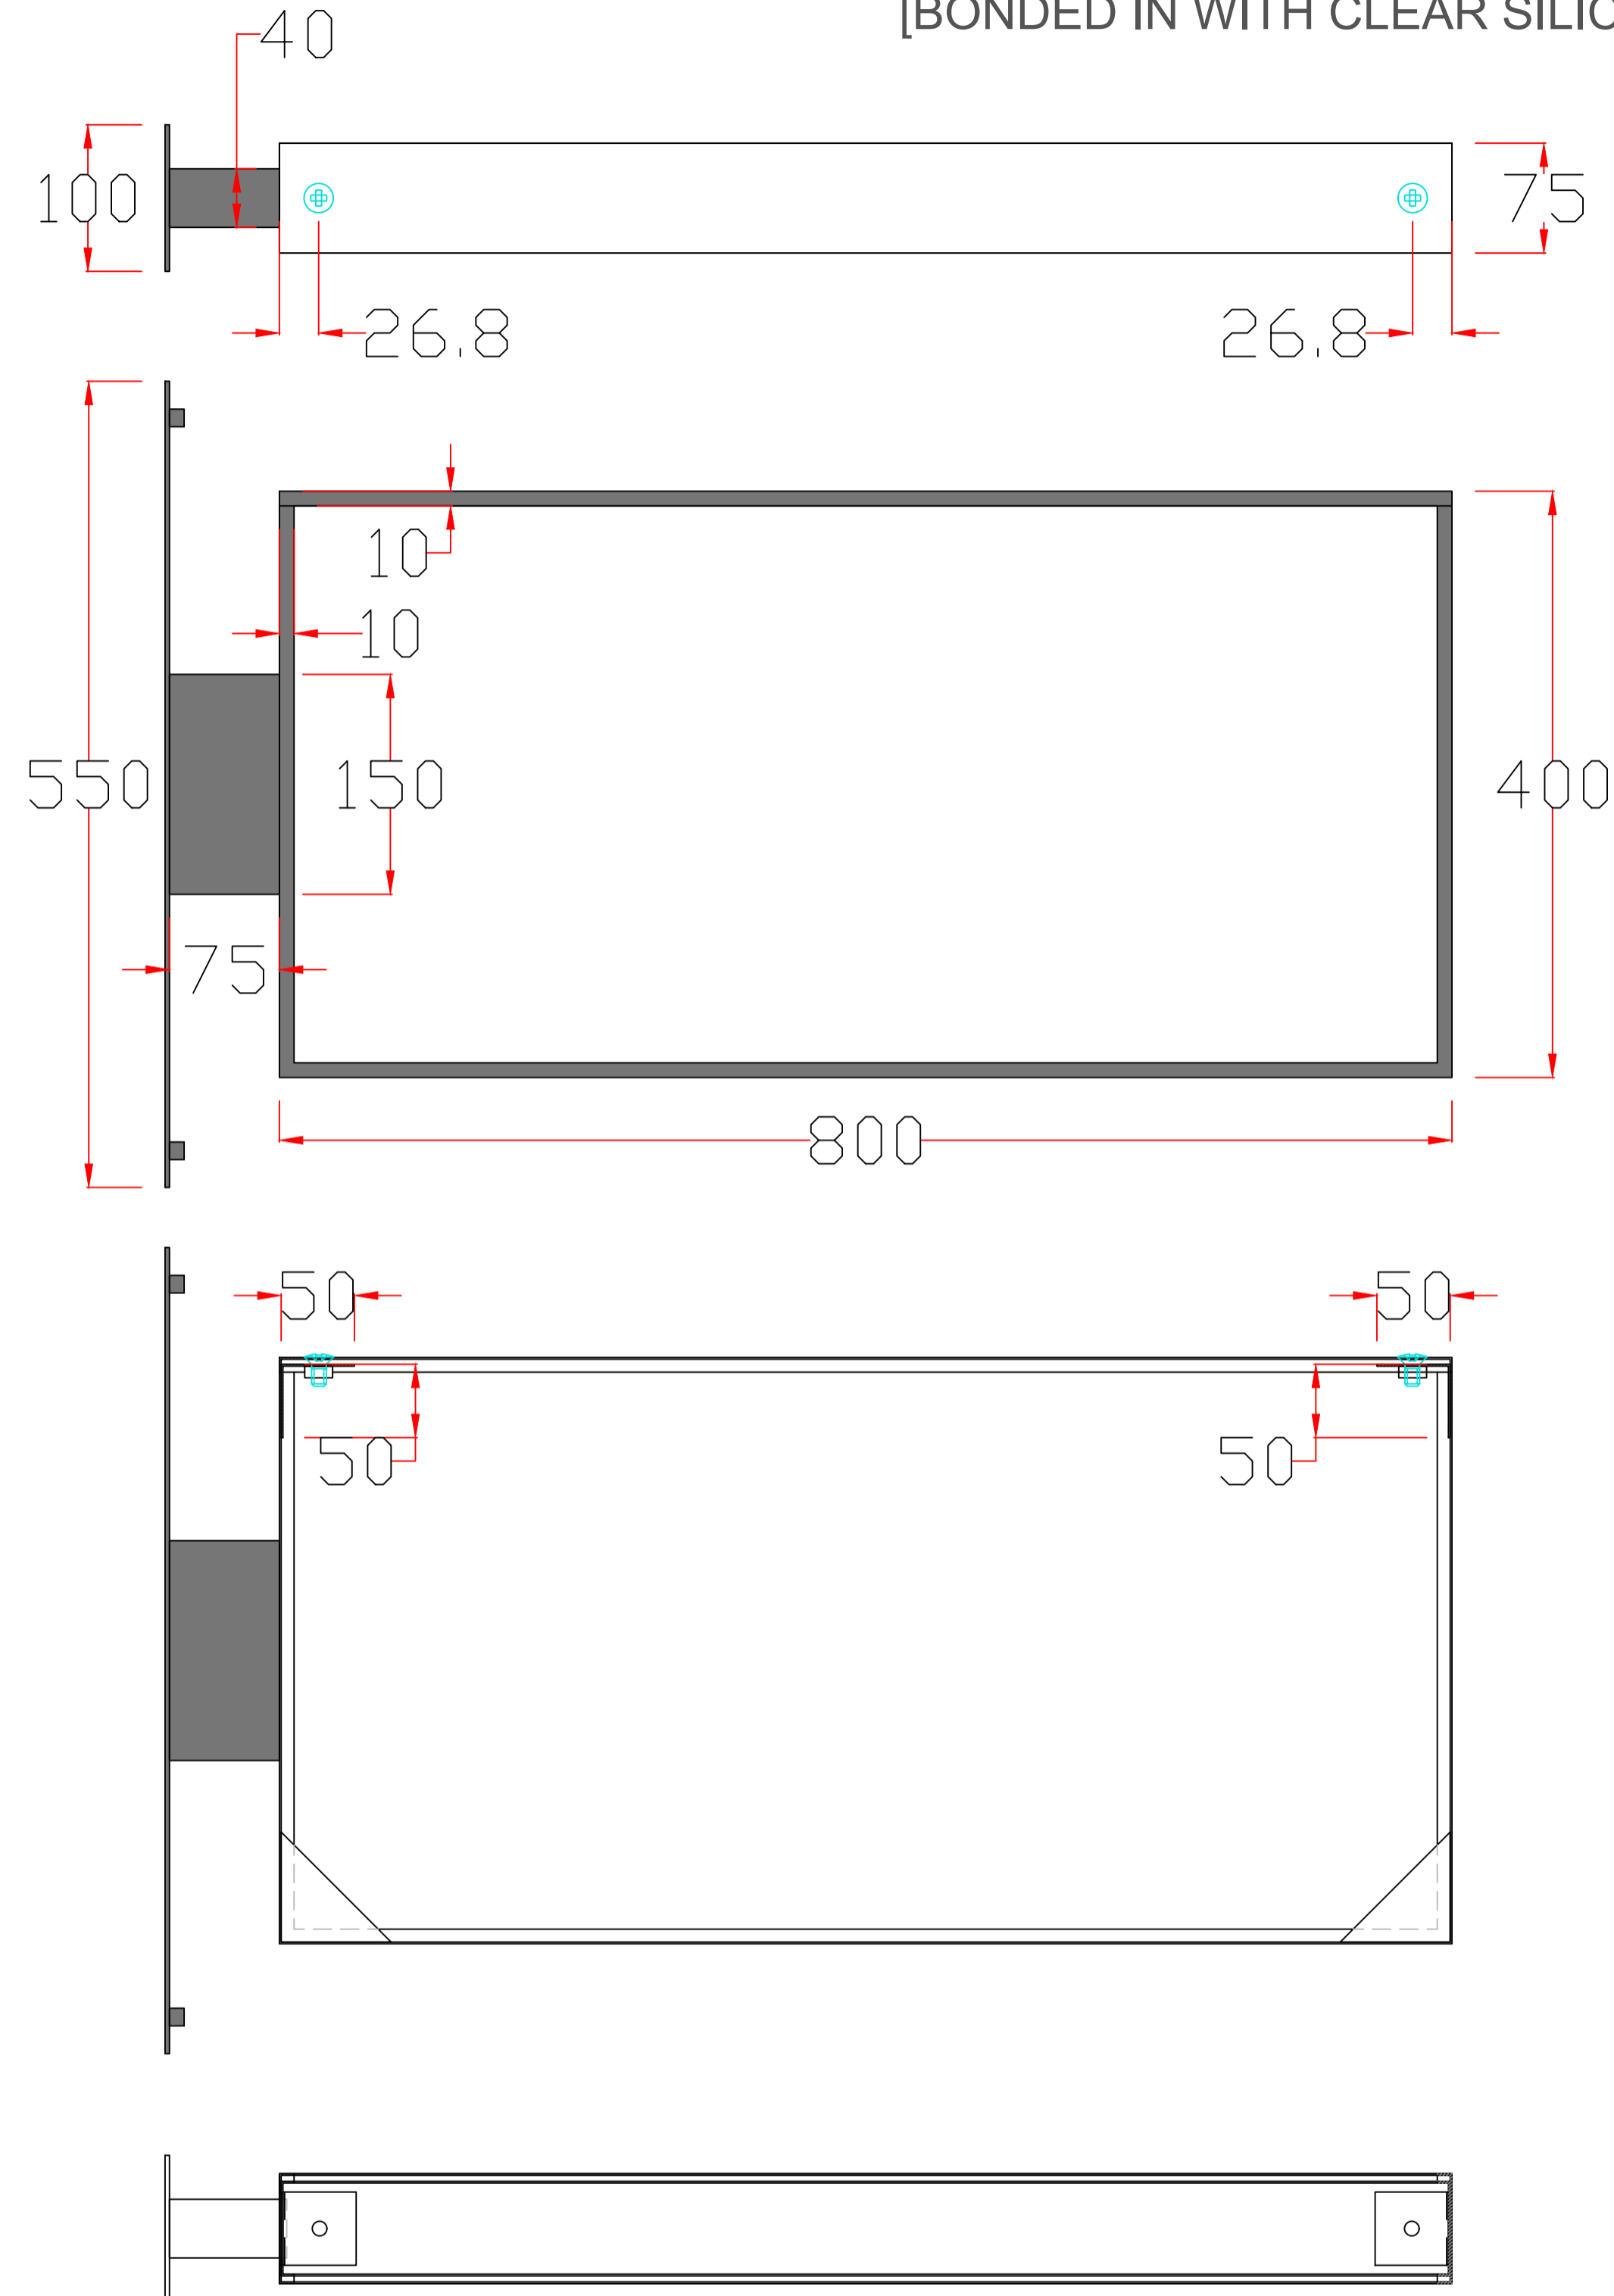

FOLDED CHANNEL TO TAKE DiBOND INSERT PANELS
[BONDED IN WITH CLEAR SILICONE SEALANT]

EXTERIOR BLADE SIGN [FRAME] UNLIT

BLACK EPC COATED STEEL CHANNEL FRAME - REMOVABLE LID [SHOWN]

1 OFF REQUIRED