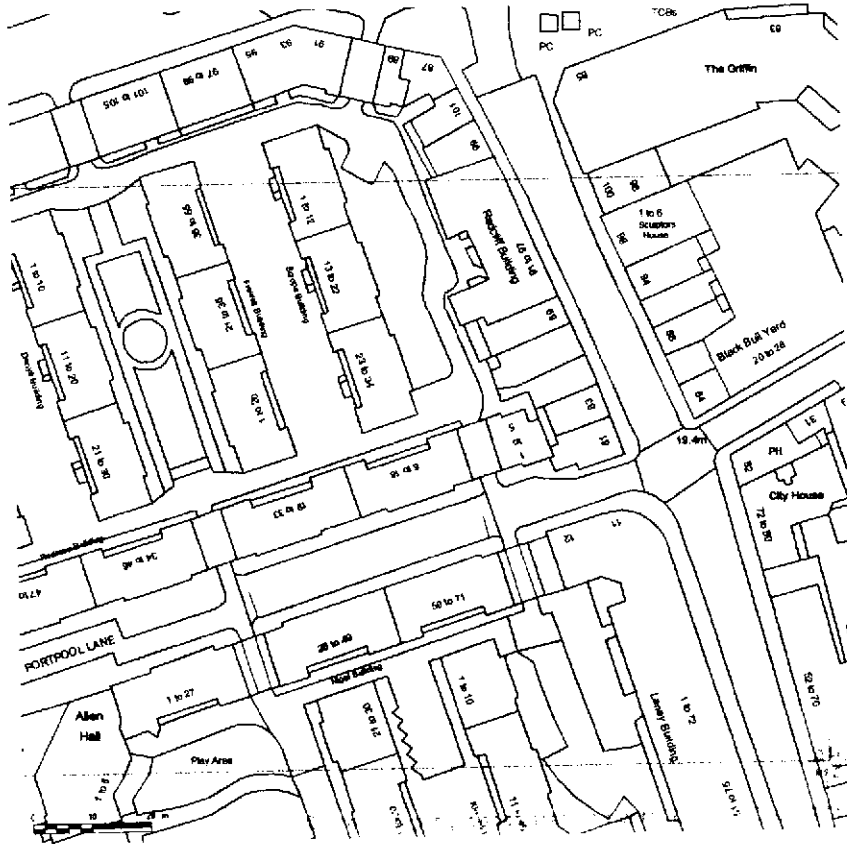

SITE LOCATION PLAN
AREA 2 HA
SCALE: 1:1250 on A4
CENTRE COORDINATES: 531188 , 181959

Supplied by Streetwise Maps Ltd
www.streetwise.net
Licence No: 100047474
13:00:01 27/06/2023