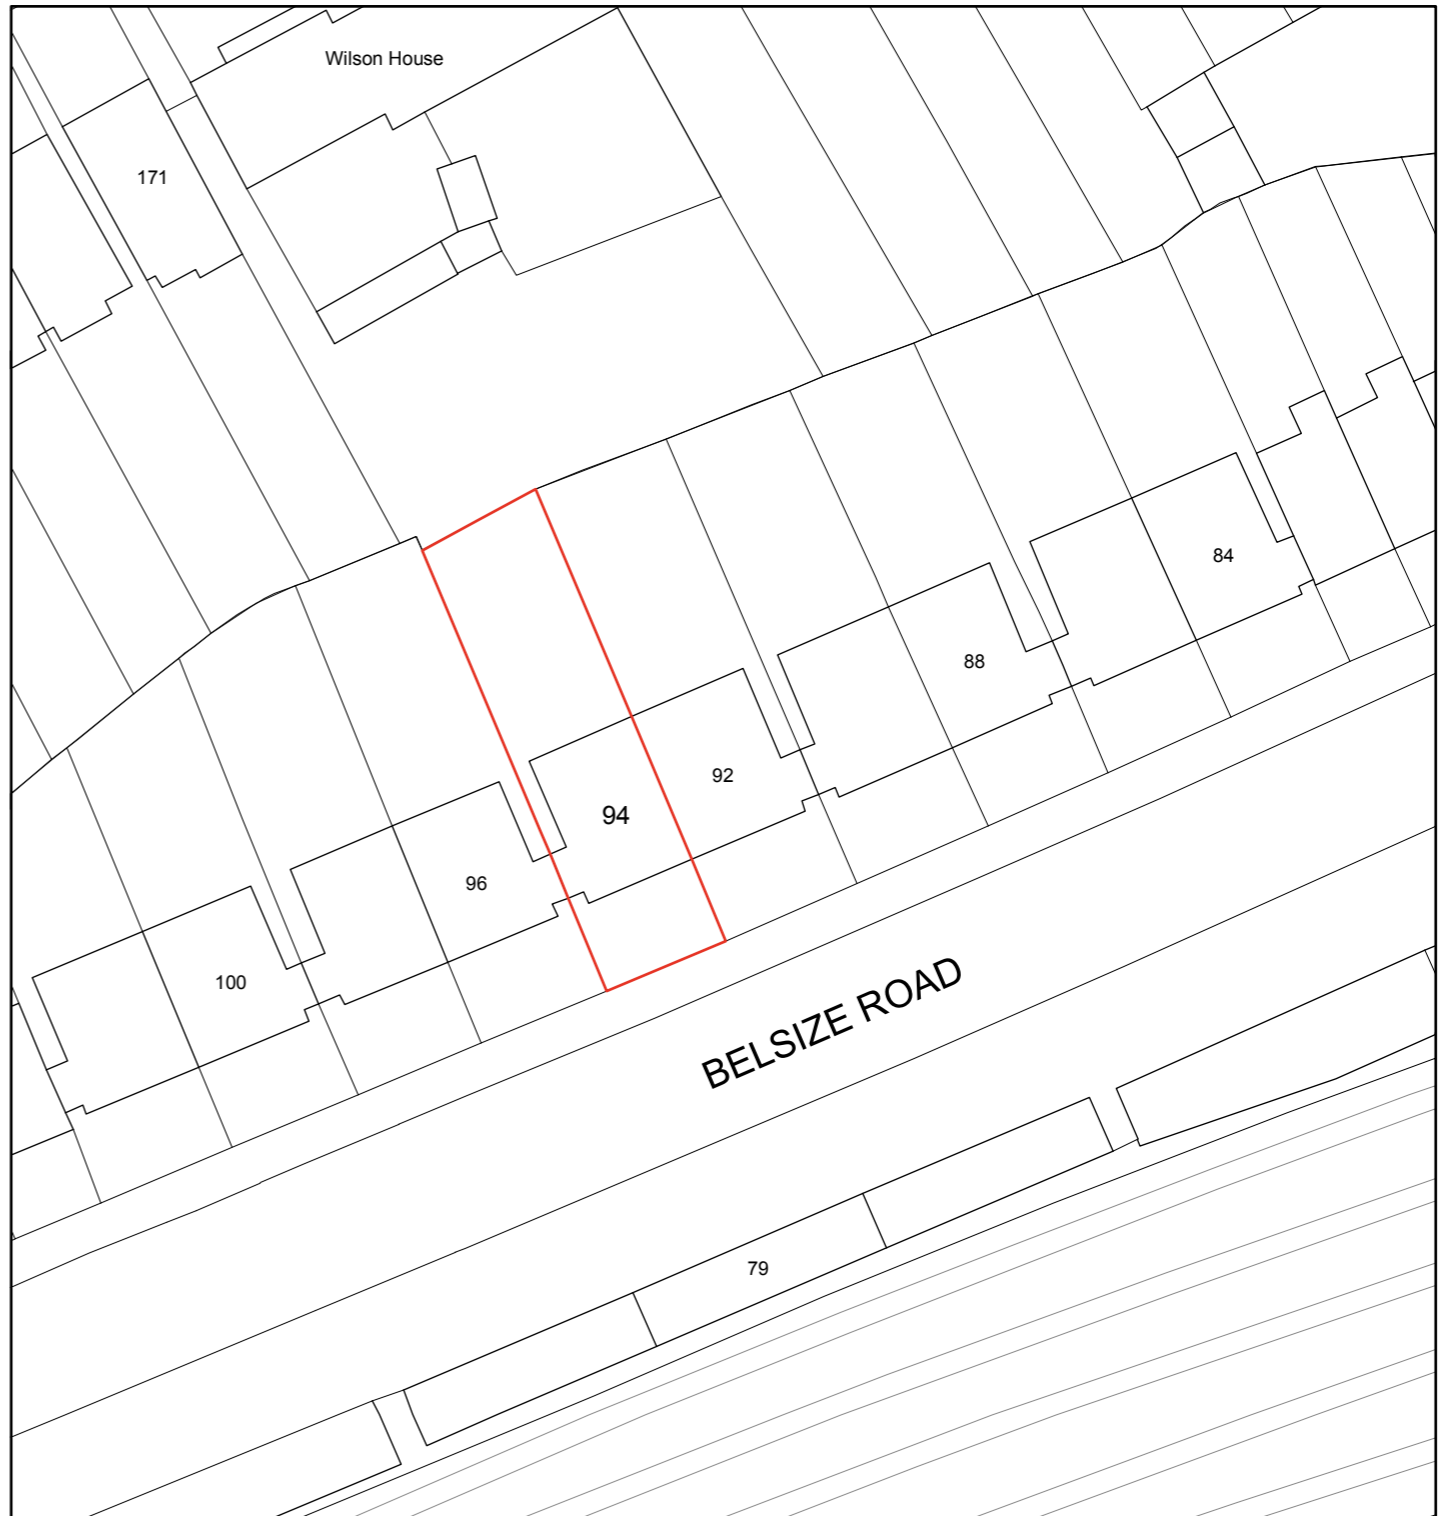

OS Location Plan

1:1250

OS Location Plan

1:500

<small>WRITTEN DIMENSIONS ONLY TO BE USED ALL DIMENSIONS ARE IN MILLIMETRES ALL DIMENSIONS TO BE VERIFIED ON SITE ANY INCONSISTENCIES TO BE REPORTED TO THE ARCHITECT IMMEDIATELY</small>	Job No: 7411	p-ad <small>192D Compton Hill Road, Notting Hill Gate, London, W8 7TH</small>	<small>t: 0208-4590172 e: hello@pelicanad.co.uk</small>		
	FOR PLANNING PURPOSES ONLY	Title Location plan			
	94 Belsize Road London NW6 4TG	<small>Drawn by</small> ST	<small>Scale</small> 1:500 & 1:1250 @ A3		<small>Number</small> 7411/PL2/01