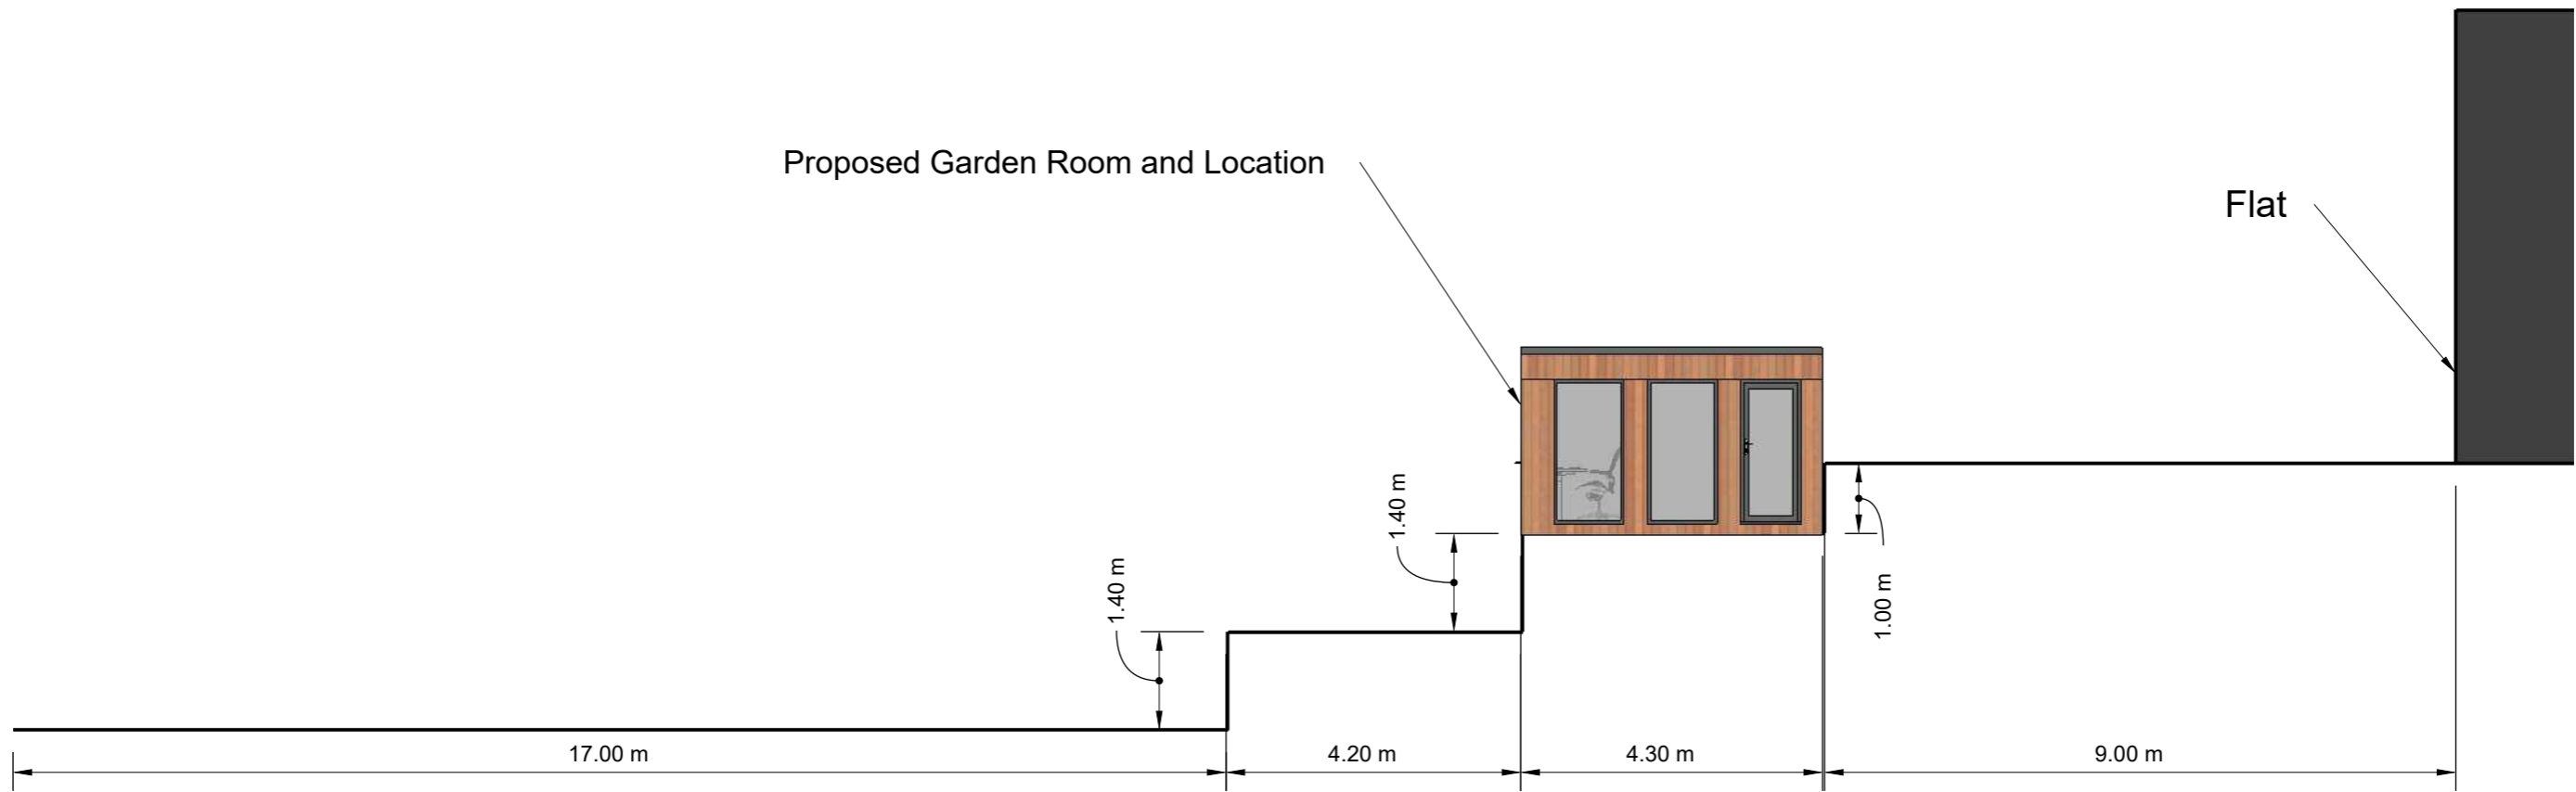

PROPOSED South East Elevation and Garden Levels

**Date**  
09/08/2023

**CLIENT**  
Flat A  
33 Redington Road  
Hampstead  
NW3 7QY

**DRAWN BY**  
Eden Garden Rooms

**SCALE** : 1:100  
@A3

**TITLE**  
Proposed  
Garden Room and  
Garden Levels

**DWG 06**  
**V2**

Scale in meters