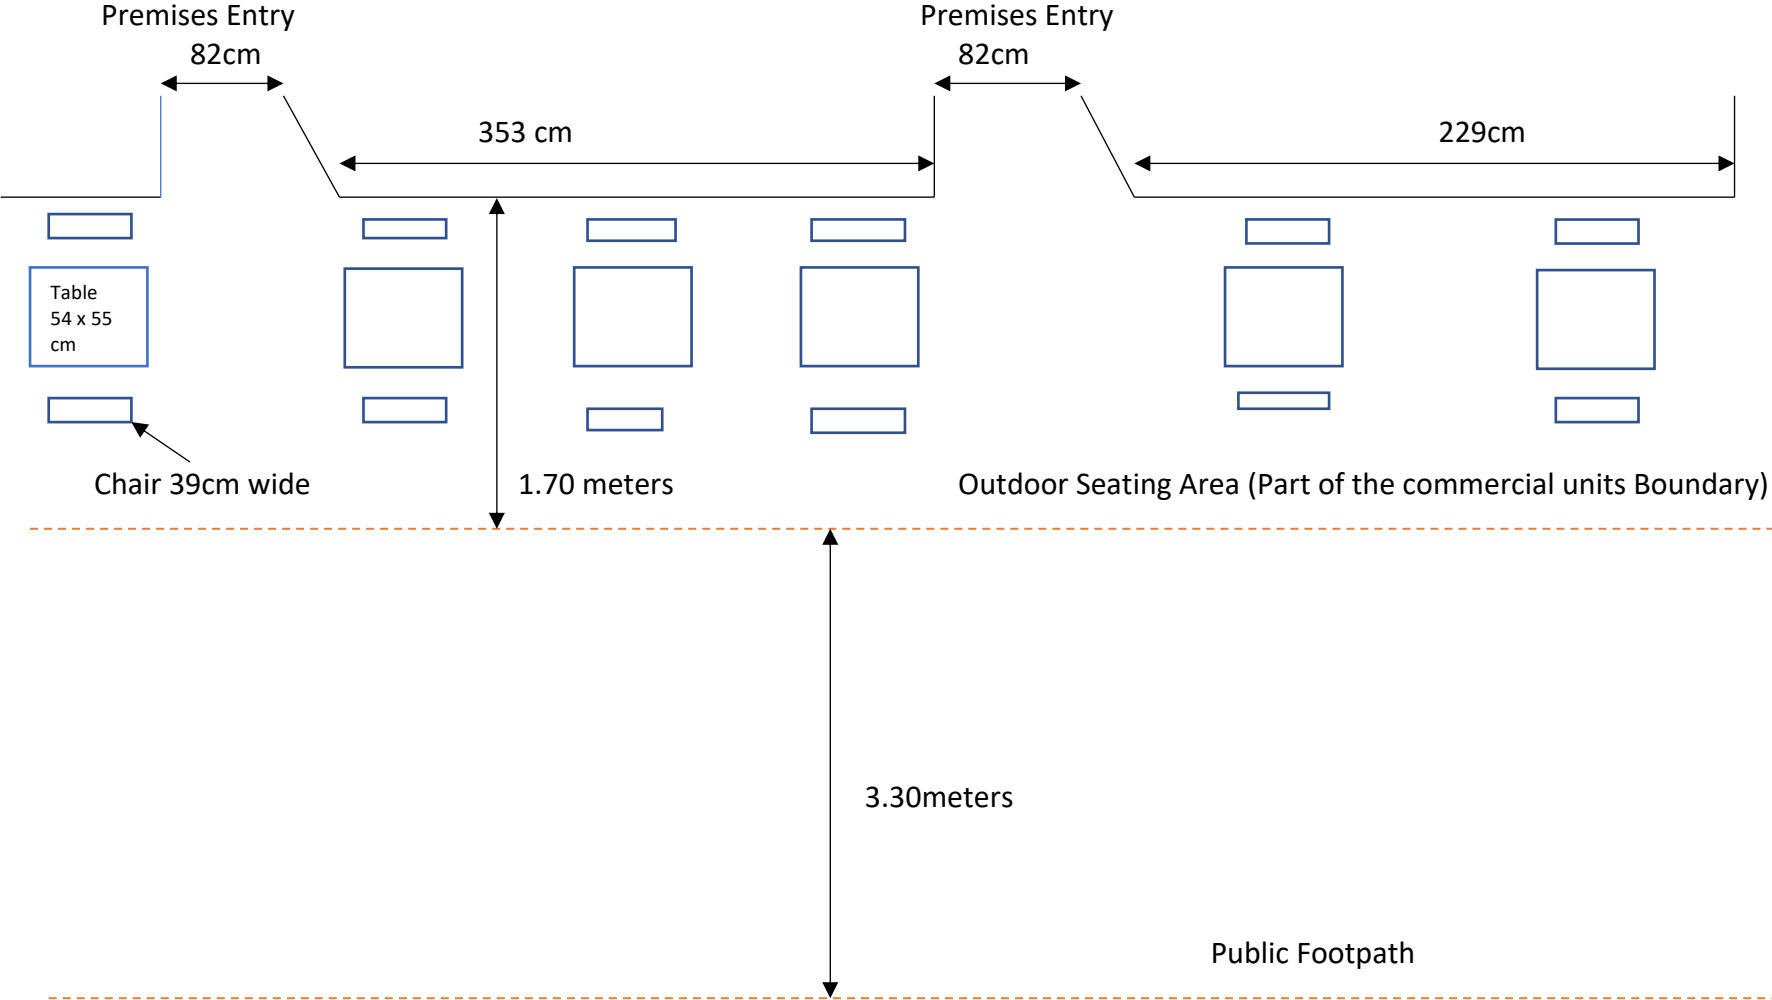

**Address: HALF CUP, 100-102 JUDD STREET, LONDON, WC1H 9NT**

**Outdoor Seating Plan**