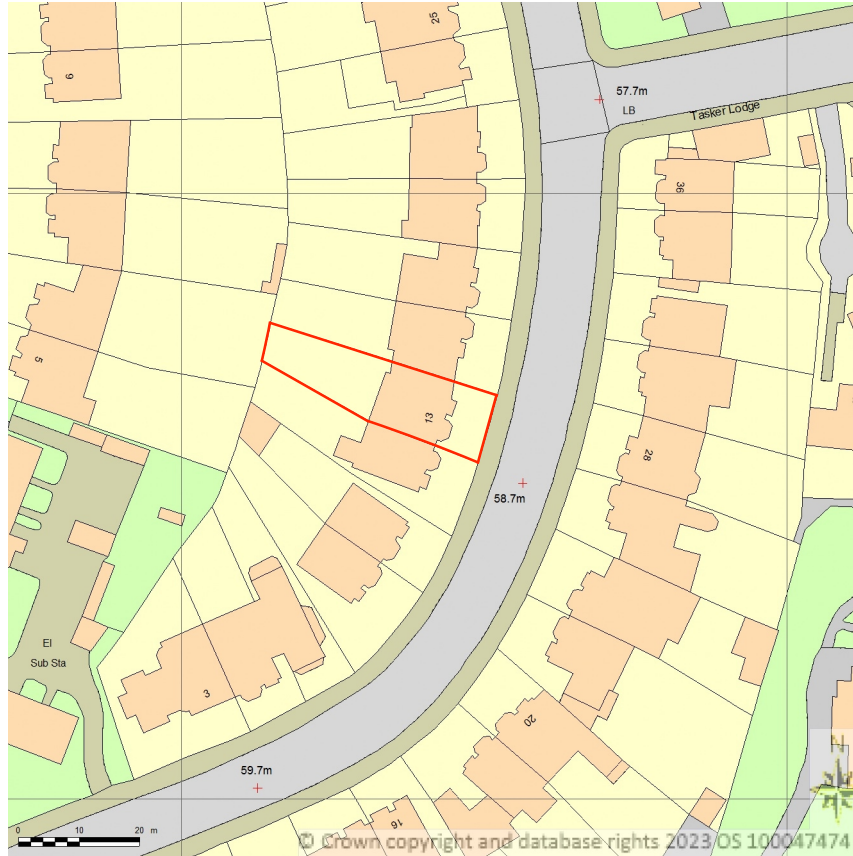

SITE LOCATION PLAN
AREA 2 HA
SCALE: 1:1250 on A4
CENTRE COORDINATES: 527642 , 185061

Supplied by Streetwise Maps Ltd
www.streetwise.net
Licence No: 100047474
15:09:19 18/02/2023