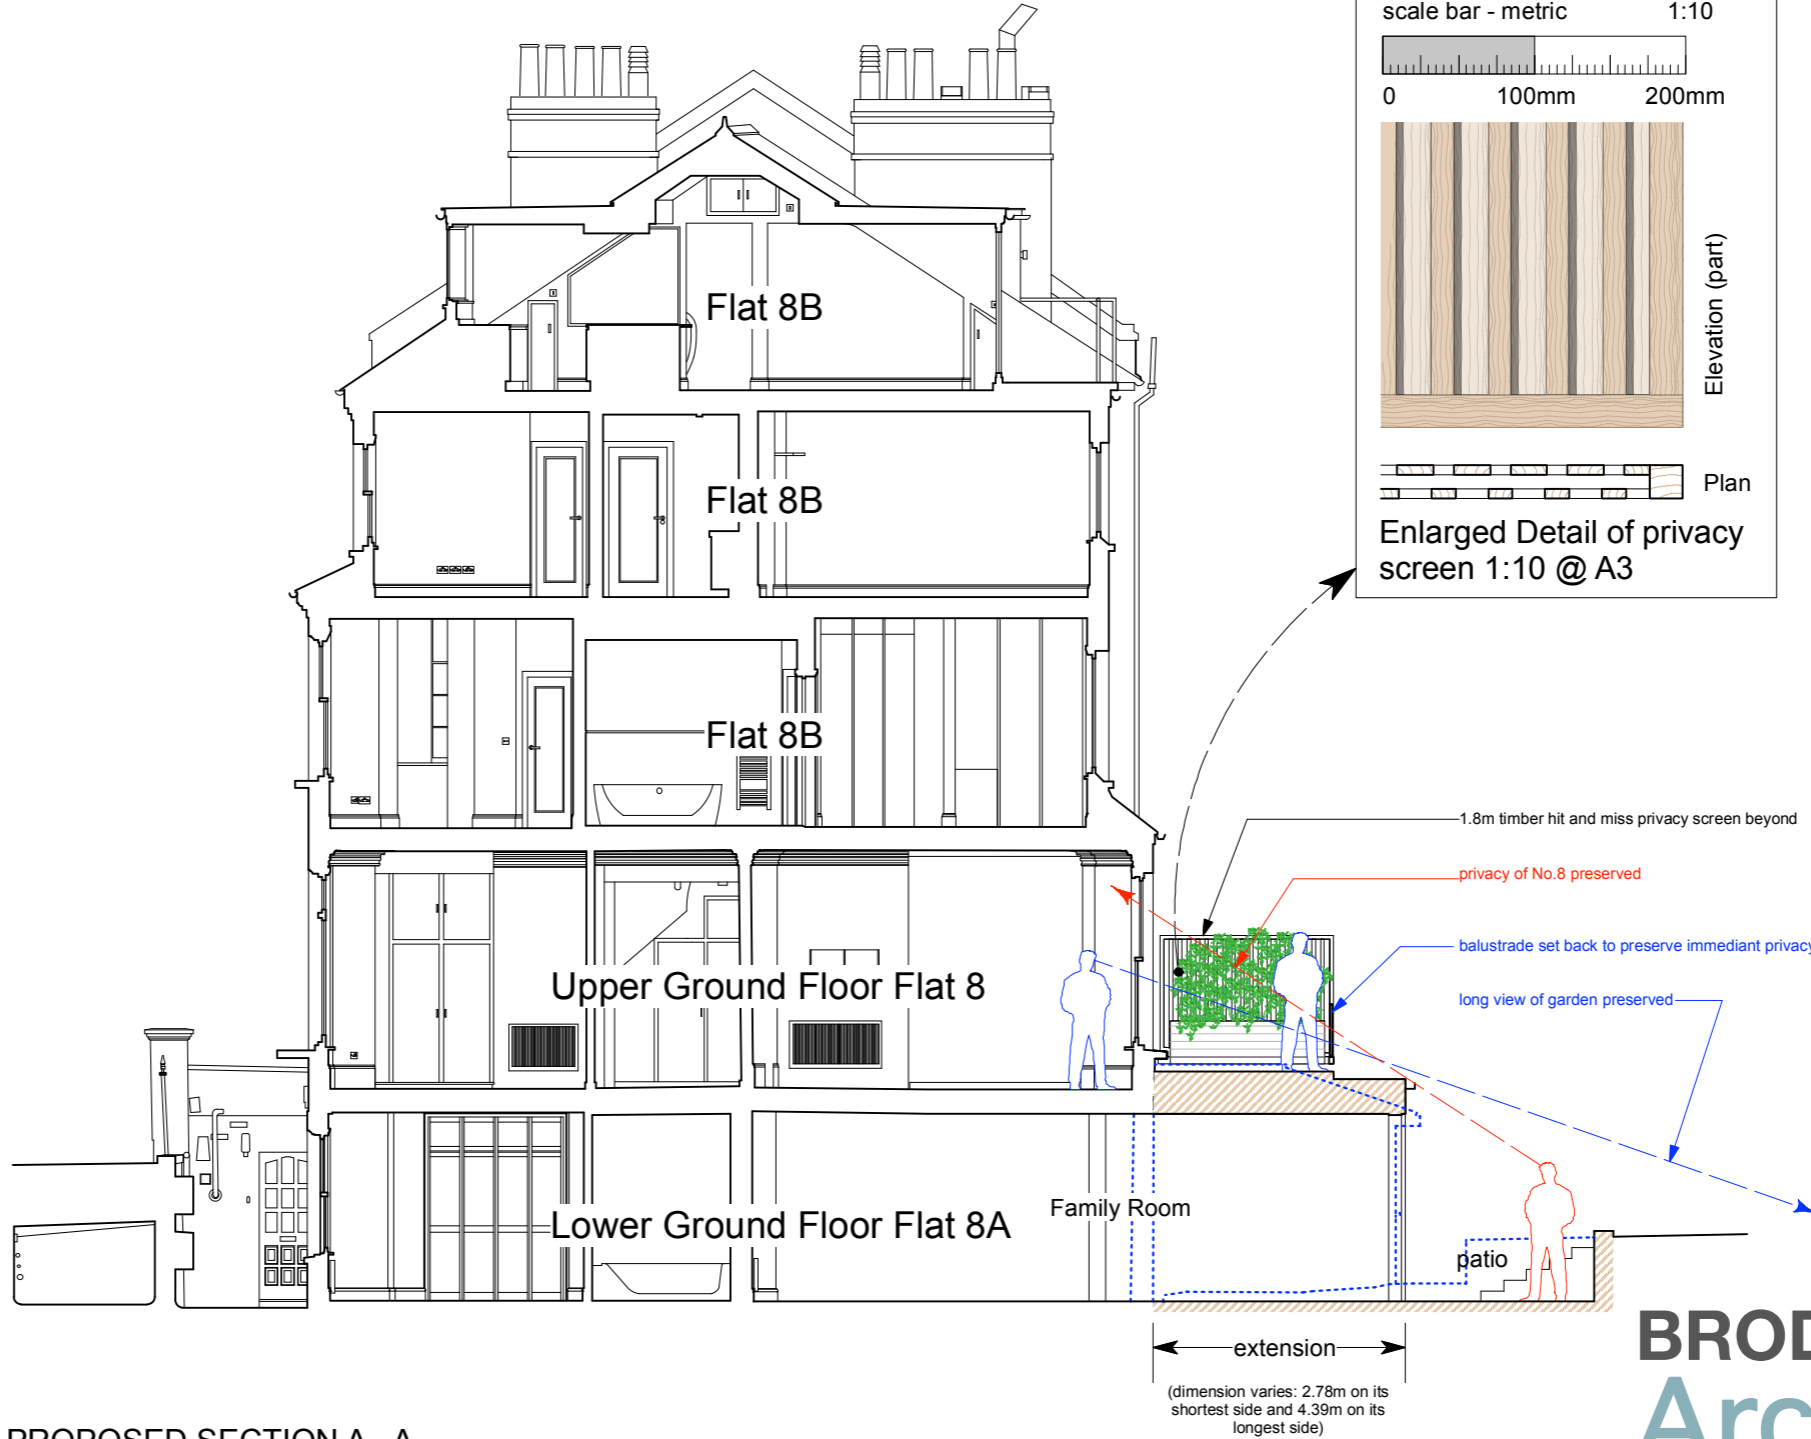

71.000  
70.000  
69.000  
68.000  
67.000  
66.000  
65.000  
64.000  
63.000  
62.000  
61.000  
60.000  
59.000  
58.000  
57.000  
56.000  
55.000  
54.000

PROPOSED SECTION A - A

**BROD WIGHT**  
**Architects**  
8a Baynes Mews --- London --- NW3 5BH

**8 + 8A Primrose Gardens**  
**NW3 4TN**

www.brodwight.co.uk office@brodwight.co.uk  
Tel 020 7722 0810 This drawing is copyright

Drawing Title:  
**Proposed Section A-A**

Drawing Ref:  
**1129-AP2-04C**

Date January 2022 Scale 1:100@A3/1:50@A1