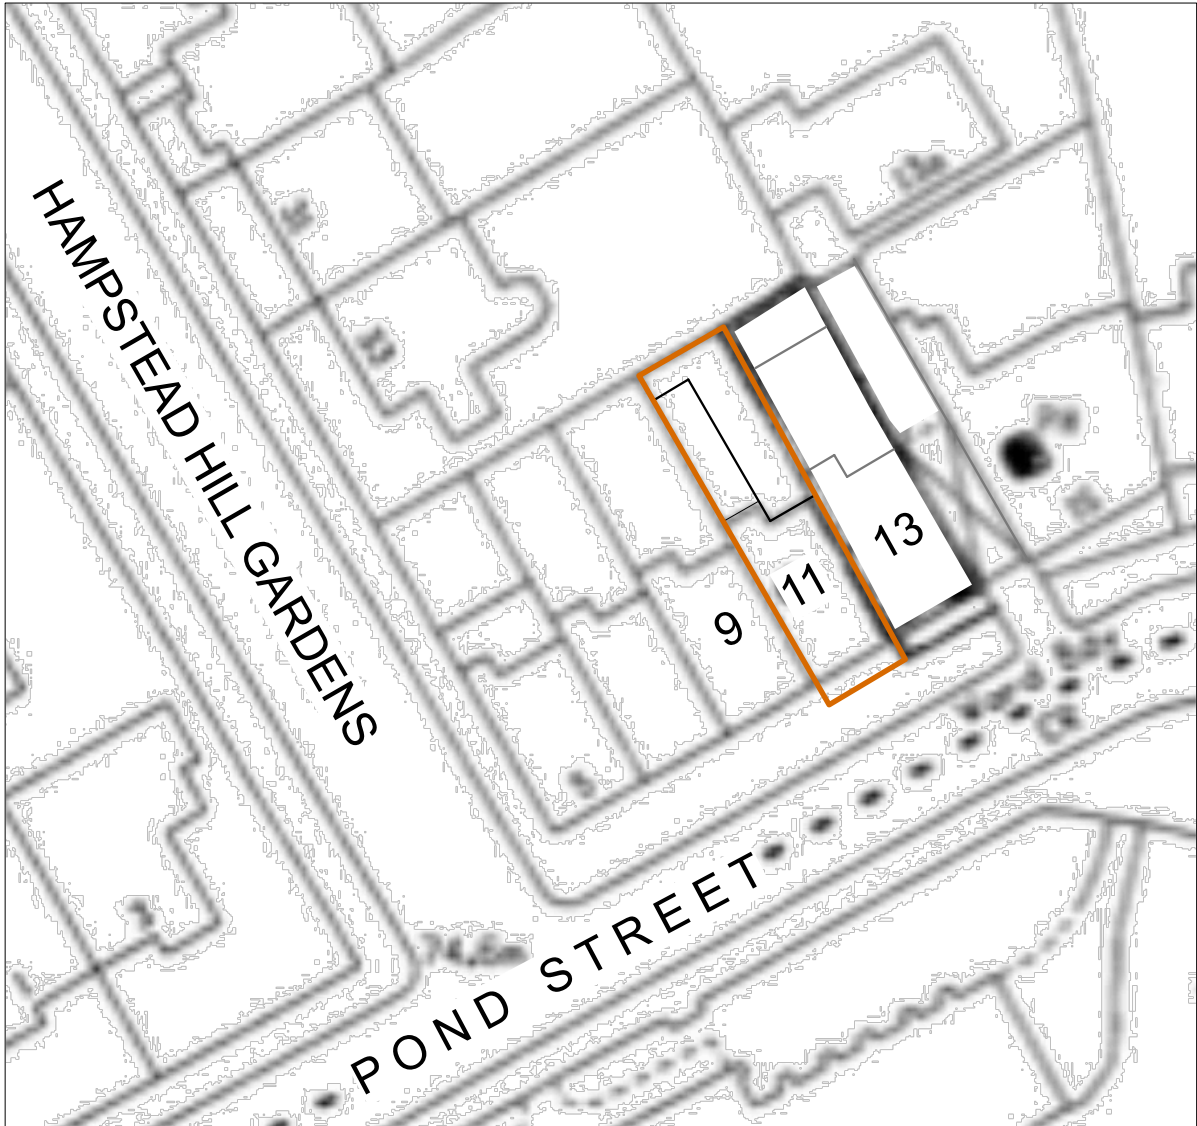

scale bar - metric

scale bar - imperial

BLOCK PLAN

1:500

Crown Copyright

BROD WIGHT
Architects

8a Baynes Mews --- London --- NW3 5BH

11 POND STREET
LONDON NW3

www.brodwight.co.uk office@brodwight.co.uk

Tel 020 7722 0810 This drawing is copyright

Drawing Title:

BLOCK PLAN

Drawing Ref:

1039-AP9-02

Date

July 2023

Scale

1:500 @ A4