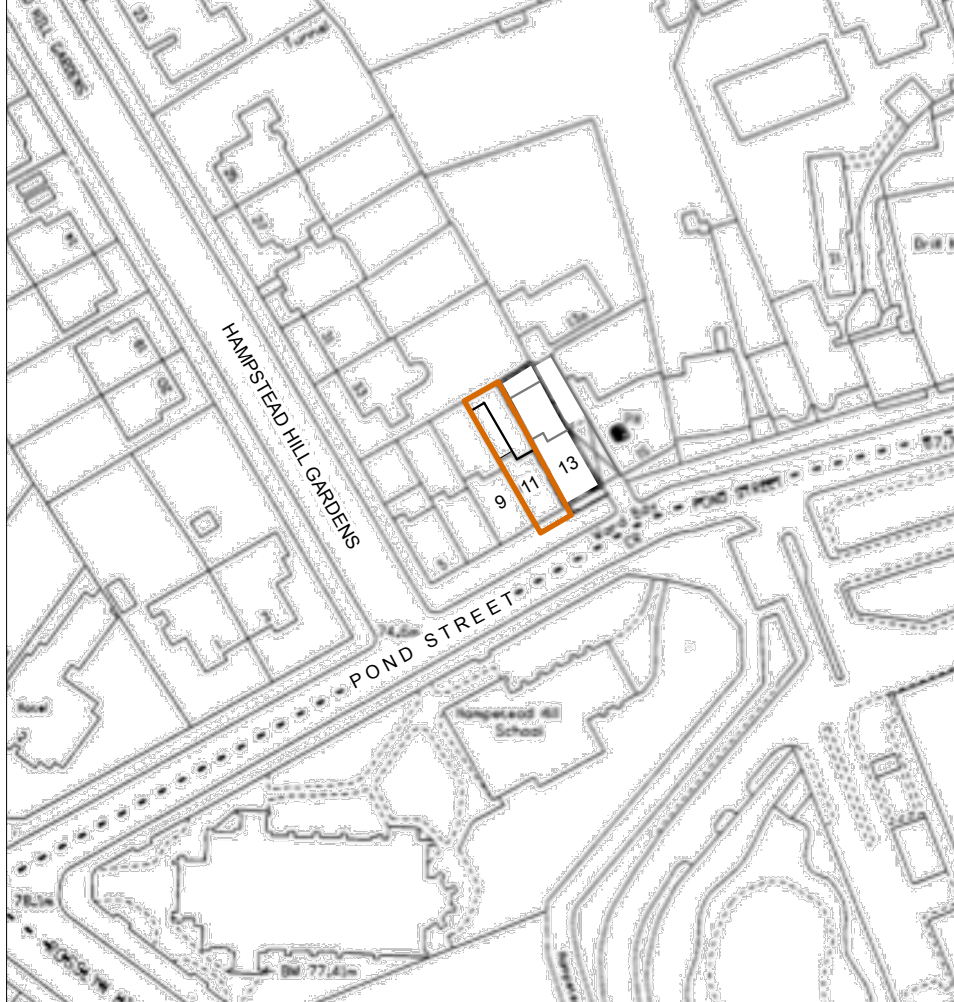

scale bar - metric

scale bar - imperial

## LOCATION PLAN

1:1250

Drawing Ref:

**1039-AP9-01**

Date

July 2023

Scale

1:1250 @ A4