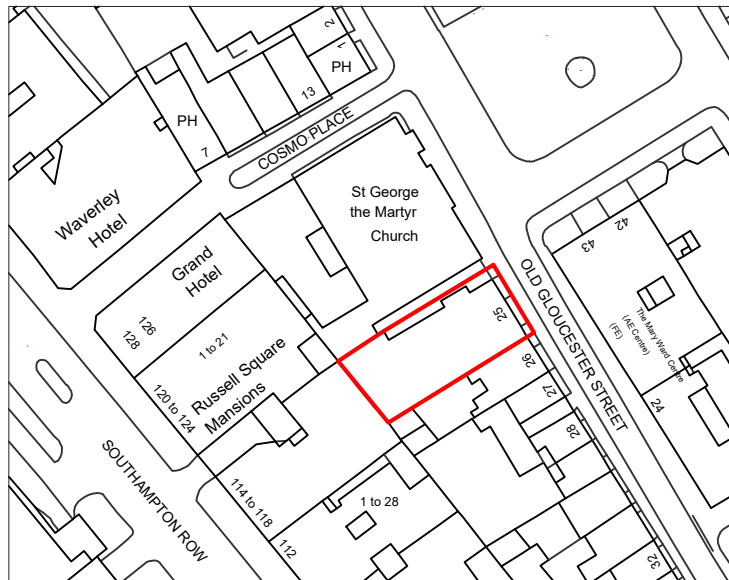

DO NOT SCALE
REPORT ERRORS AND OMISSIONS TO THE ARCHITECT
CHECK ALL DIMENSIONS BEFORE FABRICATION

REVISION	DRAWN	CHKD	DATE
-	-	-	--/--