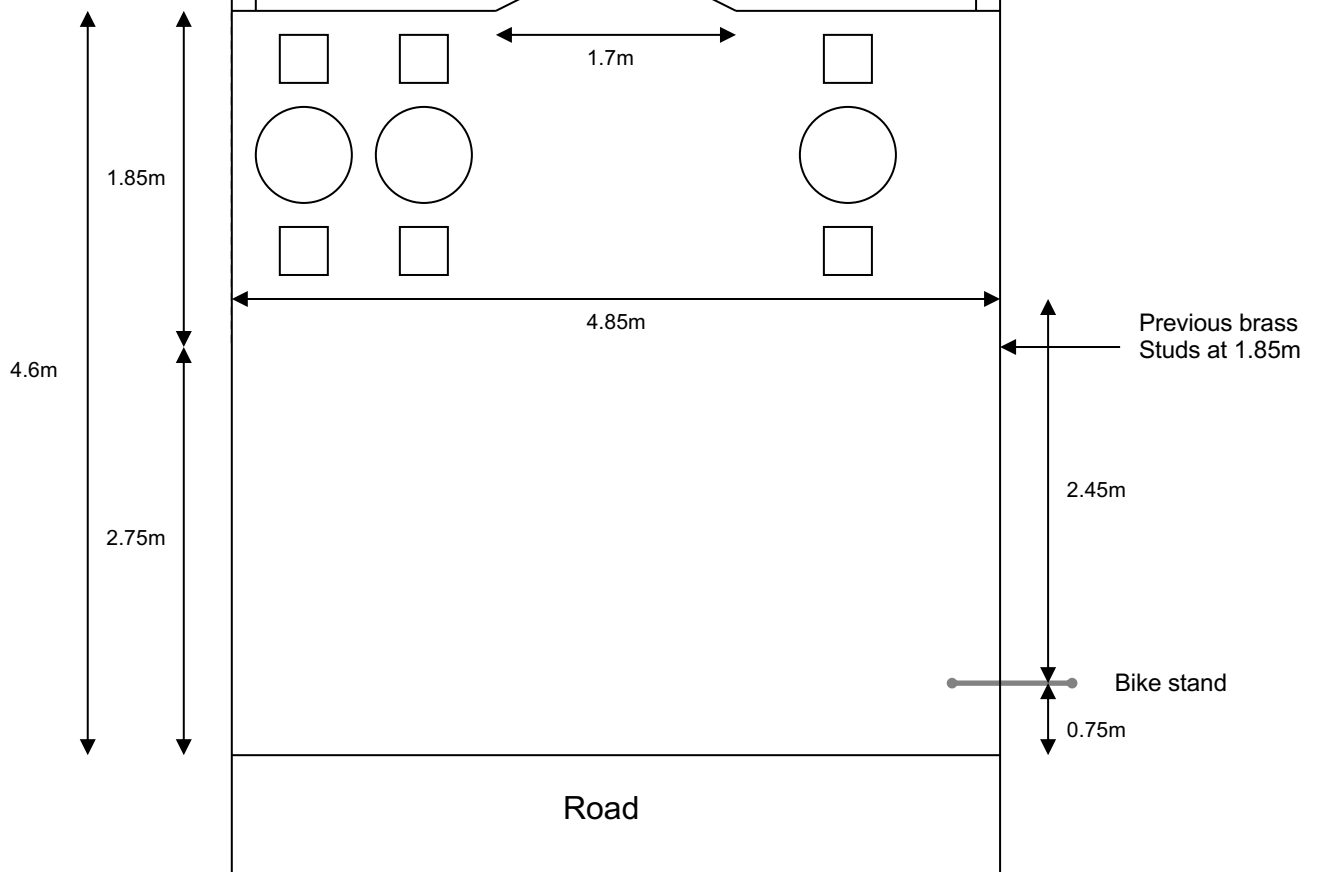

Premises Name: The Wet Fish Café
Premises Address: 242 West End Lane, London NW6 1LG

Tables 0.7m diameter

Chair dimensions 0.5m x 0.5m