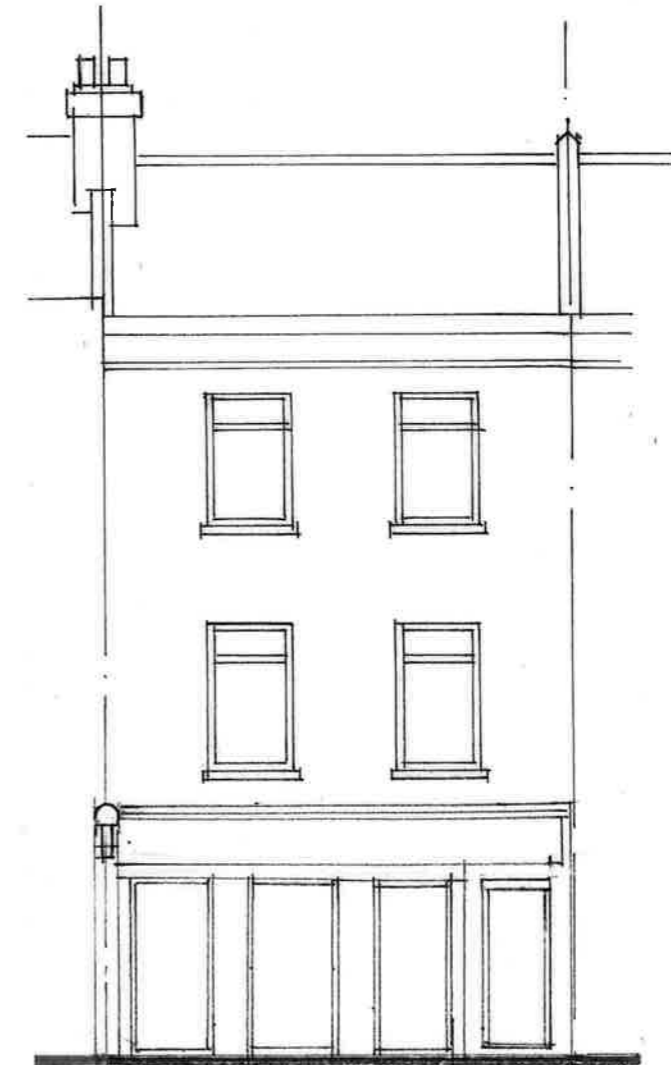

resturant

EXISTING FLOOR PLAN

EXISTING FRONT ELEVATION

Scale 1 : 100 @ A3 paper size

Job:	<b>98 FLEET ROAD LONDON NW3 2QX</b>	Date: Apr. 2023
Drawing No. PP/02	<b>ARCHITECTURAL SERVICES</b>	Scale: 1:100
	Mobile: 07400 444 070	