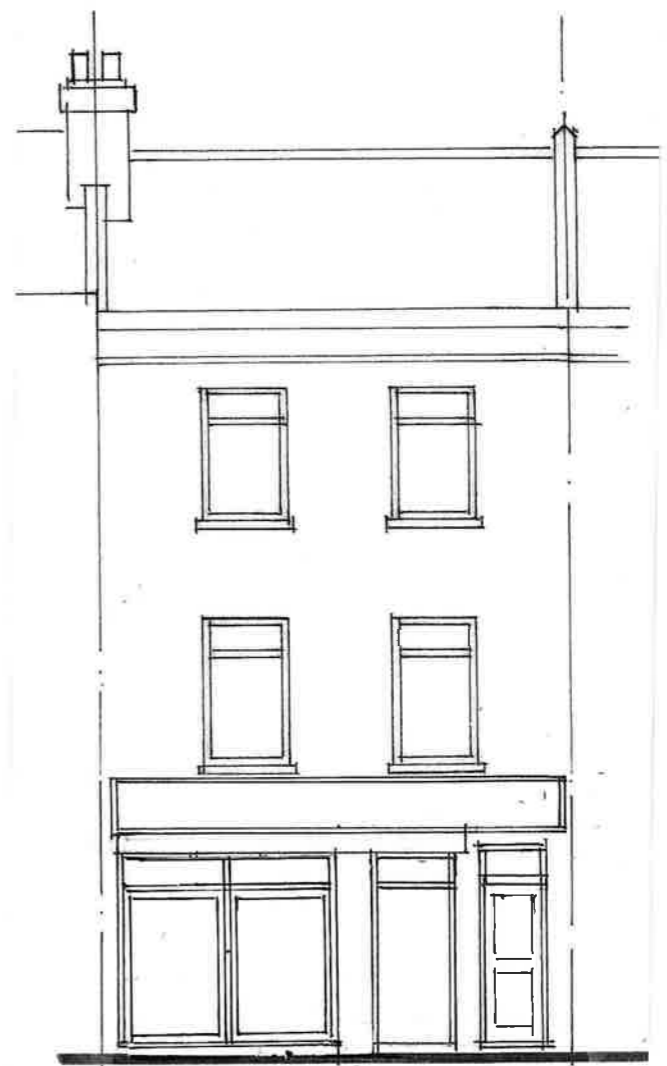

PROPOSED FLOOR PLAN

PROPOSED FRONT ELEVATION

Scale 1 : 100 @ A3 paper size

Job:	98 FLEET ROAD LONDON NW3 2QX	Date: Apr. 2023
Drawing No. PP/02	ARCHITECTURAL SERVICES	Scale: 1:100
	Mobile: 07400 444 070	