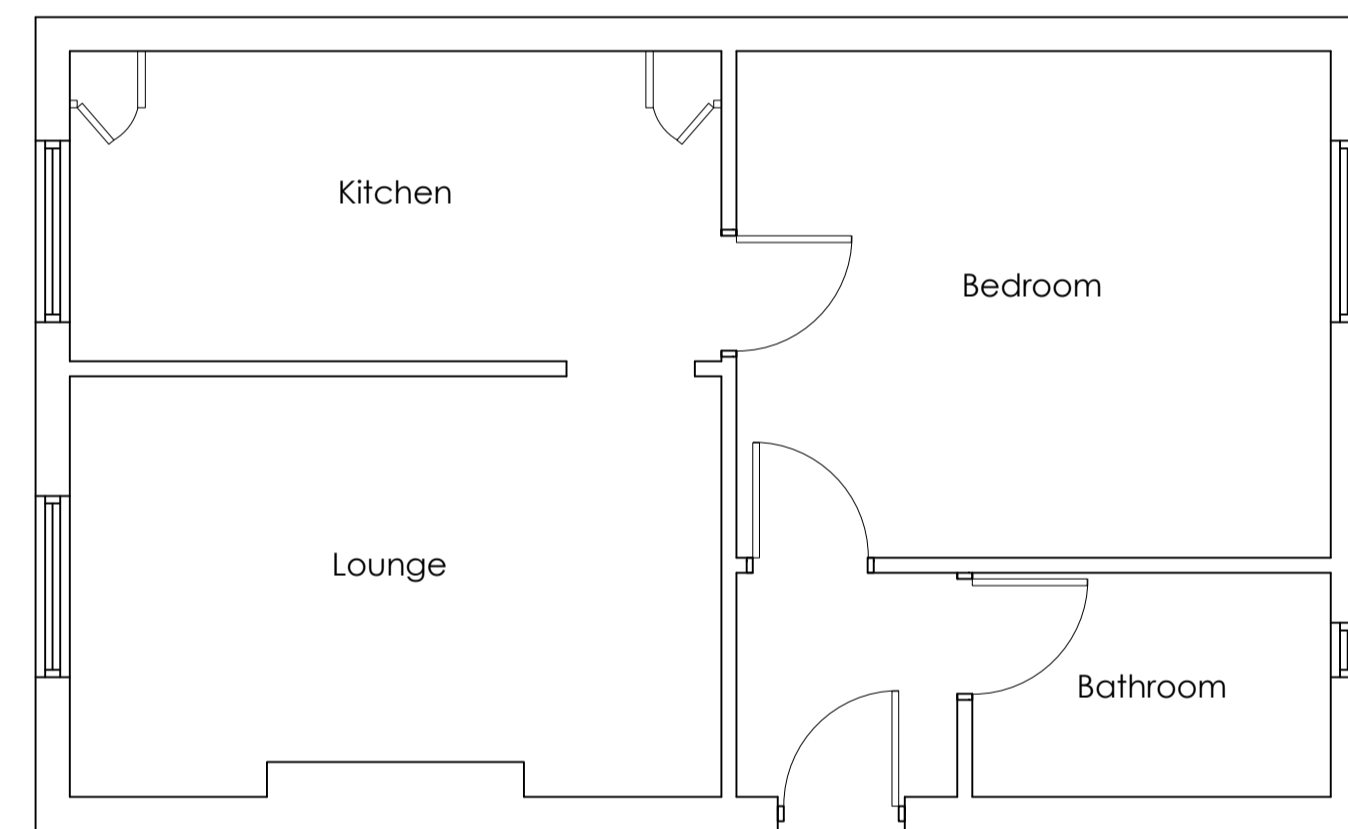

Flat C
183-185 North Gower Street
NW1 2NJ

Existing Layout

Proposed Layout