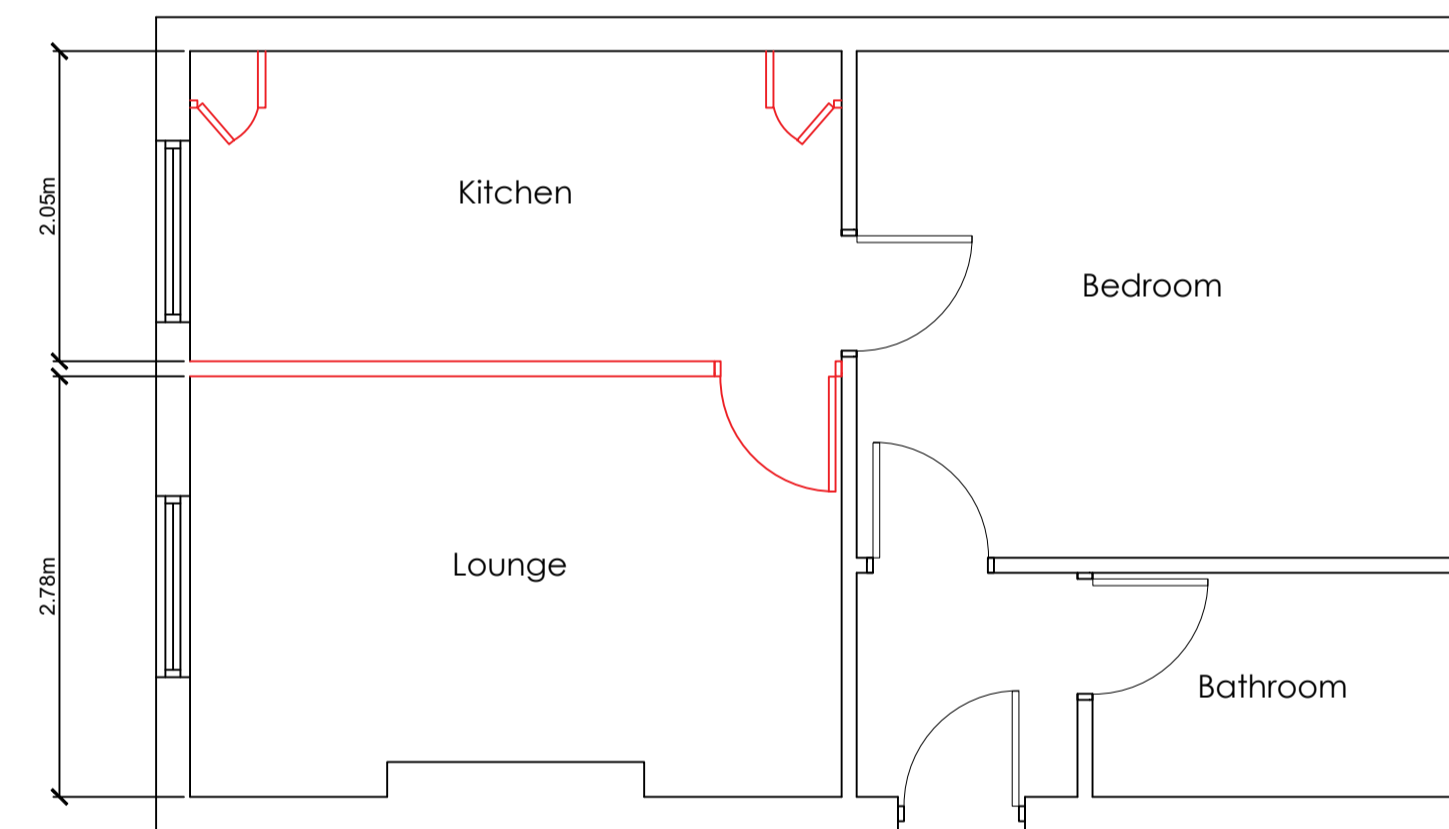

Flat C
183-185 North Gower Street
NW1 2NJ

Existing Layout

Proposed Layout