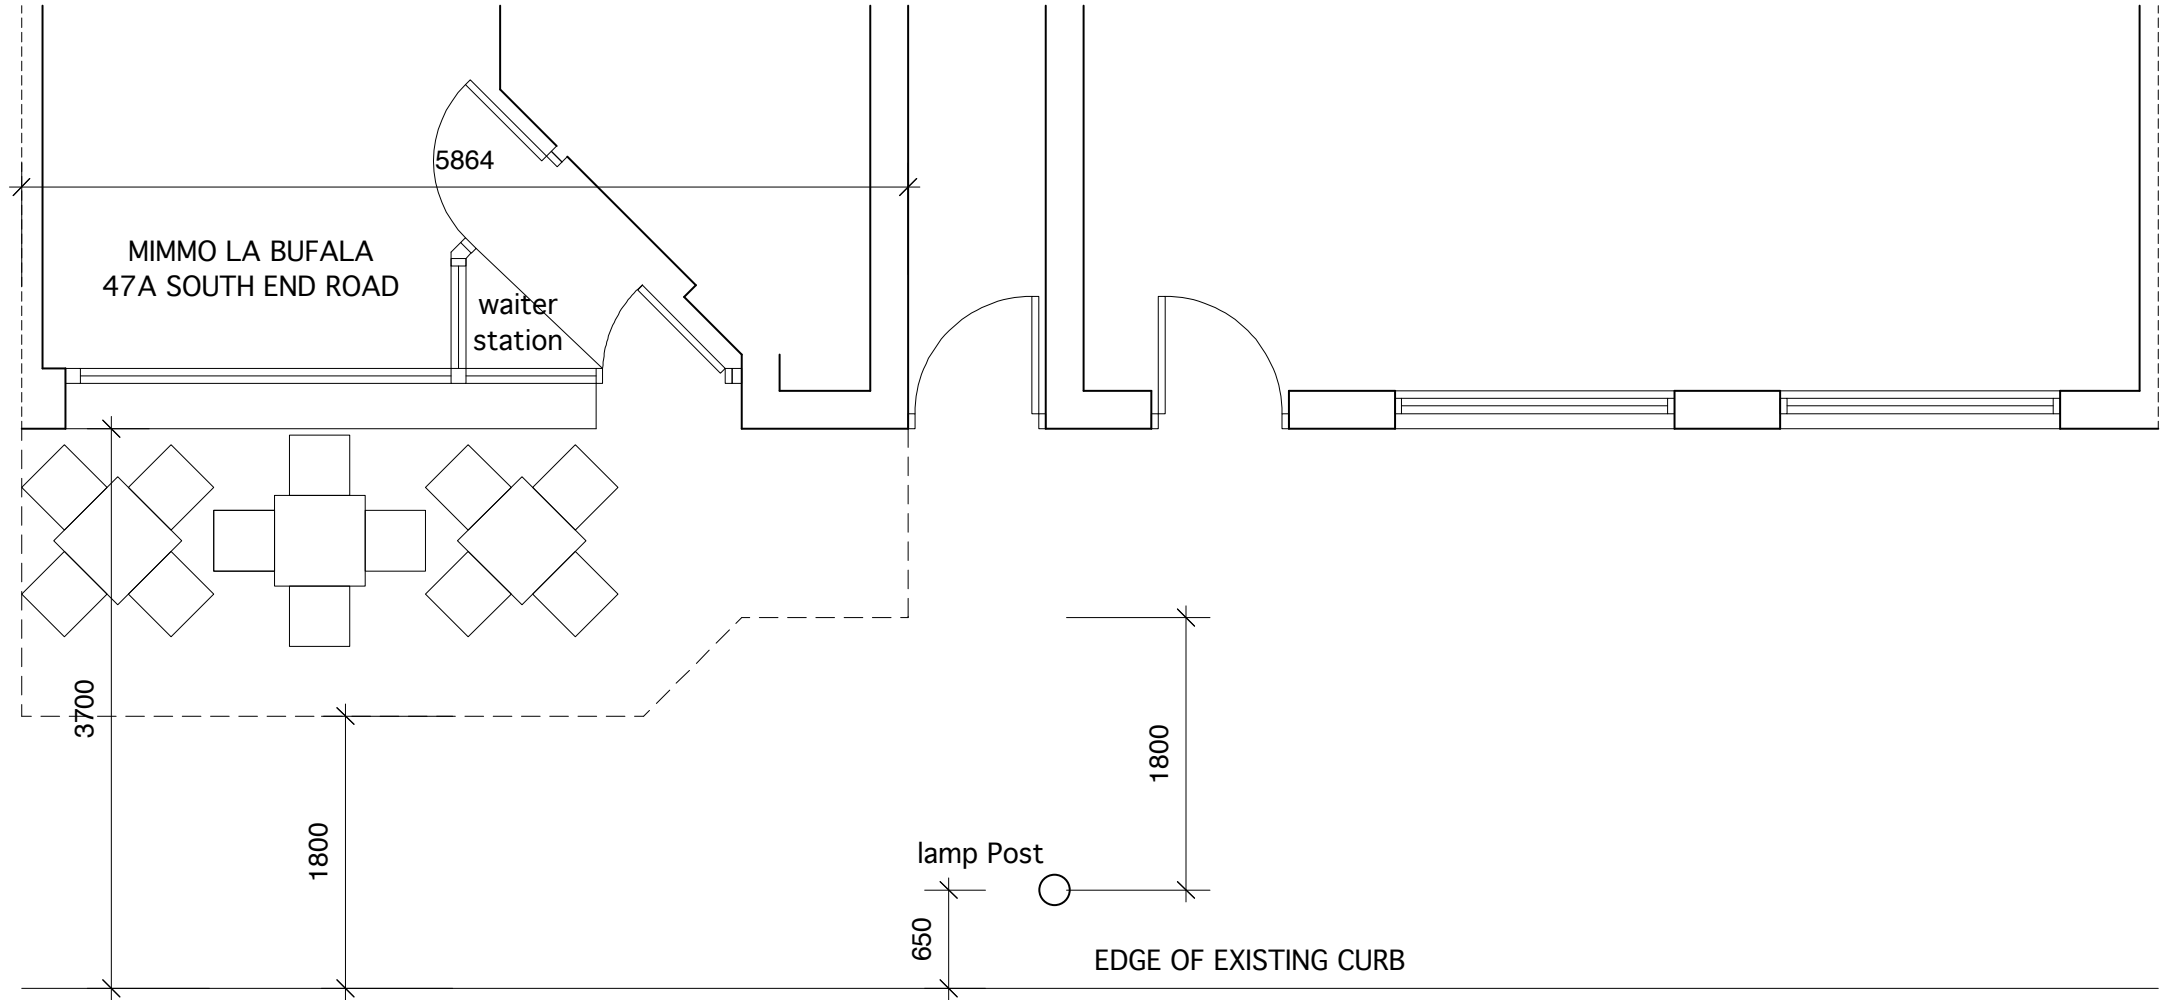

3no. Tables 600x600mm

12no. Chairs 400x400mm

ARCHITECTS:
C2 Architects
 Unit 6, 148 Wapping High Street, London E1W 3PF
 Telephone 0207 480 6464
 email : design@c2architects.com
 www.c2architects.com

PROJECT 45A South End Road
 London NW3 2QB
PRELIMINARY
ALL DIMENSIONS TO BE CHECKED ON SITE
THIS DRAWING IS COPYRIGHT

DRAWING NO 45SER/SK/010 Rev G
DATE: May 2021
SCALE: 1 : 50 @ A3

DRAWING TITLE: SEATING PLAN
NOTE: THIS DRAWING IS FOR PLANNING PURPOSES ONLY