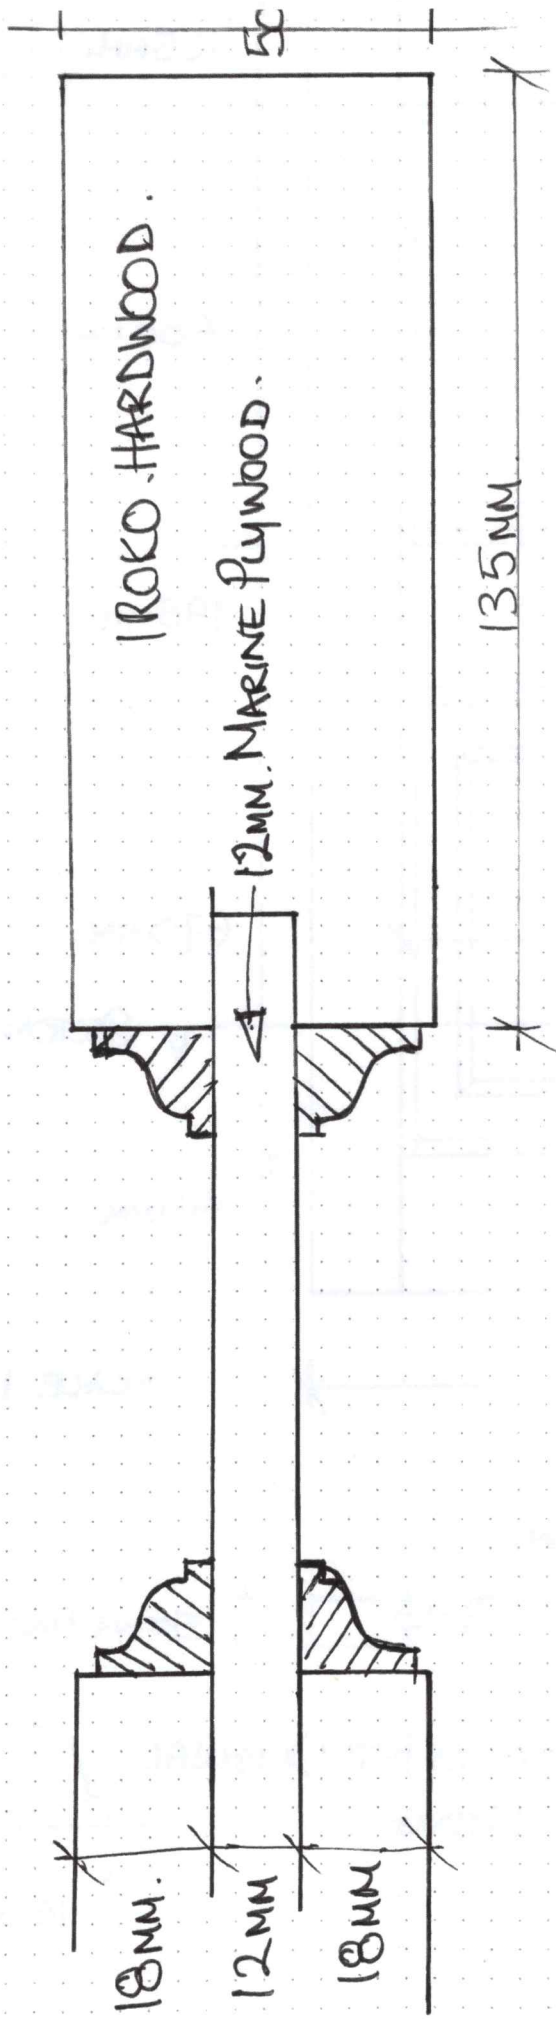

- ① DOOR MADE FROM IROKO AS PER ORIGINAL.
- ② BEADINGS MADE FROM EXISTING PATTERN IN IROKO.

All the Original hardware of  
the gate will be Cleaned and  
refitted on the New gate.