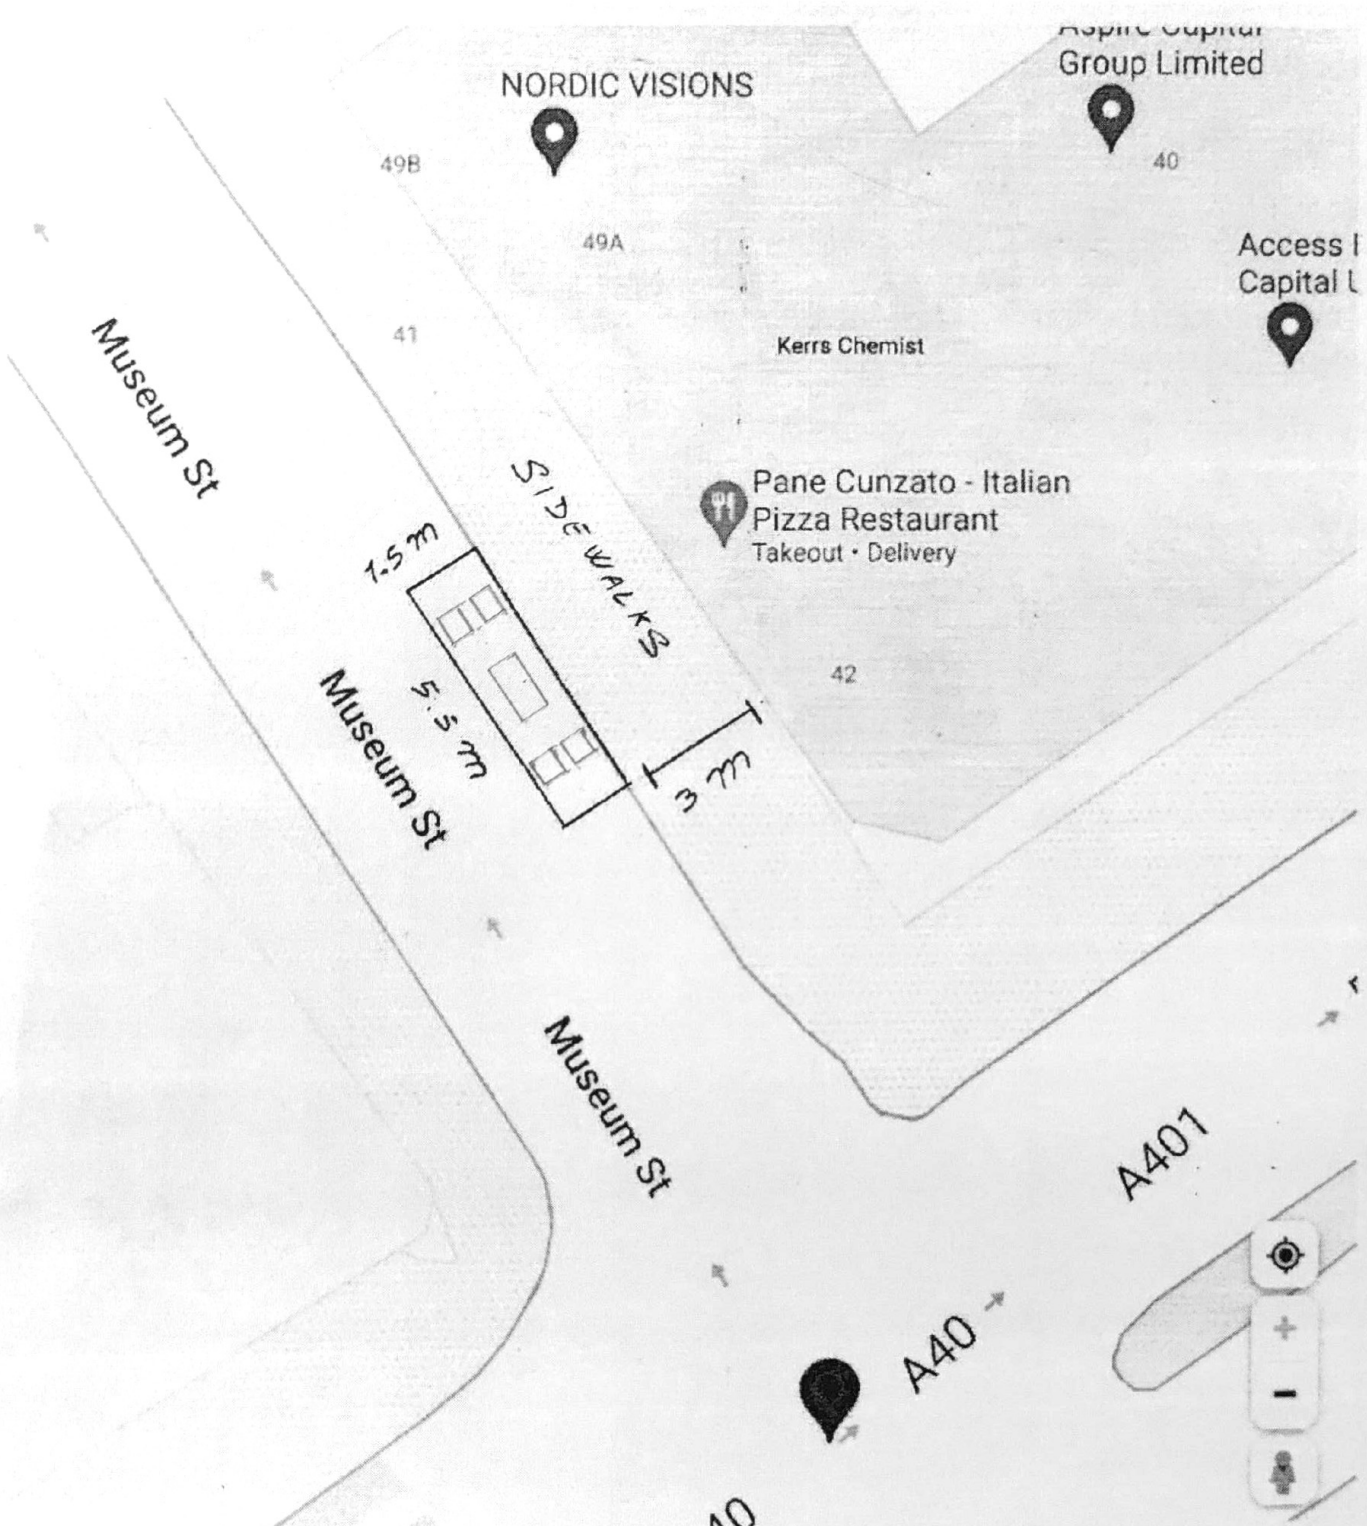

Museum St

SIDE WALKS

Pane Cunzato - Italian Pizza Restaurant
Takeout • Delivery

1.5 m

5.5 m

3 m

42

Museum St

A401

A40

Map data ©2021 Google

Italy

Terms

Privacy

Send feedback

5 m

Museum St

SIDE WALKS

Pane Cuzato - Italian Pizza Restaurant
Takeout • Delivery

1.5 m

Museum St

5.5 m

3 m

42