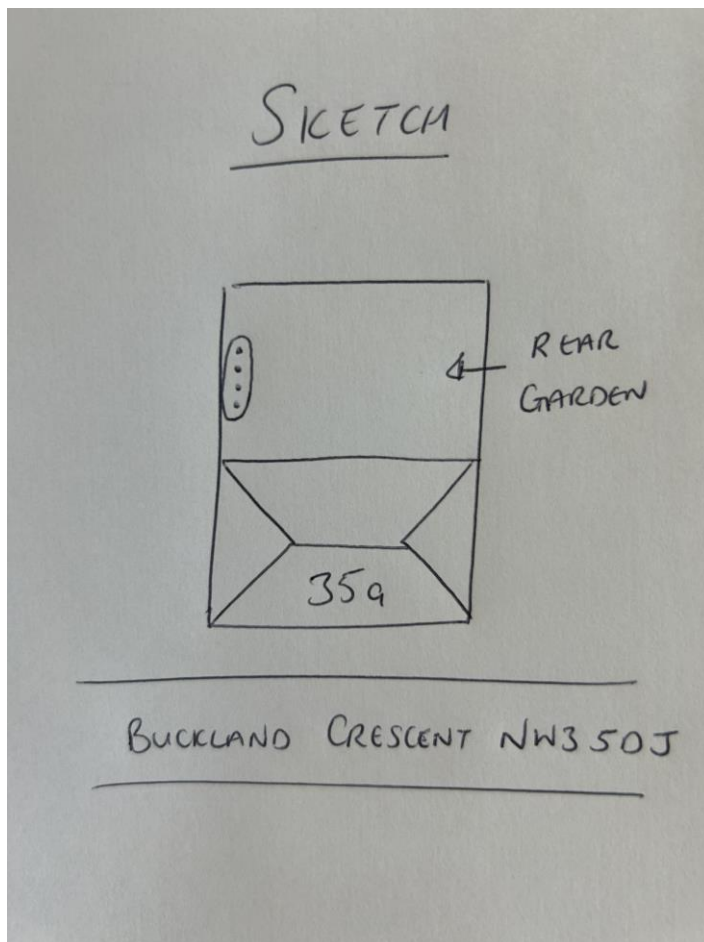

35a Buckland Crescent NW3 5DJ

Group of 4 Hornbeam: Reduce height by up to 2m, reduce side over 35 by up to 2m and side over neighbouring garden by up to 3m to keep trees at a size suitable for their location