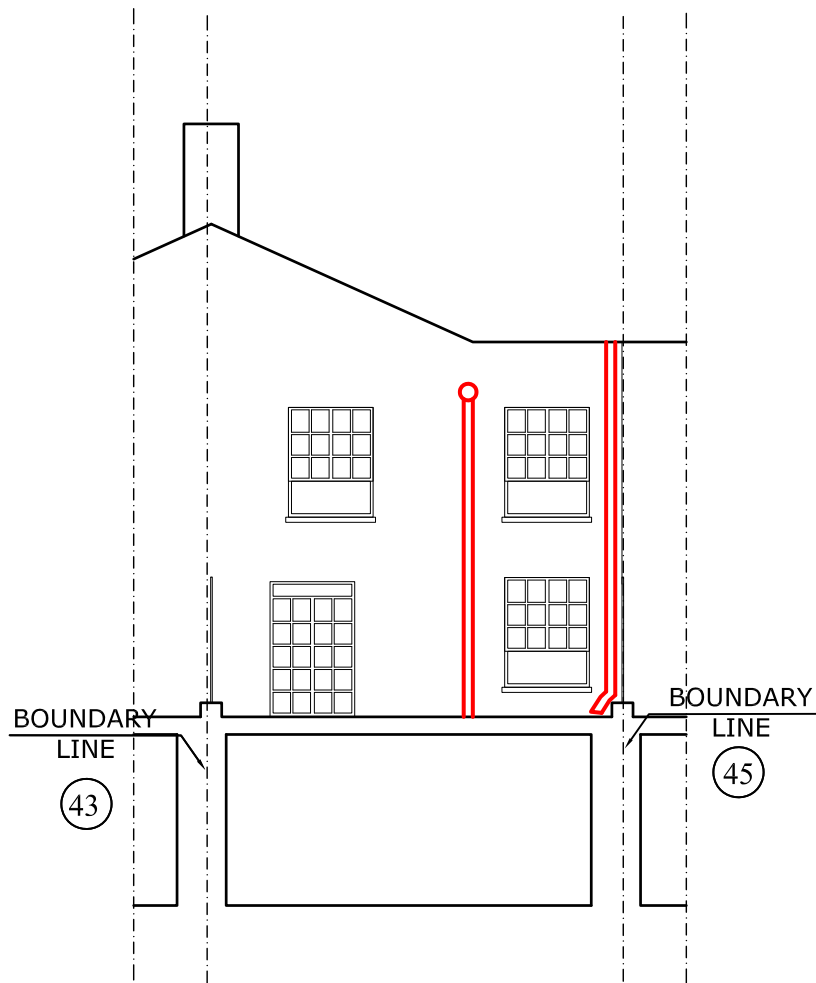

EXISTING FRONT ELEVATION

EXISTING REAR ELEVATION

SRS INTERIOR DESIGN
 Mob : 07947 274 589
 www.srsinteriordesign.com
 sara@srsinteriordesign.com
 86-90 Paul Street London
 EC2A 4NE

EXISTING -FRONT ELEVATION -REAR ELEVATION	44 CHALK FARM ROAD LONDON NW1 8AJ
DATE: 29.07.2022	DRW NO: 02
SCALE: 1/100	DRG BY: S.S