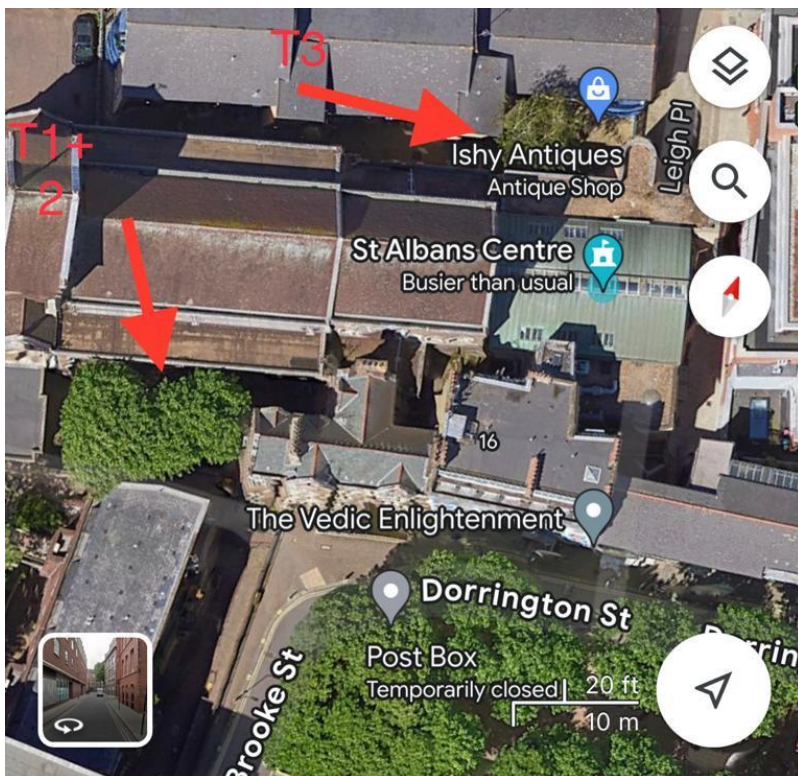

St Alban the Martyr Church, 18 Brooke Street EC1N 7RD

T1: Plane (18m): Re-Pollard to previous points removing 4m of re-growth to keep tree at a size suitable for its location and as part of regular maintenance