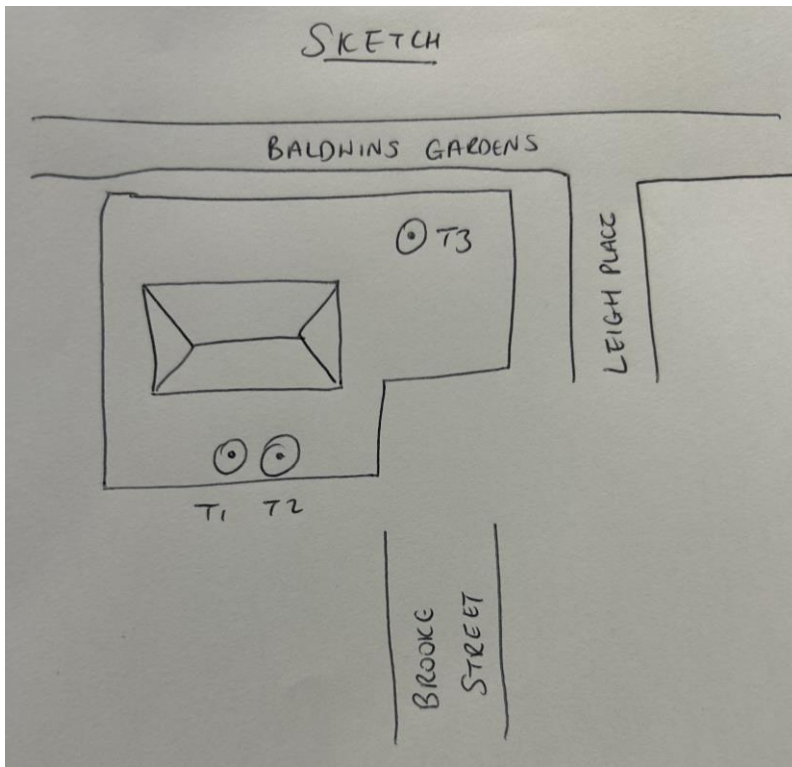

St Alban the Martyr Church, 18 Brooke Street EC1N 7RD

T1: Plane (18m): Re-Pollard to previous points removing 4m of re-growth to keep tree at a size suitable for its location and as part of regular maintenance

T2: Plane (18m): Re-Pollard to previous points removing 4m of re-growth to keep tree at a size suitable for its location and as part of regular maintenance

T3: Silver birch (14m): Crown reduce by 2m to keep tree at a size suitable for its location