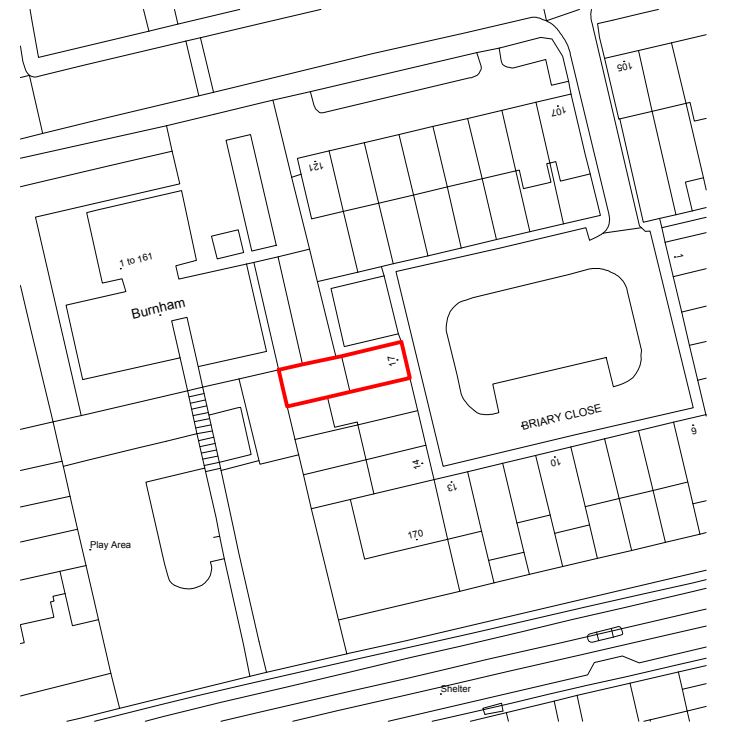

BLOCK PLAN SCALE 1:500

PROPOSED ALTERATIONS

LOCATION MAP SCALE 1:1250

rev	date	description	
RB Design 3 Acorn Avenue, Crawley Down, Crawley, West Sussex RH10 4AL Tel: 01342 523 766 Mob 07988 998 928 e-mail: info@rossbowditchdesign.co.uk			
project	drawing	date	job no
17 Briary Close, London, NW3 3JZ	WORKS	04.05.23	
client: Grong Wang	LOCATION MAP - BLOCK PLAN	scale @	drawing no
			PLN 11
			rev