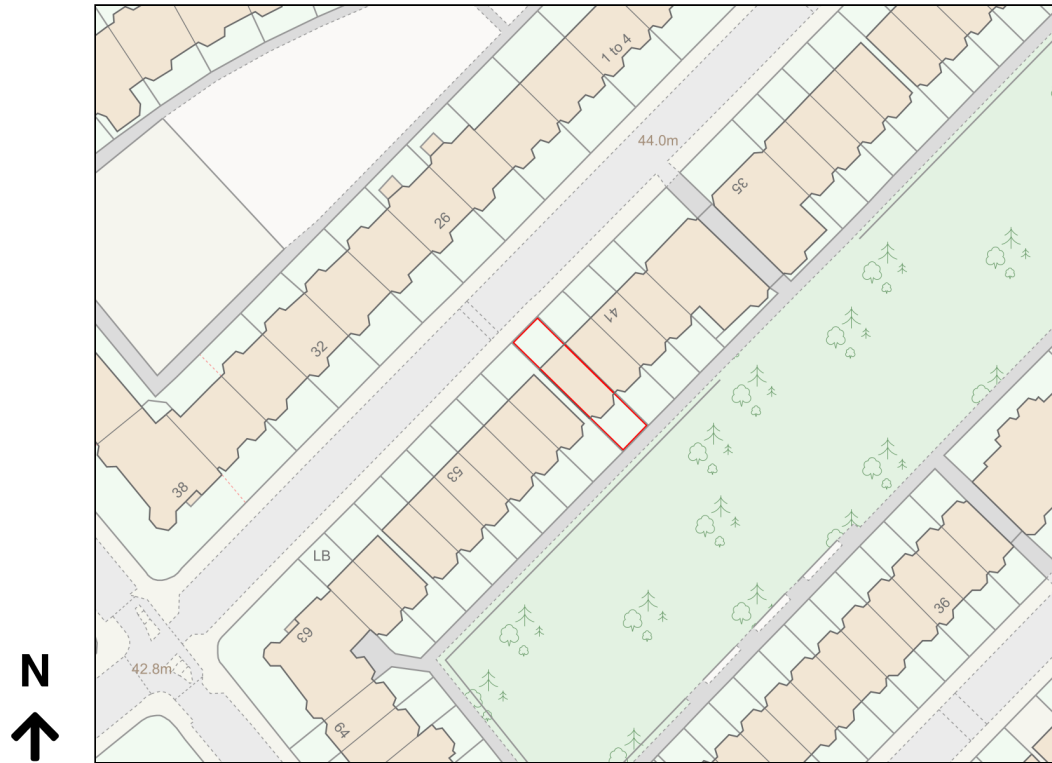

Location Plan

Site Address: 45, Canfield Gardens, London, NW6 3JL

Date Produced: 20-Sep-2023

Scale: 1:1250 @A4

Planning Portal Reference: PP-12472970v1