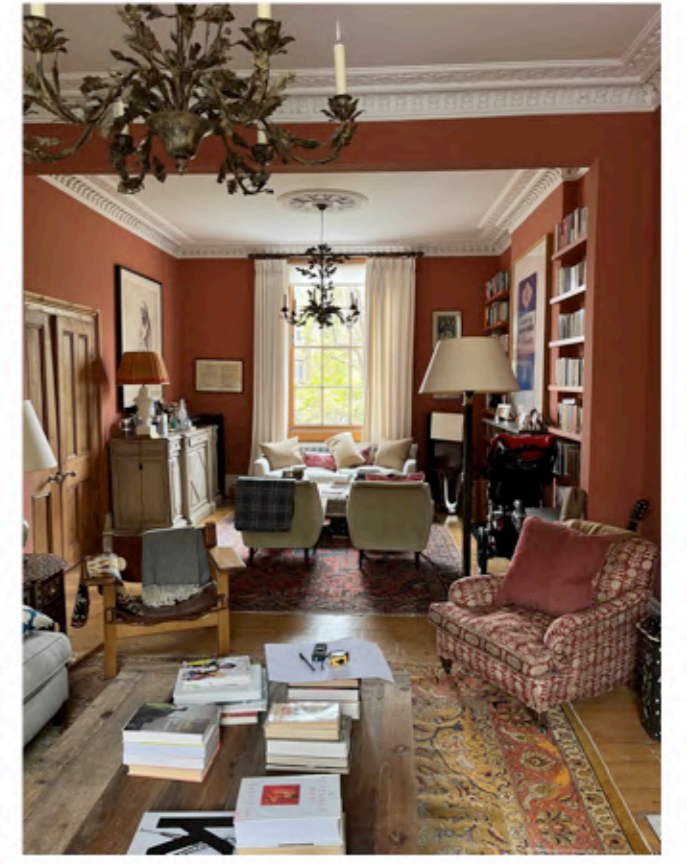

1
01 REAR ELEVATION

2
01 REAR ELEVATION

3
01 CONSERVATORY

4
01 KITCHEN

5
01 UTILITY ROOM

6
01

DAVID COOK ARCHITECTS
 56 Clerkenwell Road
 London EC1M 5PX
 Tel: 020 7490 5483 Fax: 020 7490 5486

Client
 RACHEL WEISZ
Job Title
 15 GLOUCESTER CRESCENT

Scale N/A
 Date 04/23
 Drawn IP

Drawing Title
 EXISTING PHOTOGRAPHS

1827 PH01