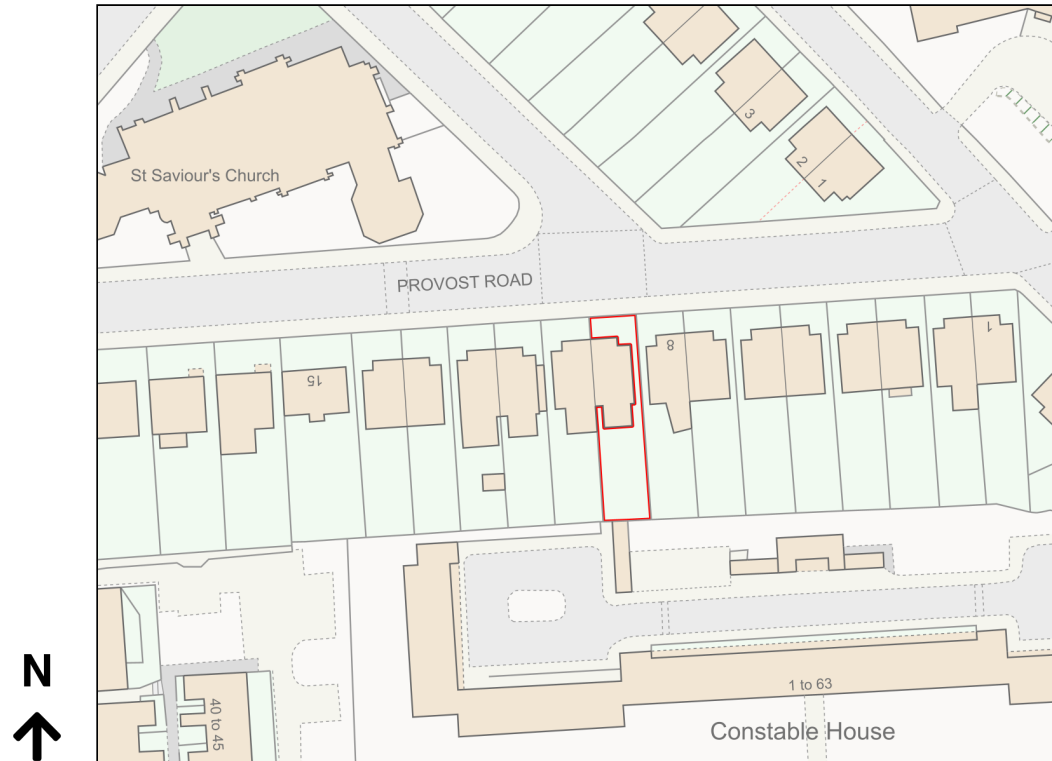

Location Plan

Site Address: 9, Provost Road, London, NW3 4ST

Date Produced: 04-Sep-2023

Scale: 1:1250 @A4

Planning Portal Reference: PP-12423344v1