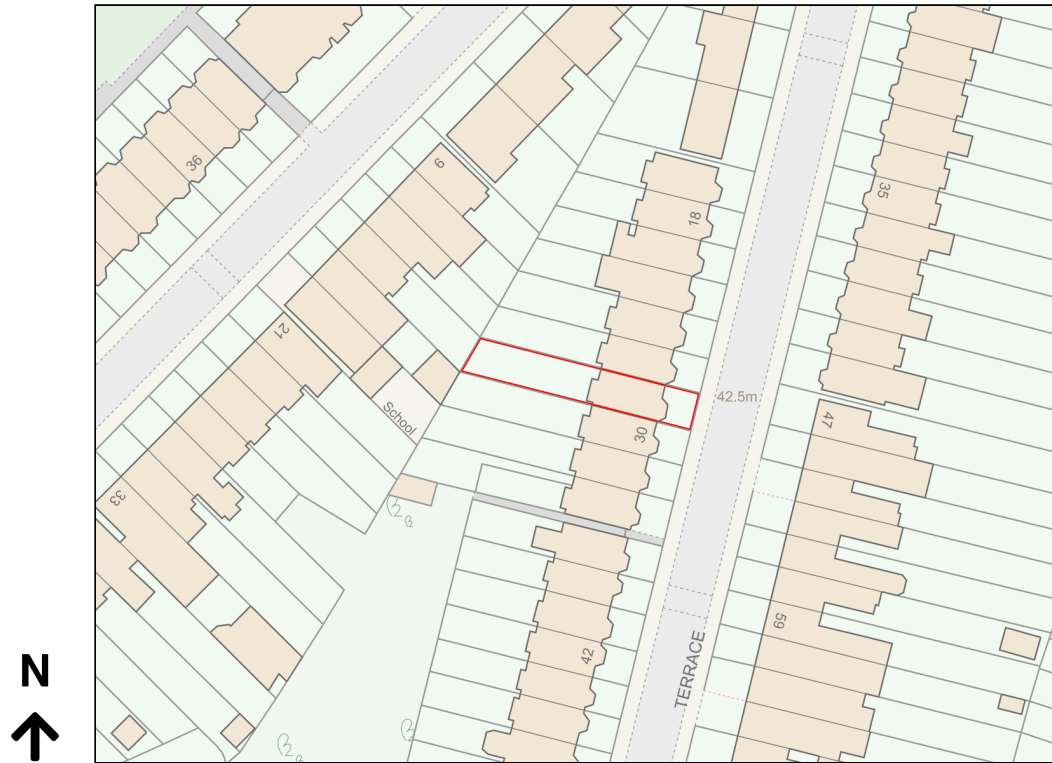

Location Plan

Site Address: 28, Goldhurst Terrace, London, NW6 3HU

Date Produced: 05-Sep-2023

Scale: 1:1250 @A4

Planning Portal Reference: PP-12434711v1