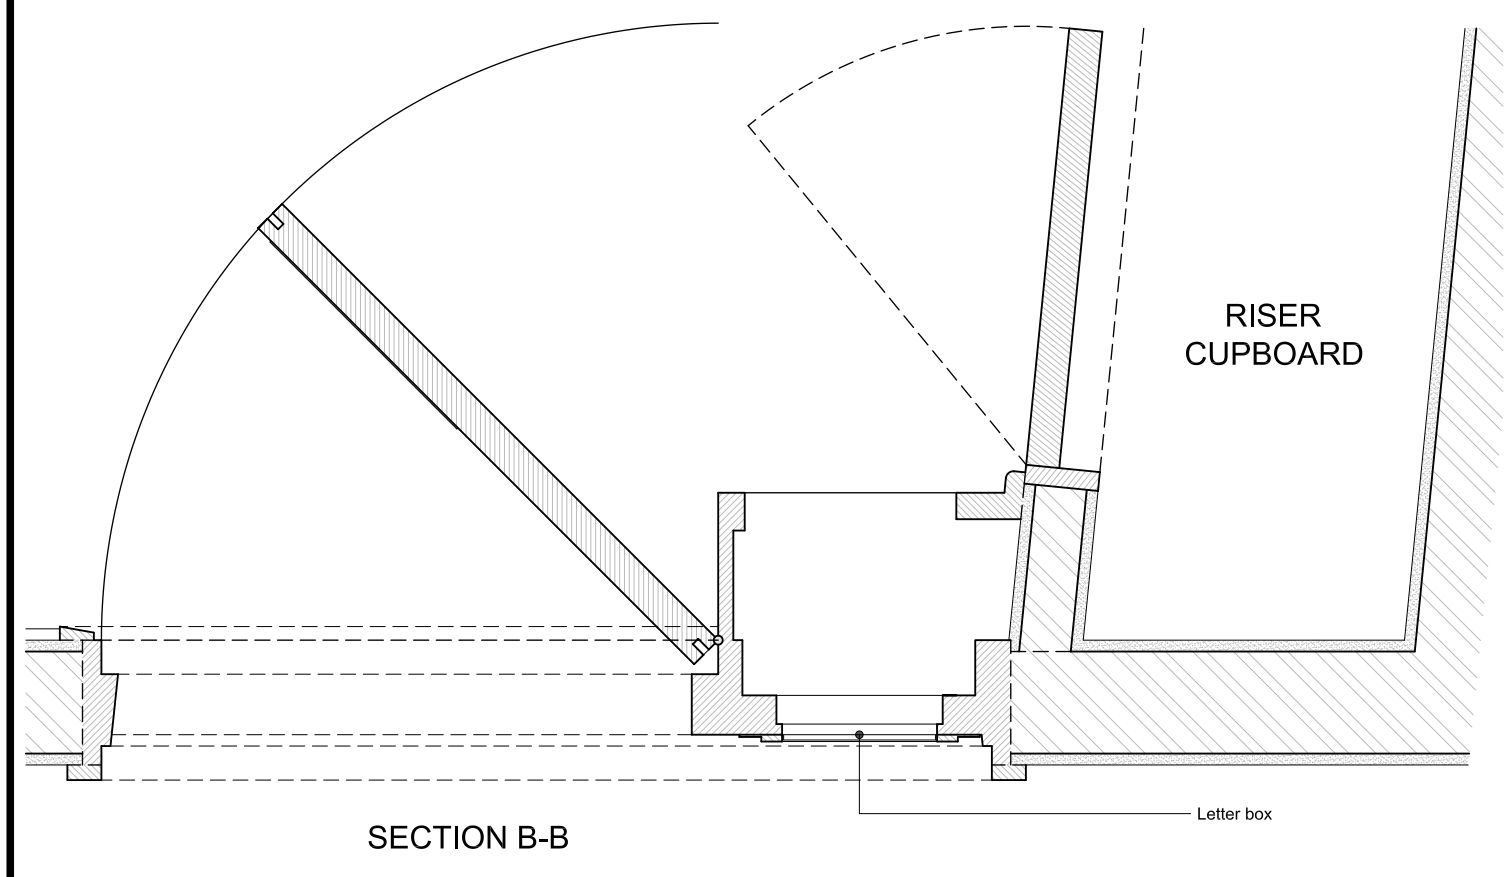

LEGEND

- Joinery
- Partition
- Plaster/wall finish

Colonial Buildings,
59 - 61 Hatton Garden,
London EC1N 8LS
Tel: 020 3195 0851
Email: info@harrisassociatesuk.com
Website: www.harrisassociatesuk.com

notes:
All dimensions must be checked on site.
Use written dimensions only.

Date	Revisions

Job Title
CENTRE POINT HOUSE
15A ST. GILES HIGH STREET
LONDON WC2H 8LW

Scale
1:10@A3
Date 16.4.20

Drawing Title
TYPICAL EXISTING DOOR DETAILS
Drg. No. **9262/03** Rev.