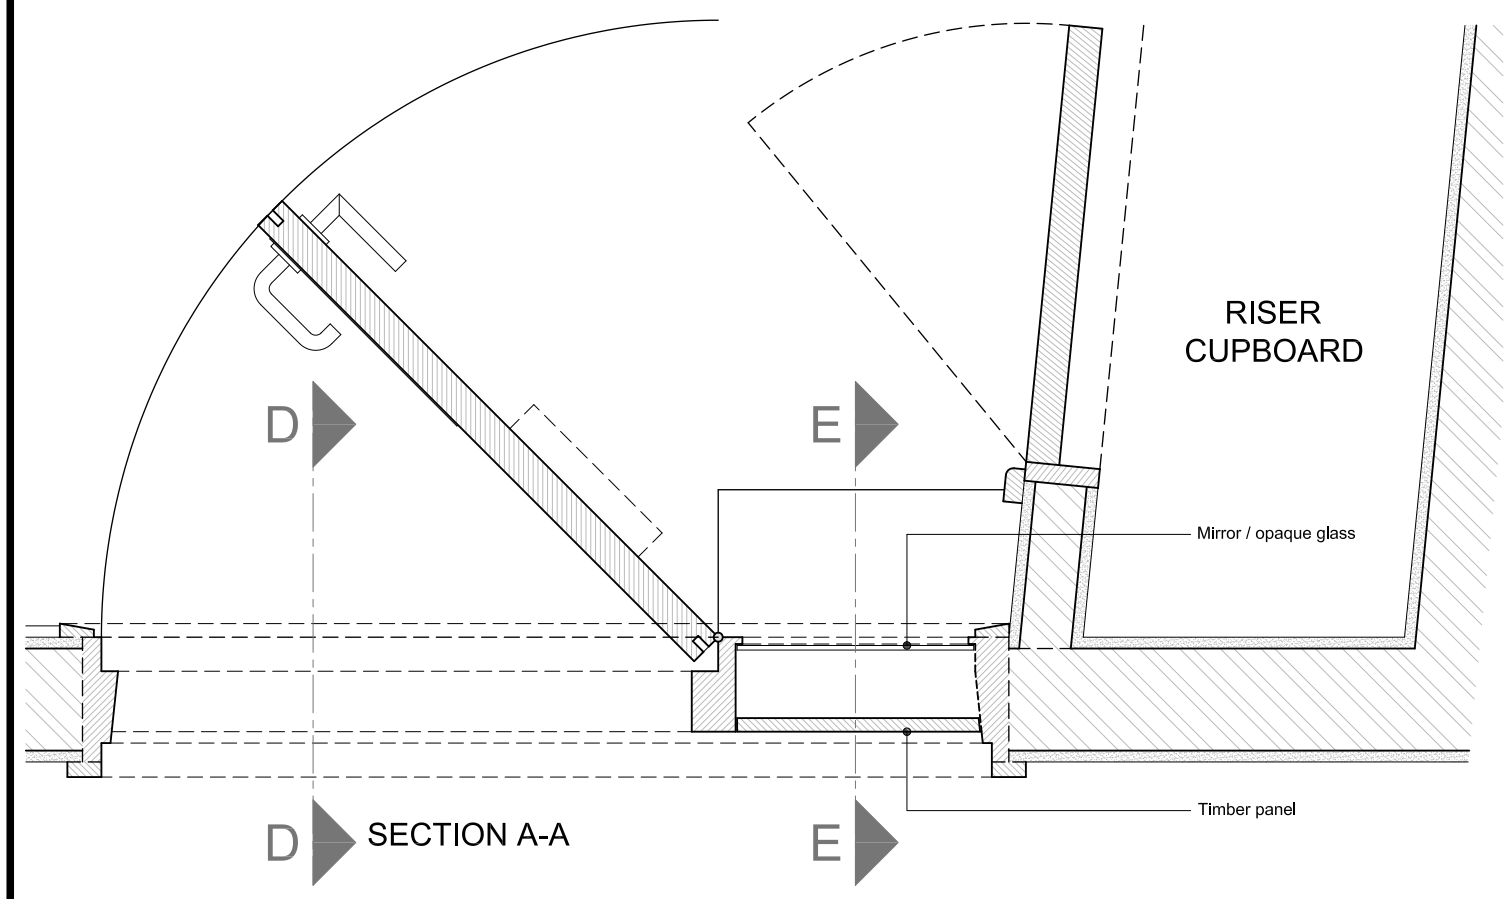

LEGEND

- Joinery
- Partition
- Plaster/wall finish

Colonial Buildings,
59 - 61 Hatton Garden,
London EC1N 8LS
Tel: 020 3195 0851
Email: info@harrisassociatesuk.com
Website: www.harrisassociatesuk.com

notes:
All dimensions must be checked on site.
Use written dimensions only.

Date	Revisions

Job Title
CENTRE POINT HOUSE
15A ST. GILES HIGH STREET
LONDON WC2H 8LW

Scale
1:10@A3
Date 16.4.20

Drawing Title
TYPICAL EXISTING DOOR DETAILS
Drg. No. **9262/03** Rev.