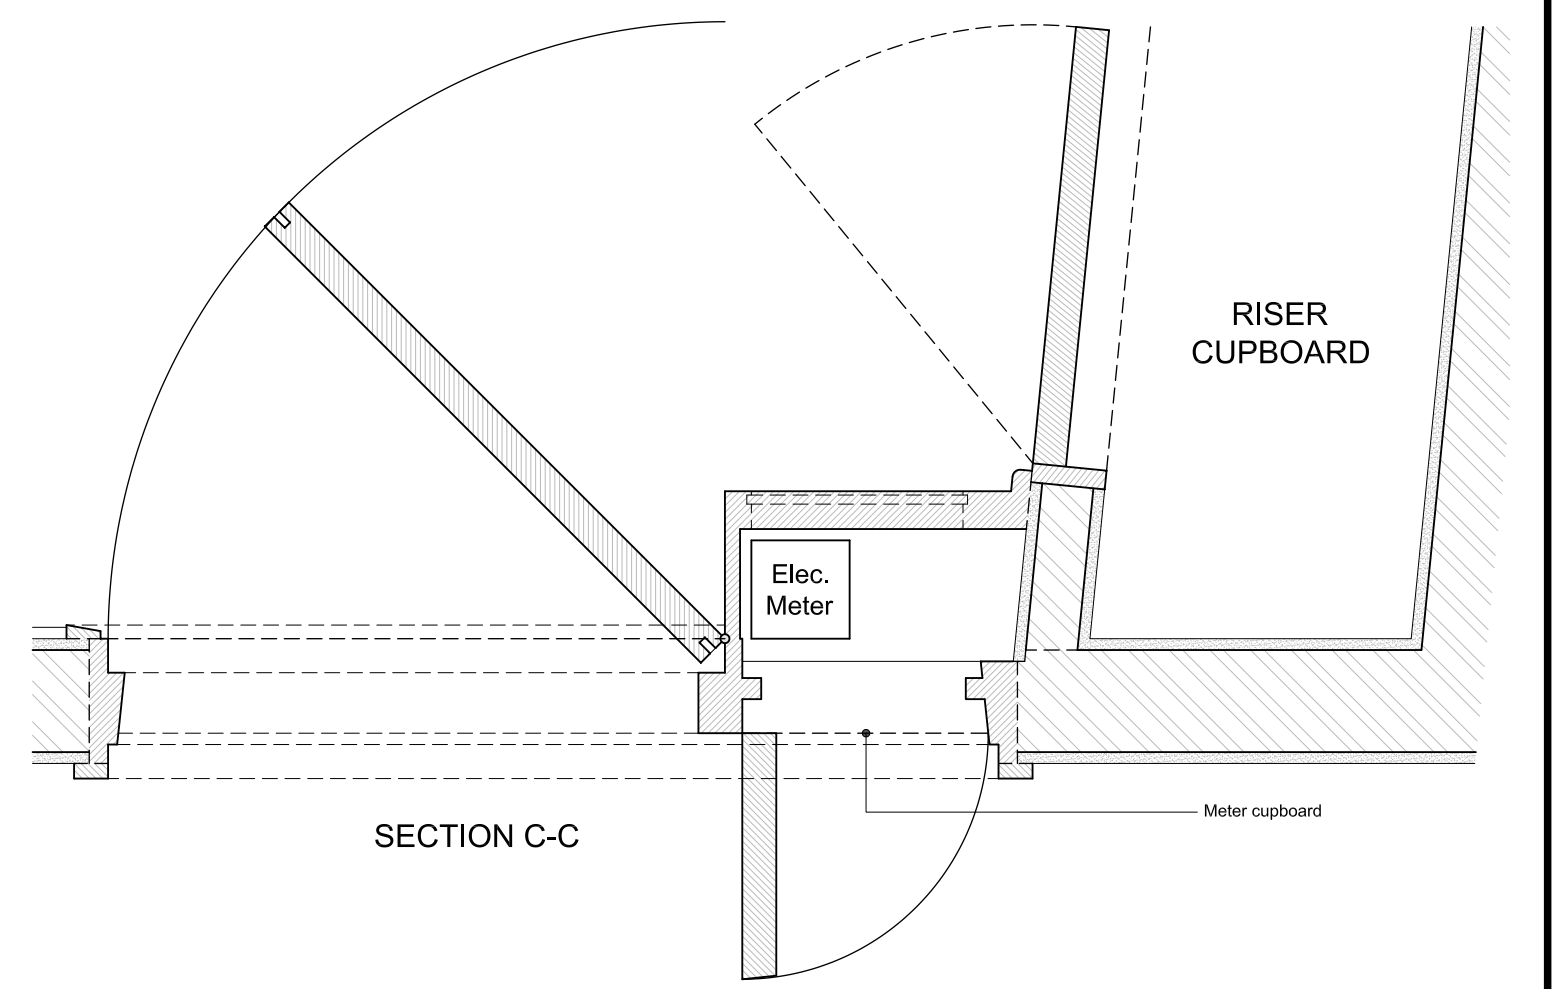

LEGEND

- Joinery
- Partition
- Plaster/wall finish

Colonial Buildings,
59 - 61 Hatton Garden,
London EC1N 8LS
Tel: 020 3195 0851
Email: info@harrisassociatesuk.com
Website: www.harrisassociatesuk.com

notes:
All dimensions must be checked on site.
Use written dimensions only.

Date	Revisions

Job Title
CENTRE POINT HOUSE
15A ST. GILES HIGH STREET
LONDON WC2H 8LW

Scale
1:10@A3
Date 16.4.20

Drawing Title
TYPICAL EXISTING DOOR DETAILS
Drg. No. **9262/03** Rev.