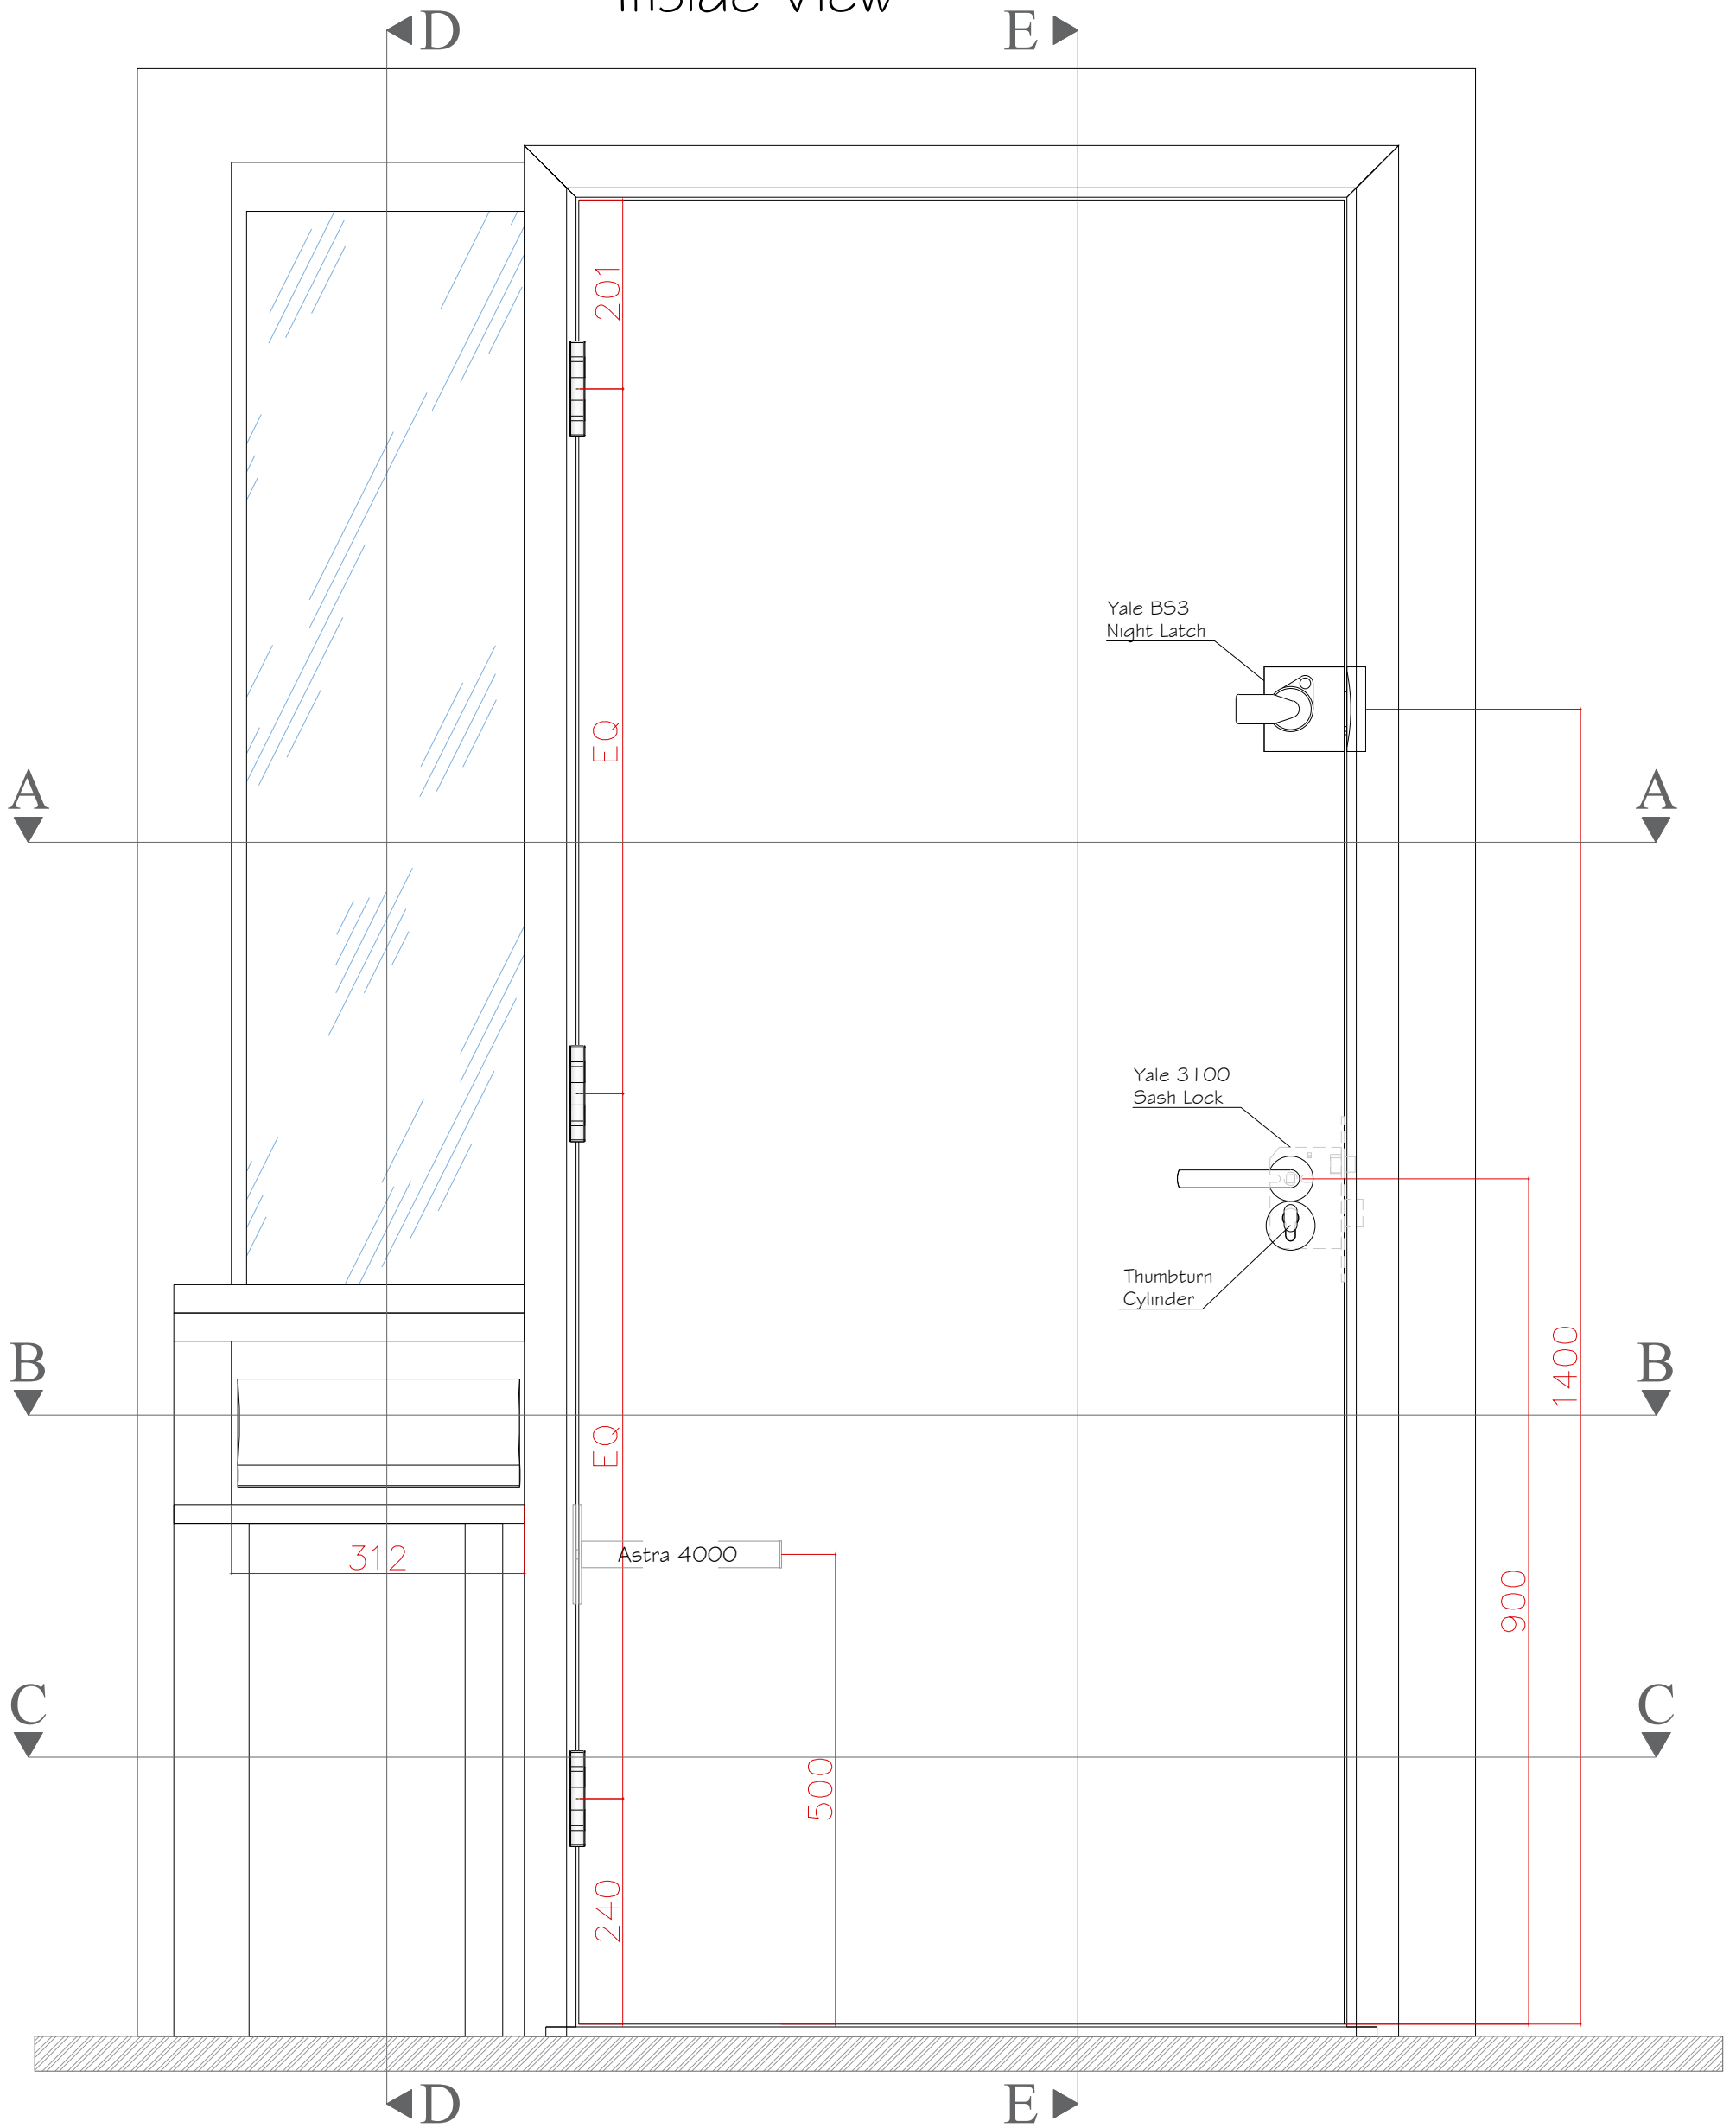

Inside View

Section G

1:10

Supplier:

Rev	Date	Rev. summary
01	30/03/2023	For approval
02	05/07/2023	Design correction
03	10/08/2023	Design correction
04	15/08/2023	For approval

Scale: A3 - 1:10	drawing by: Giedrius
Date: 22/08/2023	FDG0s

Drawing Description: Entrance Door With side panel

Door No: FED	Drawing No: WO-003845
--------------	-----------------------