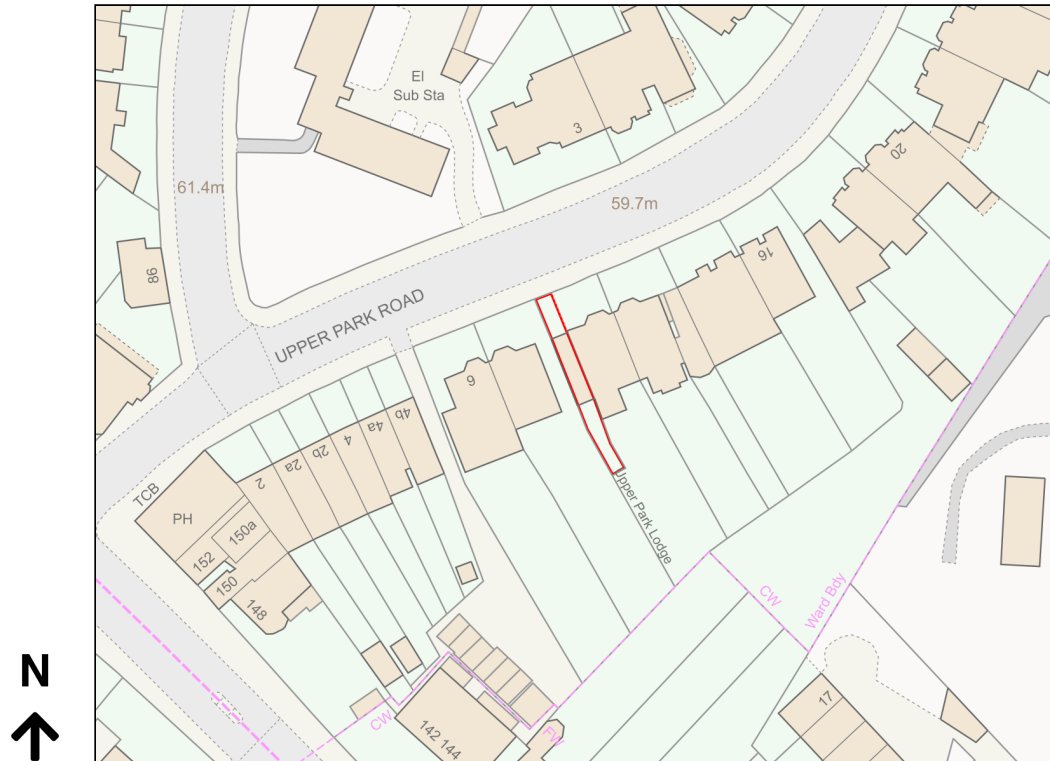

Location Plan

Site Address: Upper Park Lodge 10A Upper Park Road, London, NW3 2UP

Date Produced: 05-Sep-2023

Scale: 1:1250 @A4

Planning Portal Reference: PP-12434217v1