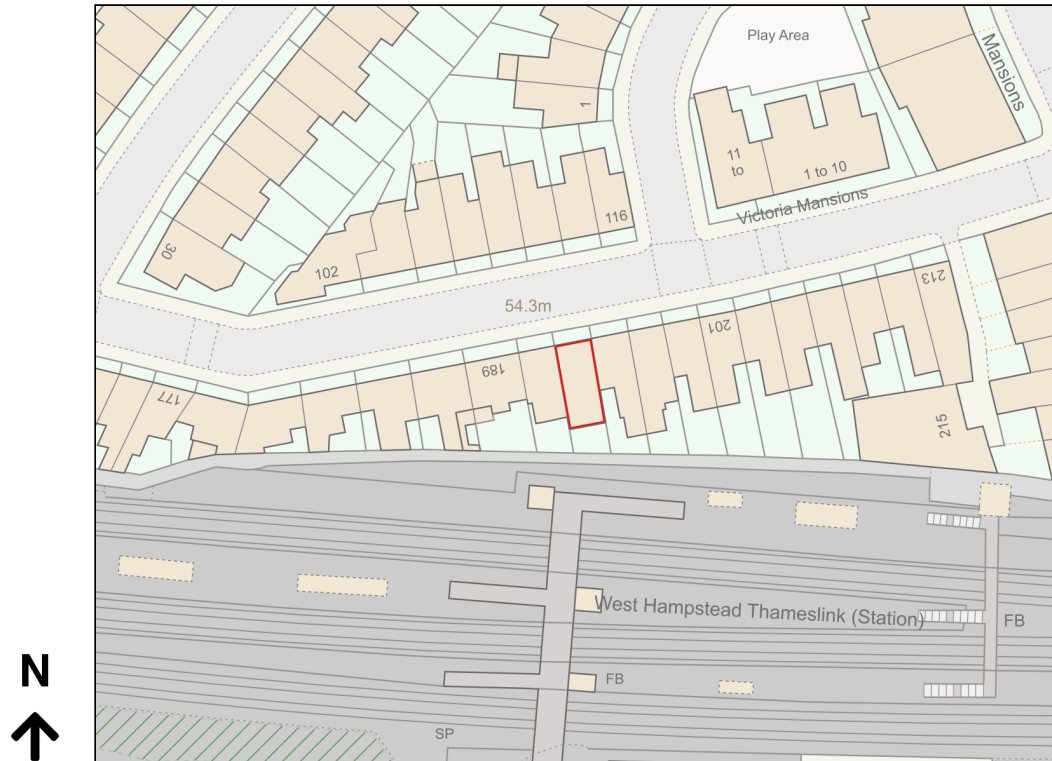

Location Plan

Site Address: 193, Sumatra Road, London, NW6 1PF

Date Produced: 04-Sep-2023

Scale: 1:1250 @A4

Planning Portal Reference: PP-12426840v1