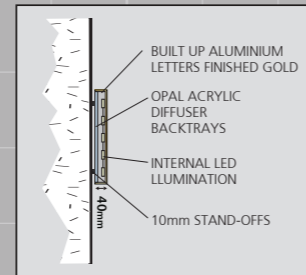

A. ONE x new set of built up aluminium letters, finished gold, with trough lighting. Fixed to fascia with 10mm stand-off locators.
 SIZE. 2770mm x 220mm. H.A.G. 3.2m.

SIGN COLOURS:

- F&B STIFFKEY BLUE
- F&B OXFORD STONE
- BLACK
- GOLD FINISH

B. ONE x new set of built up aluminium letters, finished gold, with trough lighting. Fixed to fascia with 10mm stand-off locators.
 SIZE. 3700mm x 410mm. H.A.G. 3.1m.

C. ONE x new set of built up aluminium letters, finished gold, with trough lighting. Fixed to fascia with 10mm stand-off locators.
 SIZE. 2260mm x 220mm. H.A.G. 3.2m.

E. OMITTED

D. ONE x new set of built up aluminium letters, finished gold, with trough lighting. Fixed to fascia with 10mm stand-off locators.
 SIZE. 750mm x 200mm. H.A.G. 3.2m.

SLIMLINE TROUGH LIGHT DETAIL

F. ONE x new double sided aluminium bullnose pictorial panel, Powdercoated black with vinyl graphics to face. Fixed to new decorative steel projecting bracket, finished black illuminated from above by new slimline troughlight to either side.
To top of bracketwork, new double sided moulded/carved ship decoration
SIZE. 1825mm x 2355mm TOTAL (see below for individual measures). Letters 65mm high. H.A.G. 4.5m.