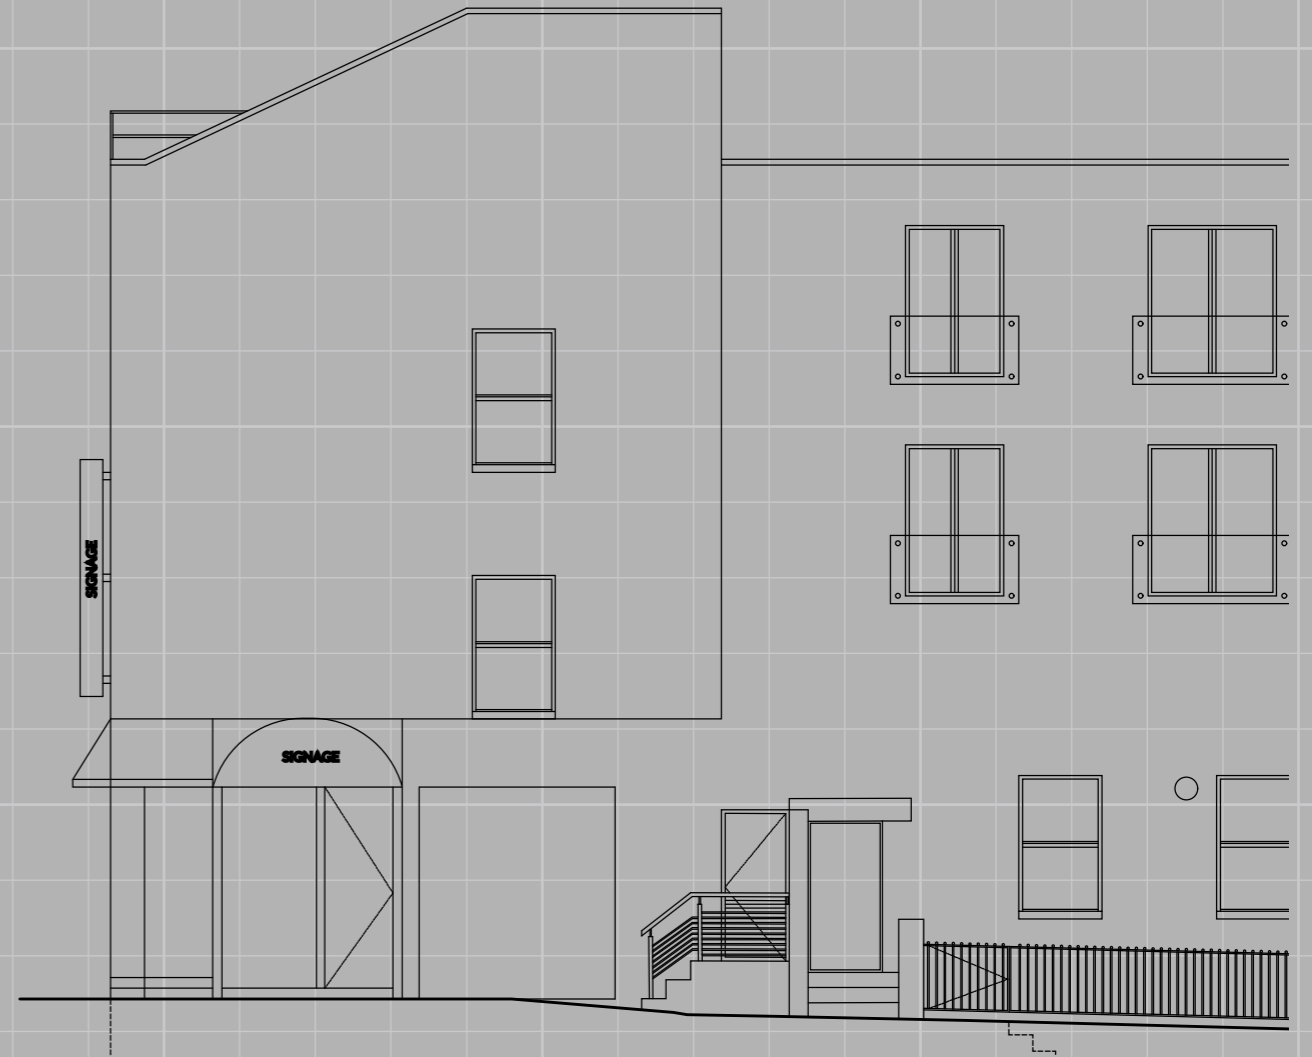

B. ONE x new set of built up aluminium letters, finished gold, with trough lighting. Fixed to fascia with 10mm stand-off locators.
 SIZE. 3700mm x 410mm. H.A.G. 3.1m.

C. ONE x new set of built up aluminium letters, finished gold, with trough lighting. Fixed to fascia with 10mm stand-off locators.
 SIZE. 2260mm x 220mm. H.A.G. 3.2m.

SIGN COLOURS:

- F&B STIFFKEY BLUE 
- F&B OXFORD STONE 
- BLACK 
- GOLD FINISH 

J. FIVE x new decorative lanterns finished gold
SIZE. 280mm x 500mm. - H.A.G. 3.0m.

K. SEVEN x new 30w Flood Lights
H.A.G. (no lower than) 4m
FACING UPWARDS

EXISTING
ELEVATIONS

1M 2M 3M 4M 5M
1 SQUARE 1M X 1M
SCALED 1:100 @ A3

PROPOSED
ELEVATIONS

1M 2M 3M 4M 5M
1 SQUARE 1M X 1M
SCALED 1:100 @ A3