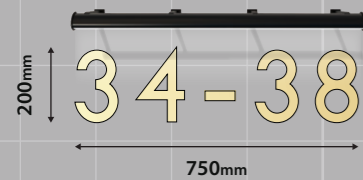

A. ONE x new set of built up aluminium letters, finished gold, with trough lighting. Fixed to fascia with 10mm stand-off locators.
 SIZE. 2770mm x 220mm. H.A.G. 3.2m.

SIGN COLOURS:

- F&B STIFFKEY BLUE
- F&B OXFORD STONE
- BLACK
- GOLD FINISH

B. ONE x new set of built up aluminium letters, finished gold, with trough lighting. Fixed to fascia with 10mm stand-off locators.
 SIZE. 3700mm x 410mm. H.A.G. 3.1m.

C. ONE x new set of built up aluminium letters, finished gold, with trough lighting. Fixed to fascia with 10mm stand-off locators.
 SIZE. 2260mm x 220mm. H.A.G. 3.2m.

E. OMITTED

D. ONE x new set of built up aluminium letters, finished gold, with trough lighting. Fixed to fascia with 10mm stand-off locators.
 SIZE. 750mm x 200mm. H.A.G. 3.2m.

SLIMLINE TROUGH LIGHT DETAIL

F. ONE x new double sided aluminium bullnose pictorial panel, Powdercoated black with vinyl graphics to face. Fixed to new decorative steel projecting bracket, finished black illuminated from above by new slimline troughlight to either side.
To top of bracketwork, new double sided moulded/carved ship decoration
SIZE. 1825mm x 2355mm TOTAL (see below for individual measures). Letters 65mm high. H.A.G. 4.5m.