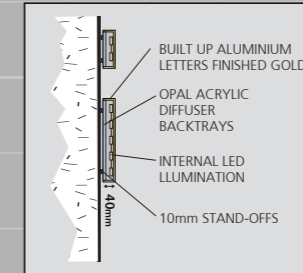

A. ONE x new set of built up aluminium letters, finished gold, with trough lighting. Fixed to fascia with 10mm stand-off locators.
 SIZE. 2770mm x 220mm. H.A.G. 3.2m.

SIGN COLOURS:

- F&B STIFFKEY BLUE
- F&B OXFORD STONE
- BLACK
- GOLD FINISH

B. ONE x new set of built up aluminium letters, finished gold, with trough lighting. Fixed to fascia with 10mm stand-off locators.
 SIZE. 3700mm x 410mm. H.A.G. 3.1m.

C. ONE x new set of built up aluminium letters, finished gold, with trough lighting. Fixed to fascia with 10mm stand-off locators.
 SIZE. 2260mm x 220mm. H.A.G. 3.2m.

E. OMITTED

D. ONE x new set of built up aluminium letters, finished gold, with trough lighting. Fixed to fascia with 10mm stand-off locators.
 SIZE. 750mm x 200mm. H.A.G. 3.2m.

SLIMLINE TROUGH LIGHT DETAIL

F. ONE x new double sided aluminium bullnose pictorial panel, Powdercoated black with vinyl graphics to face. Fixed to new decorative steel projecting bracket, finished black illuminated from above by new slimline troughlight to either side.
To top of bracketwork, new double sided moulded/carved ship decoration
SIZE. 1825mm x 2355mm TOTAL (see below for individual measures). Letters 65mm high. H.A.G. 4.5m.