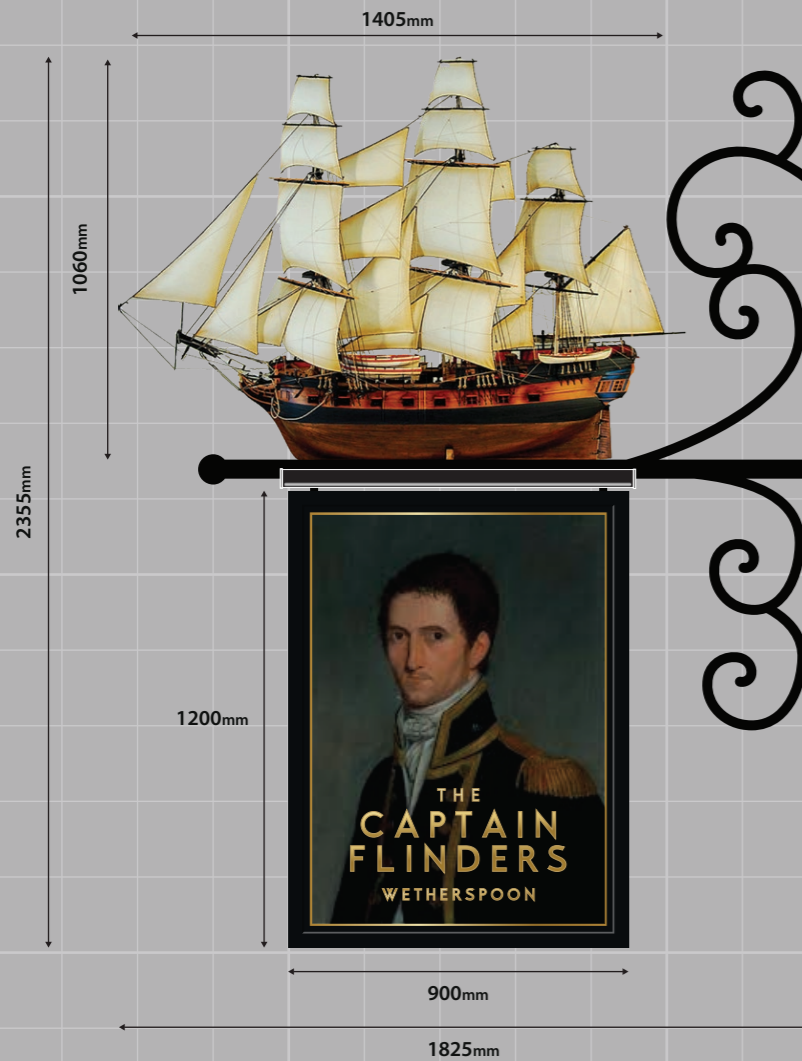

A. ONE x new set of built up aluminium letters, finished gold, with trough lighting. Fixed to fascia with 10mm stand-off locators.
 SIZE. 2770mm x 220mm. H.A.G. 3.2m.

SIGN COLOURS:

- F&B STIFFKEY BLUE
- F&B OXFORD STONE
- BLACK
- GOLD FINISH

B. ONE x new set of built up aluminium letters, finished gold, with trough lighting. Fixed to fascia with 10mm stand-off locators.
 SIZE. 3700mm x 410mm. H.A.G. 3.1m.

C. ONE x new set of built up aluminium letters, finished gold, with trough lighting. Fixed to fascia with 10mm stand-off locators.
 SIZE. 2260mm x 220mm. H.A.G. 3.2m.

E. OMITTED

D. ONE x new set of built up aluminium letters, finished gold, with trough lighting. Fixed to fascia with 10mm stand-off locators.
 SIZE. 750mm x 200mm. H.A.G. 3.2m.

SLIMLINE TROUGH LIGHT DETAIL

F. ONE x new double sided aluminium bullnose pictorial panel, Powdercoated black with vinyl graphics to face. Fixed to new decorative steel projecting bracket, finished black illuminated from above by new slimline troughlight to either side.
To top of bracketwork, new double sided moulded/carved ship decoration
SIZE. 1825mm x 2355mm TOTAL (see below for individual measures). Letters 65mm high. H.A.G. 4.5m.