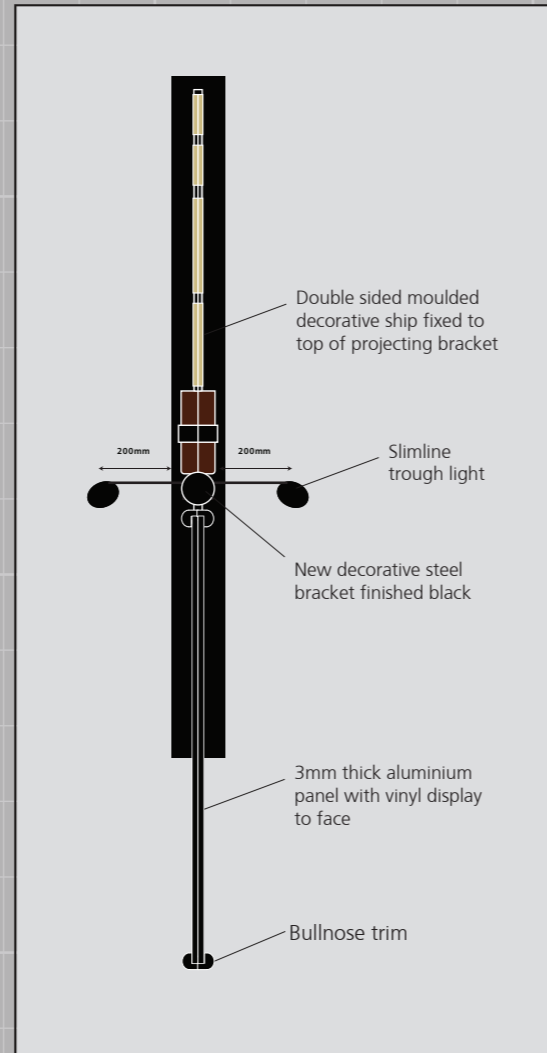

B. ONE x new set of built up aluminium letters, finished gold, with trough lighting. Fixed to fascia with 10mm stand-off locators.
 SIZE. 3700mm x 410mm. H.A.G. 3.1m.

C. ONE x new set of built up aluminium letters, finished gold, with trough lighting. Fixed to fascia with 10mm stand-off locators.
 SIZE. 2260mm x 220mm. H.A.G. 3.2m.

E. OMITTED

D. ONE x new set of built up aluminium letters, finished gold, with trough lighting. Fixed to fascia with 10mm stand-off locators.
 SIZE. 750mm x 200mm. H.A.G. 3.2m.

SLIMLINE TROUGH LIGHT DETAIL

TECHNICAL SPECIFICATION

- Slim 44mm aluminium profile*
- Dust and water tight - sealed to IP66
- Lengths Any size to required minimum (500mm minimum - 5000mm maximum per section)
- Mounting into wall with built in gasket
- Internal Tridonic LED driver**
- 1410 lumens per metre output
- 11.5 watts per metre
- Quick fix brackets
- 2 part fully sealed middle connector system
- 3 year parts warranty
- Conforms to EN60598 electrical safety requirements and tested by Hemko Ltd

F. ONE x new double sided aluminium bullnose pictorial panel, Powdercoated black with vinyl graphics to face. Fixed to new decorative steel projecting bracket, finished black illuminated from above by new slimline troughlight to either side.
To top of bracketwork, new double sided moulded/carved ship decoration
SIZE. 1825mm x 2355mm TOTAL (see below for individual measures). Letters 65mm high. H.A.G. 4.5m.