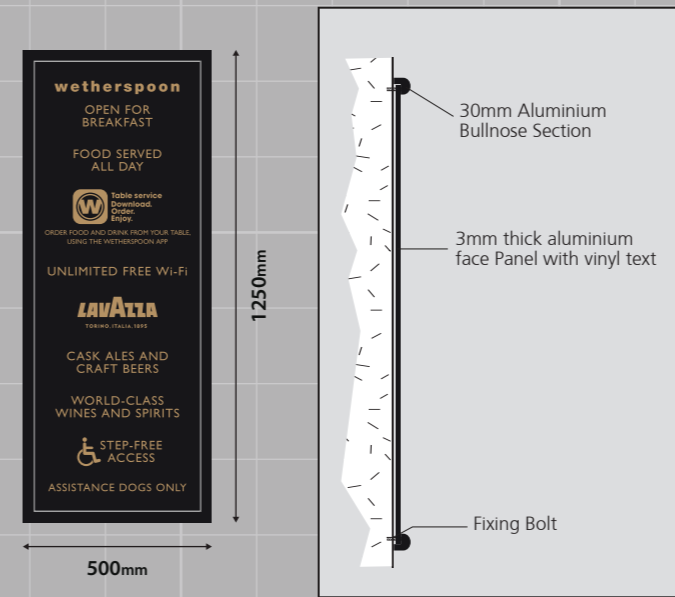

E. OMITTED

D. ONE x new set of built up aluminium letters, finished gold, with trough lighting. Fixed to fascia with 10mm stand-off locators.
 SIZE. 750mm x 200mm. H.A.G. 3.2m.

SLIMLINE TROUGH LIGHT DETAIL

TECHNICAL SPECIFICATION

- Slim 44mm aluminium profile*
- Dust and water tight - sealed to IP66
- Lengths Any size to required minimum (500mm minimum - 5000mm maximum per section)
- Mounting into wall with built in gasket
- Internal Tridonic LED driver**
- 1410 lumens per metre output
- 11.5 watts per metre
- Quick fix brackets
- 2 part fully sealed middle connector system
- 3 year parts warranty
- Conforms to EN60598 electrical safety requirements and tested by Hemko Ltd

F. ONE x new double sided aluminium bullnose pictorial panel, Powdercoated black with vinyl graphics to face. Fixed to new decorative steel projecting bracket, finished black illuminated from above by new slimline troughlight to either side.
To top of bracketwork, new double sided moulded/carved ship decoration
SIZE. 1825mm x 2355mm TOTAL (see below for individual measures). Letters 65mm high. H.A.G. 4.5m.

G. ONE x new aluminium bullnose trim Amenity Board panels, Powdercoated black, with face applied vinyl detail
SIZE. 500mm x 1250mm. - H.A.G. 1m.

SIGN COLOURS:

- F&B STIFFKEY BLUE 
- F&B OXFORD STONE 
- BLACK 
- GOLD FINISH 