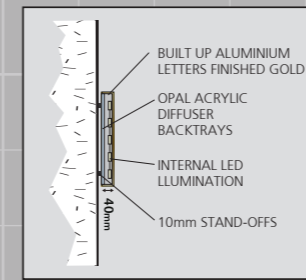

A. ONE x new set of built up aluminium letters, finished gold, with trough lighting. Fixed to fascia with 10mm stand-off locators.
 SIZE. 2770mm x 220mm. H.A.G. 3.2m.

SIGN COLOURS:

- F&B STIFFKEY BLUE
- F&B OXFORD STONE
- BLACK
- GOLD FINISH

B. ONE x new set of built up aluminium letters, finished gold, with trough lighting. Fixed to fascia with 10mm stand-off locators.
 SIZE. 3700mm x 410mm. H.A.G. 3.1m.

C. ONE x new set of built up aluminium letters, finished gold, with trough lighting. Fixed to fascia with 10mm stand-off locators.
 SIZE. 2260mm x 220mm. H.A.G. 3.2m.

E. OMITTED

D. ONE x new set of built up aluminium letters, finished gold, with trough lighting. Fixed to fascia with 10mm stand-off locators.
 SIZE. 750mm x 200mm. H.A.G. 3.2m.

SLIMLINE TROUGH LIGHT DETAIL

F. ONE x new double sided aluminium bullnose pictorial panel, Powdercoated black with vinyl graphics to face. Fixed to new decorative steel projecting bracket, finished black illuminated from above by new slimline troughlight to either side.
To top of bracketwork, new double sided moulded/carved ship decoration
SIZE. 1825mm x 2355mm TOTAL (see below for individual measures). Letters 65mm high. H.A.G. 4.5m.