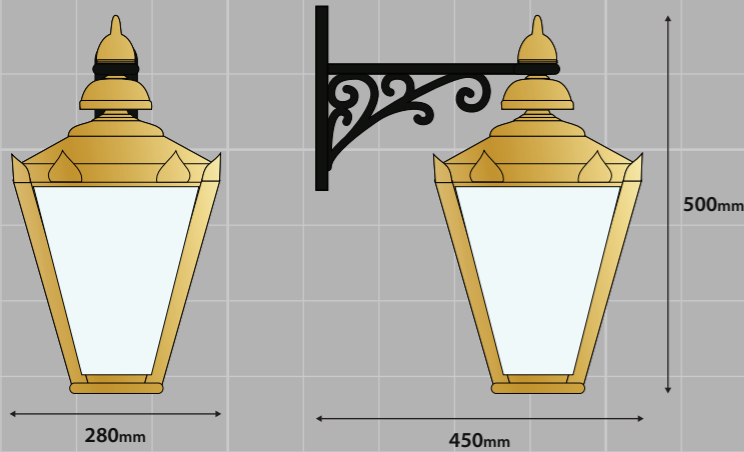

J. FIVE x new decorative lanterns finished gold
SIZE. 280mm x 500mm. - H.A.G. 3.0m.