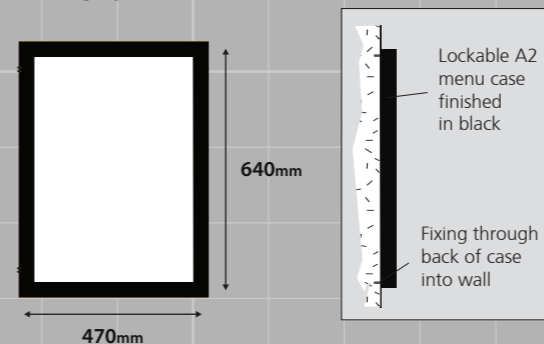

E. OMITTED

D. ONE x new set of built up aluminium letters, finished gold, with trough lighting. Fixed to fascia with 10mm stand-off locators.
 SIZE. 750mm x 200mm. H.A.G. 3.2m.

SLIMLINE TROUGH LIGHT DETAIL

F. ONE x new double sided aluminium bullnose pictorial panel, Powdercoated black with vinyl graphics to face. Fixed to new decorative steel projecting bracket, finished black illuminated from above by new slimline troughlight to either side.
To top of bracketwork, new double sided moulded/carved ship decoration
SIZE. 1825mm x 2355mm TOTAL (see below for individual measures). Letters 65mm high. H.A.G. 4.5m.

G. ONE x new aluminium bullnose trim Amenity Board panels, Powdercoated black, with face applied vinyl detail
SIZE. 500mm x 1250mm. - H.A.G. 1m.

SIGN COLOURS:

- F&B STIFFKEY BLUE 
- F&B OXFORD STONE 
- BLACK 
- GOLD FINISH 

H. ONE x A2 lockable menu case to face, finished black, fixed to wall under window
SIZE. 470mm x 640mm.
H.A.G. 0.9m

A2 DISPLAY AREA

I. ONE x new digitally printed fabric awnings (retractable)

SIZES AS SHOWN BELOW H.A.G. 2.4m.