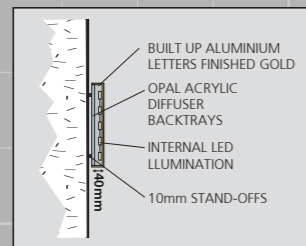

B. ONE x new set of built up aluminium letters, finished gold, with trough lighting. Fixed to fascia with 10mm stand-off locators.
 SIZE. 3700mm x 410mm. H.A.G. 3.1m.

C. ONE x new set of built up aluminium letters, finished gold, with trough lighting. Fixed to fascia with 10mm stand-off locators.
 SIZE. 2260mm x 220mm. H.A.G. 3.2m.

E. OMITTED

D. ONE x new set of built up aluminium letters, finished gold, with trough lighting. Fixed to fascia with 10mm stand-off locators.
 SIZE. 750mm x 200mm. H.A.G. 3.2m.

SLIMLINE TROUGH LIGHT DETAIL

TECHNICAL SPECIFICATION

- Slim 44mm aluminium profile*
- Dust and water tight - sealed to IP66
- Lengths Any size to required minimum (500mm minimum - 5000mm maximum per section)
- Mounting into wall with built in gasket
- Internal Tridonic LED driver**
- 1410 lumens per metre output
- 11.5 watts per metre
- Quick fix brackets
- 2 part fully sealed middle connector system
- 3 year parts warranty
- Conforms to EN60598 electrical safety requirements and tested by Hemko Ltd

F. ONE x new double sided aluminium bullnose pictorial panel, Powdercoated black with vinyl graphics to face. Fixed to new decorative steel projecting bracket, finished black illuminated from above by new slimline troughlight to either side.
To top of bracketwork, new double sided moulded/carved ship decoration
SIZE. 1825mm x 2355mm TOTAL (see below for individual measures). Letters 65mm high. H.A.G. 4.5m.