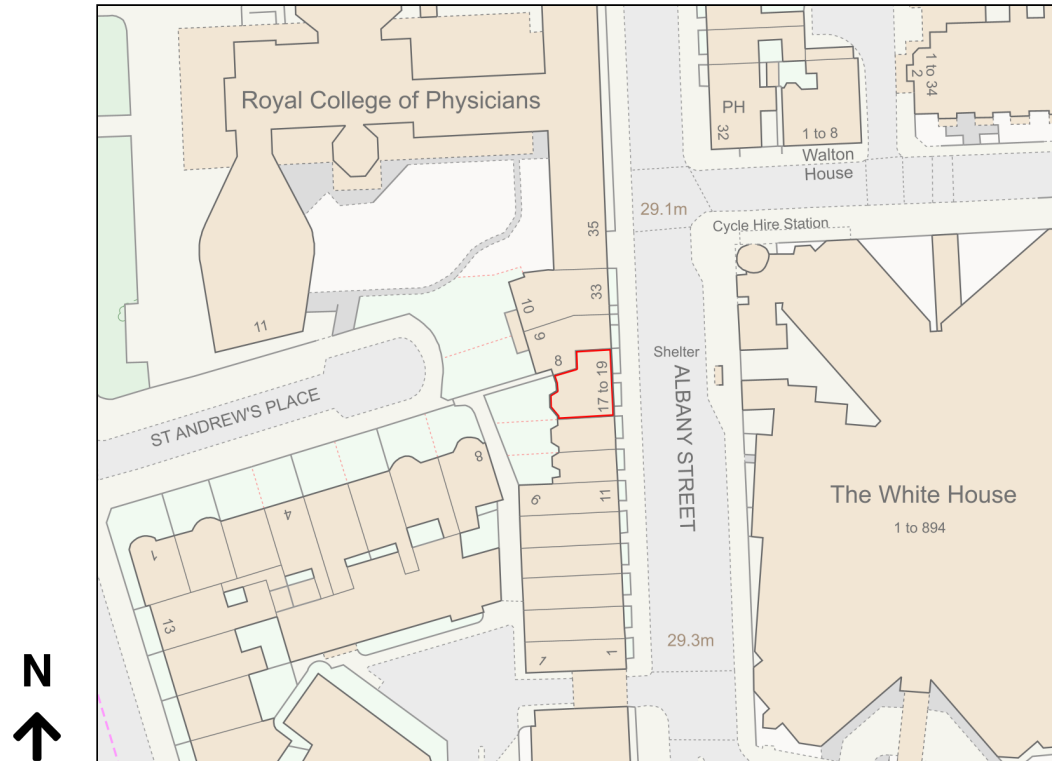

# Location Plan

Site Address: 8, Peto Place, London, NW1 4DT

Date Produced: 31-Aug-2023

Scale: 1:1250 @A4

Planning Portal Reference: PP-12381933v1