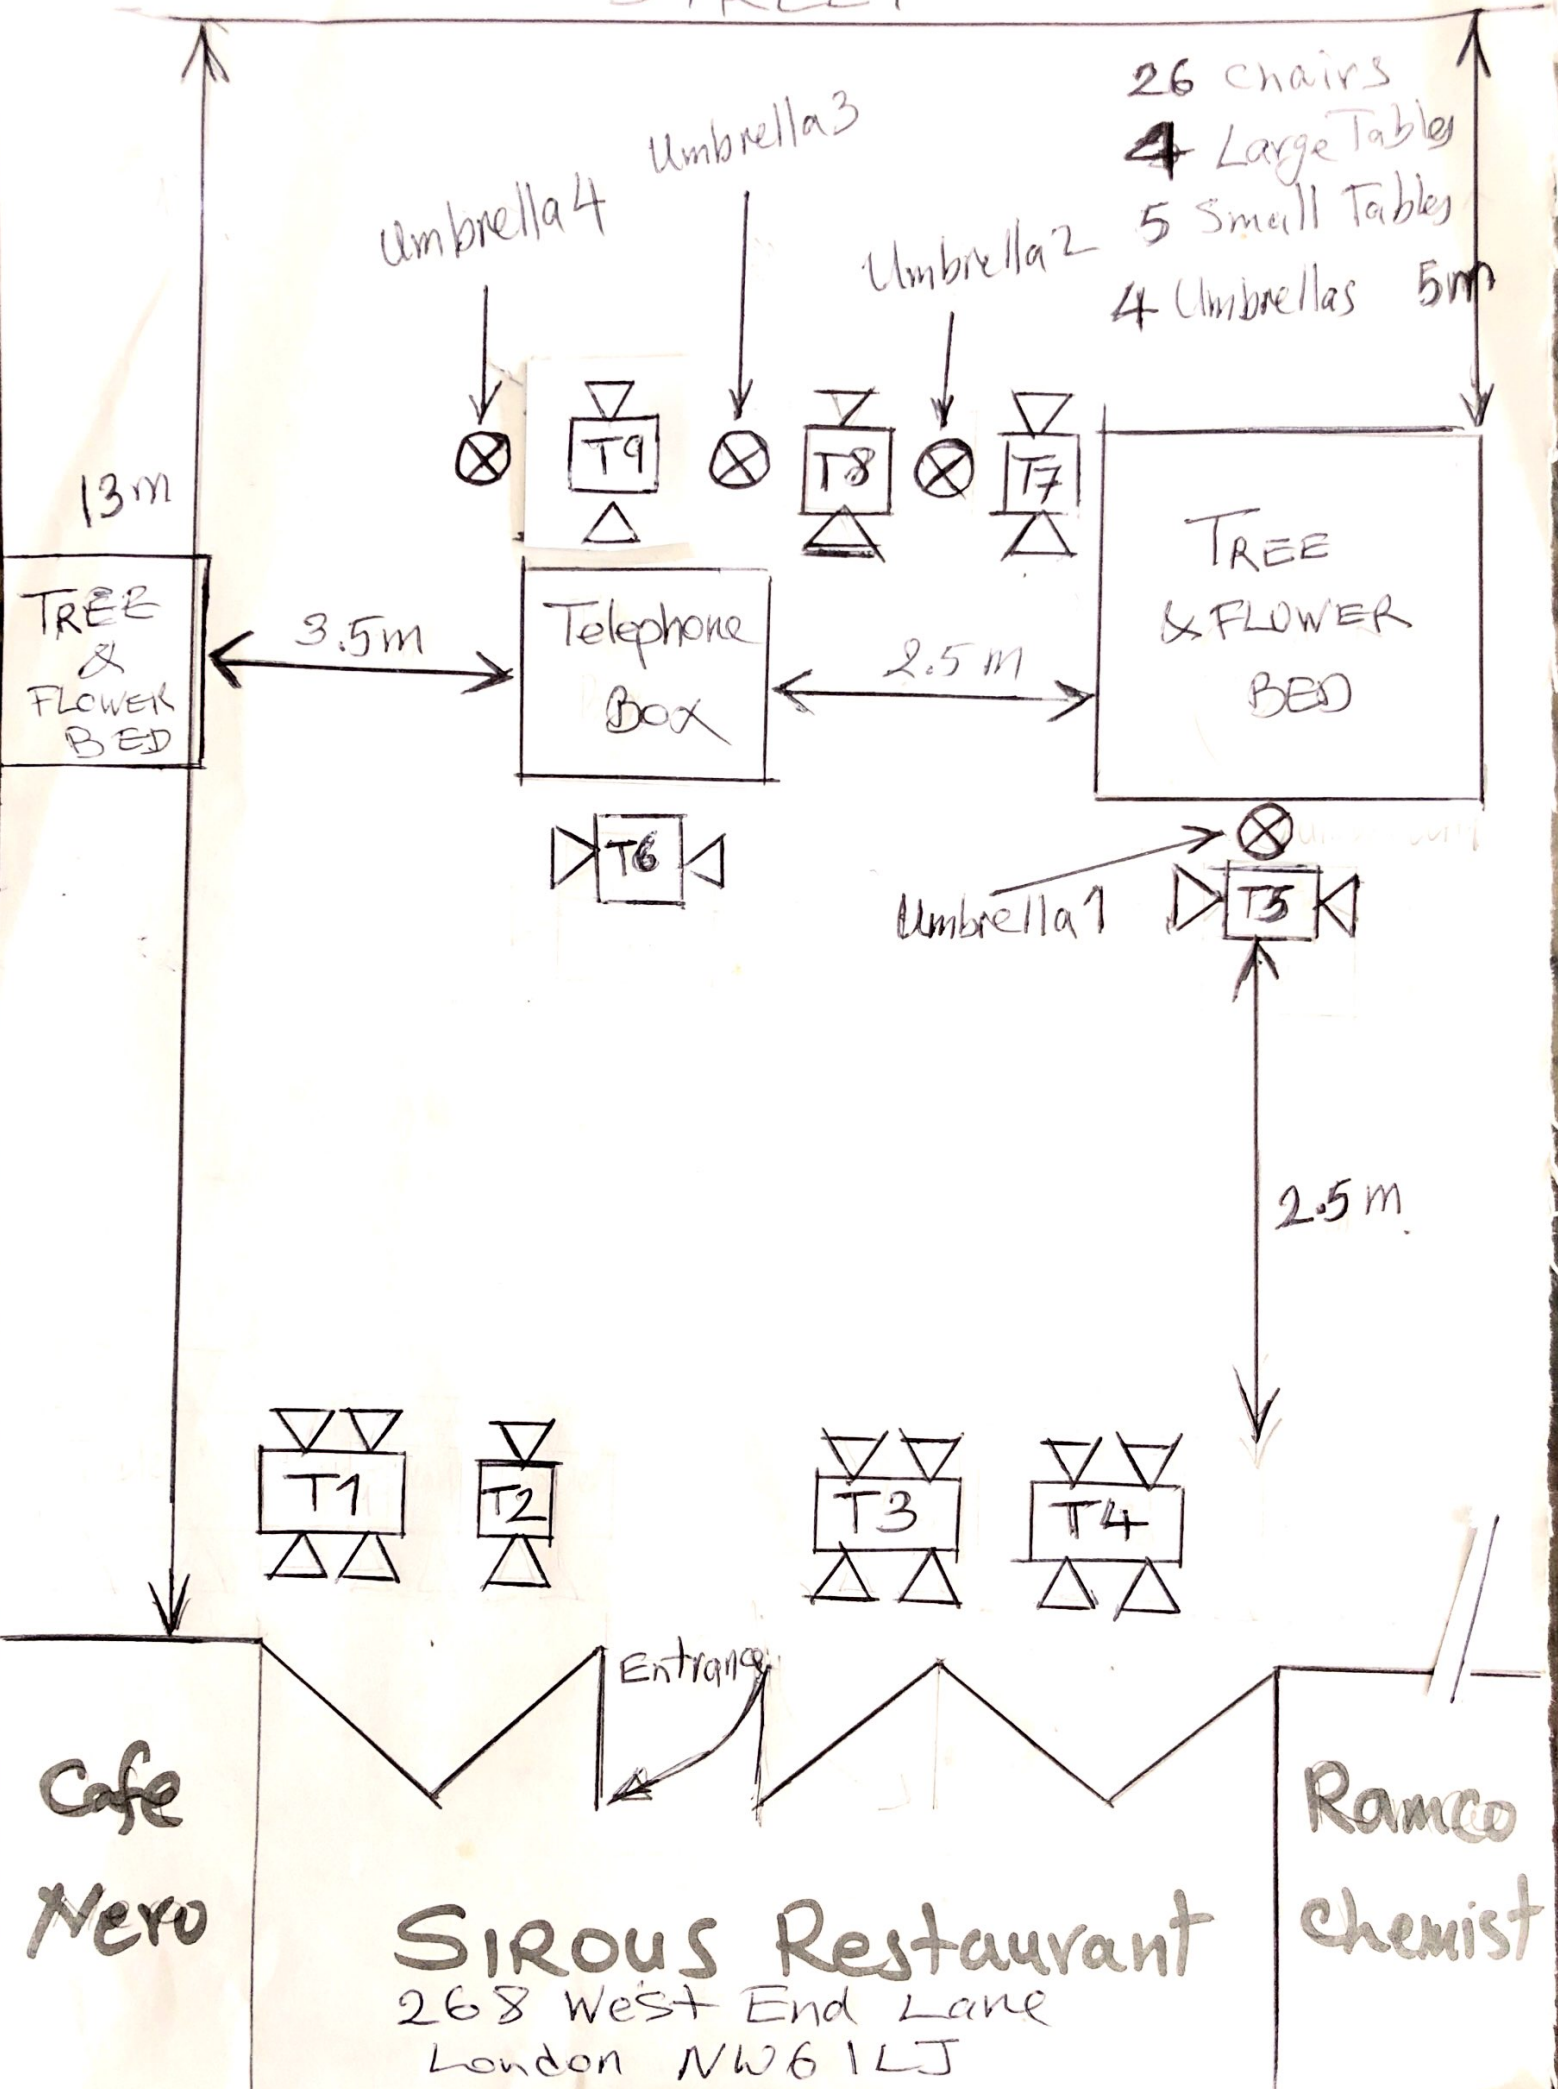

STREET

- 26 chairs
- 4 Large Tables
- 5 Small Tables
- 4 Umbrellas 5m

13m

TREE & FLOWER BED

3.5m

Telephone Box

2.5m

TREE & FLOWER BED

T6

Umbrella 1

T3

2.5m

T1

T2

T3

T4

Entrance

Cafe Nero

SIROUS Restaurant
268 West End Lane
London NW6 1LJ

Ranco Chemist