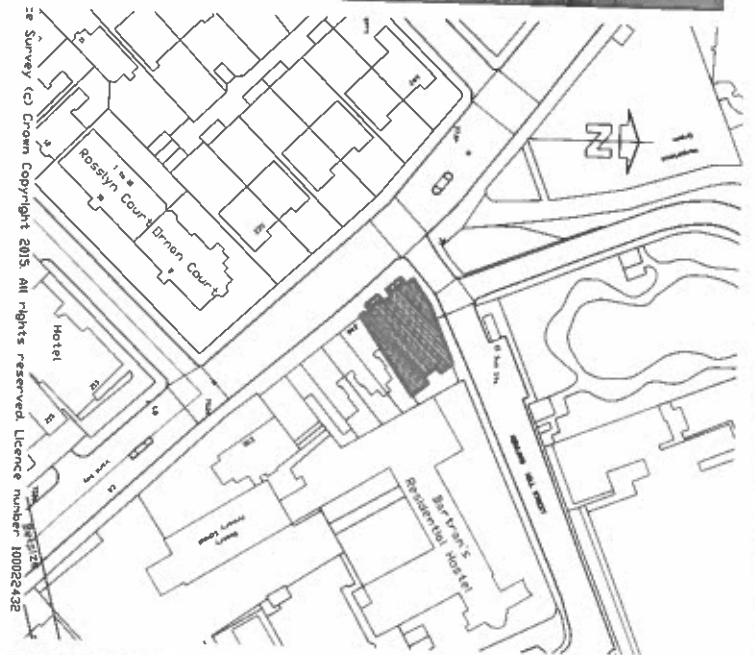

Location Plan 1:1250

Date 28.04.15

PembrookDesign

Project :

The George
250 Haverstock Hill, London NW3 2AE

Scale:
1:100
@A3

Drawing Number:
2923-01

Rev:
A