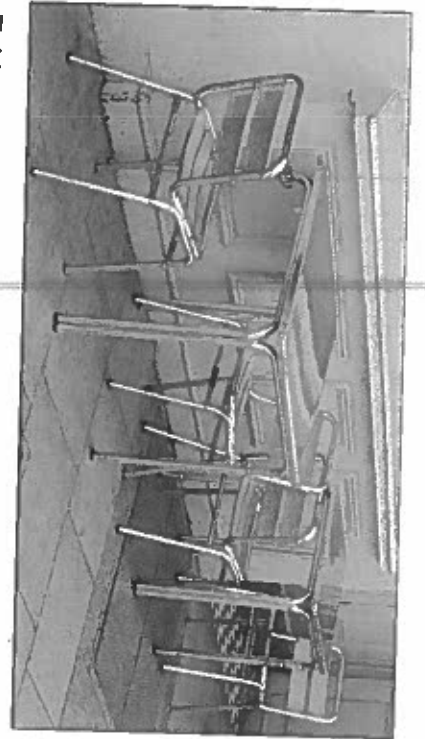

Date 28.04.15

PembrookDesign

Project :

The George
250 Haverstock Hill, London NW3 2AE

Scale:
1:100
@A3

Drawing Number:
2923-01

Rev:
A