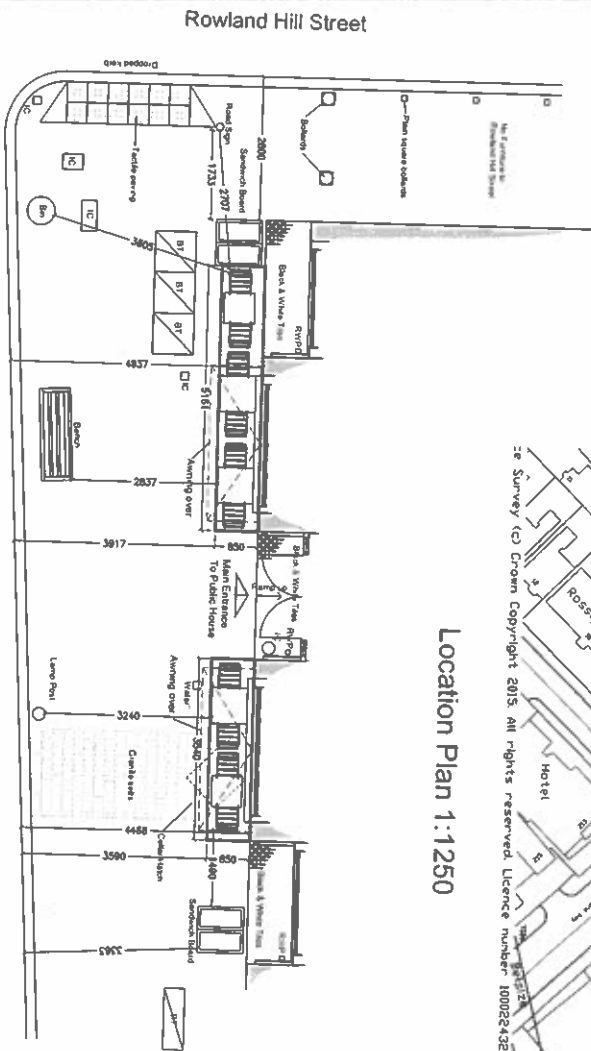

Location Plan 1:1250