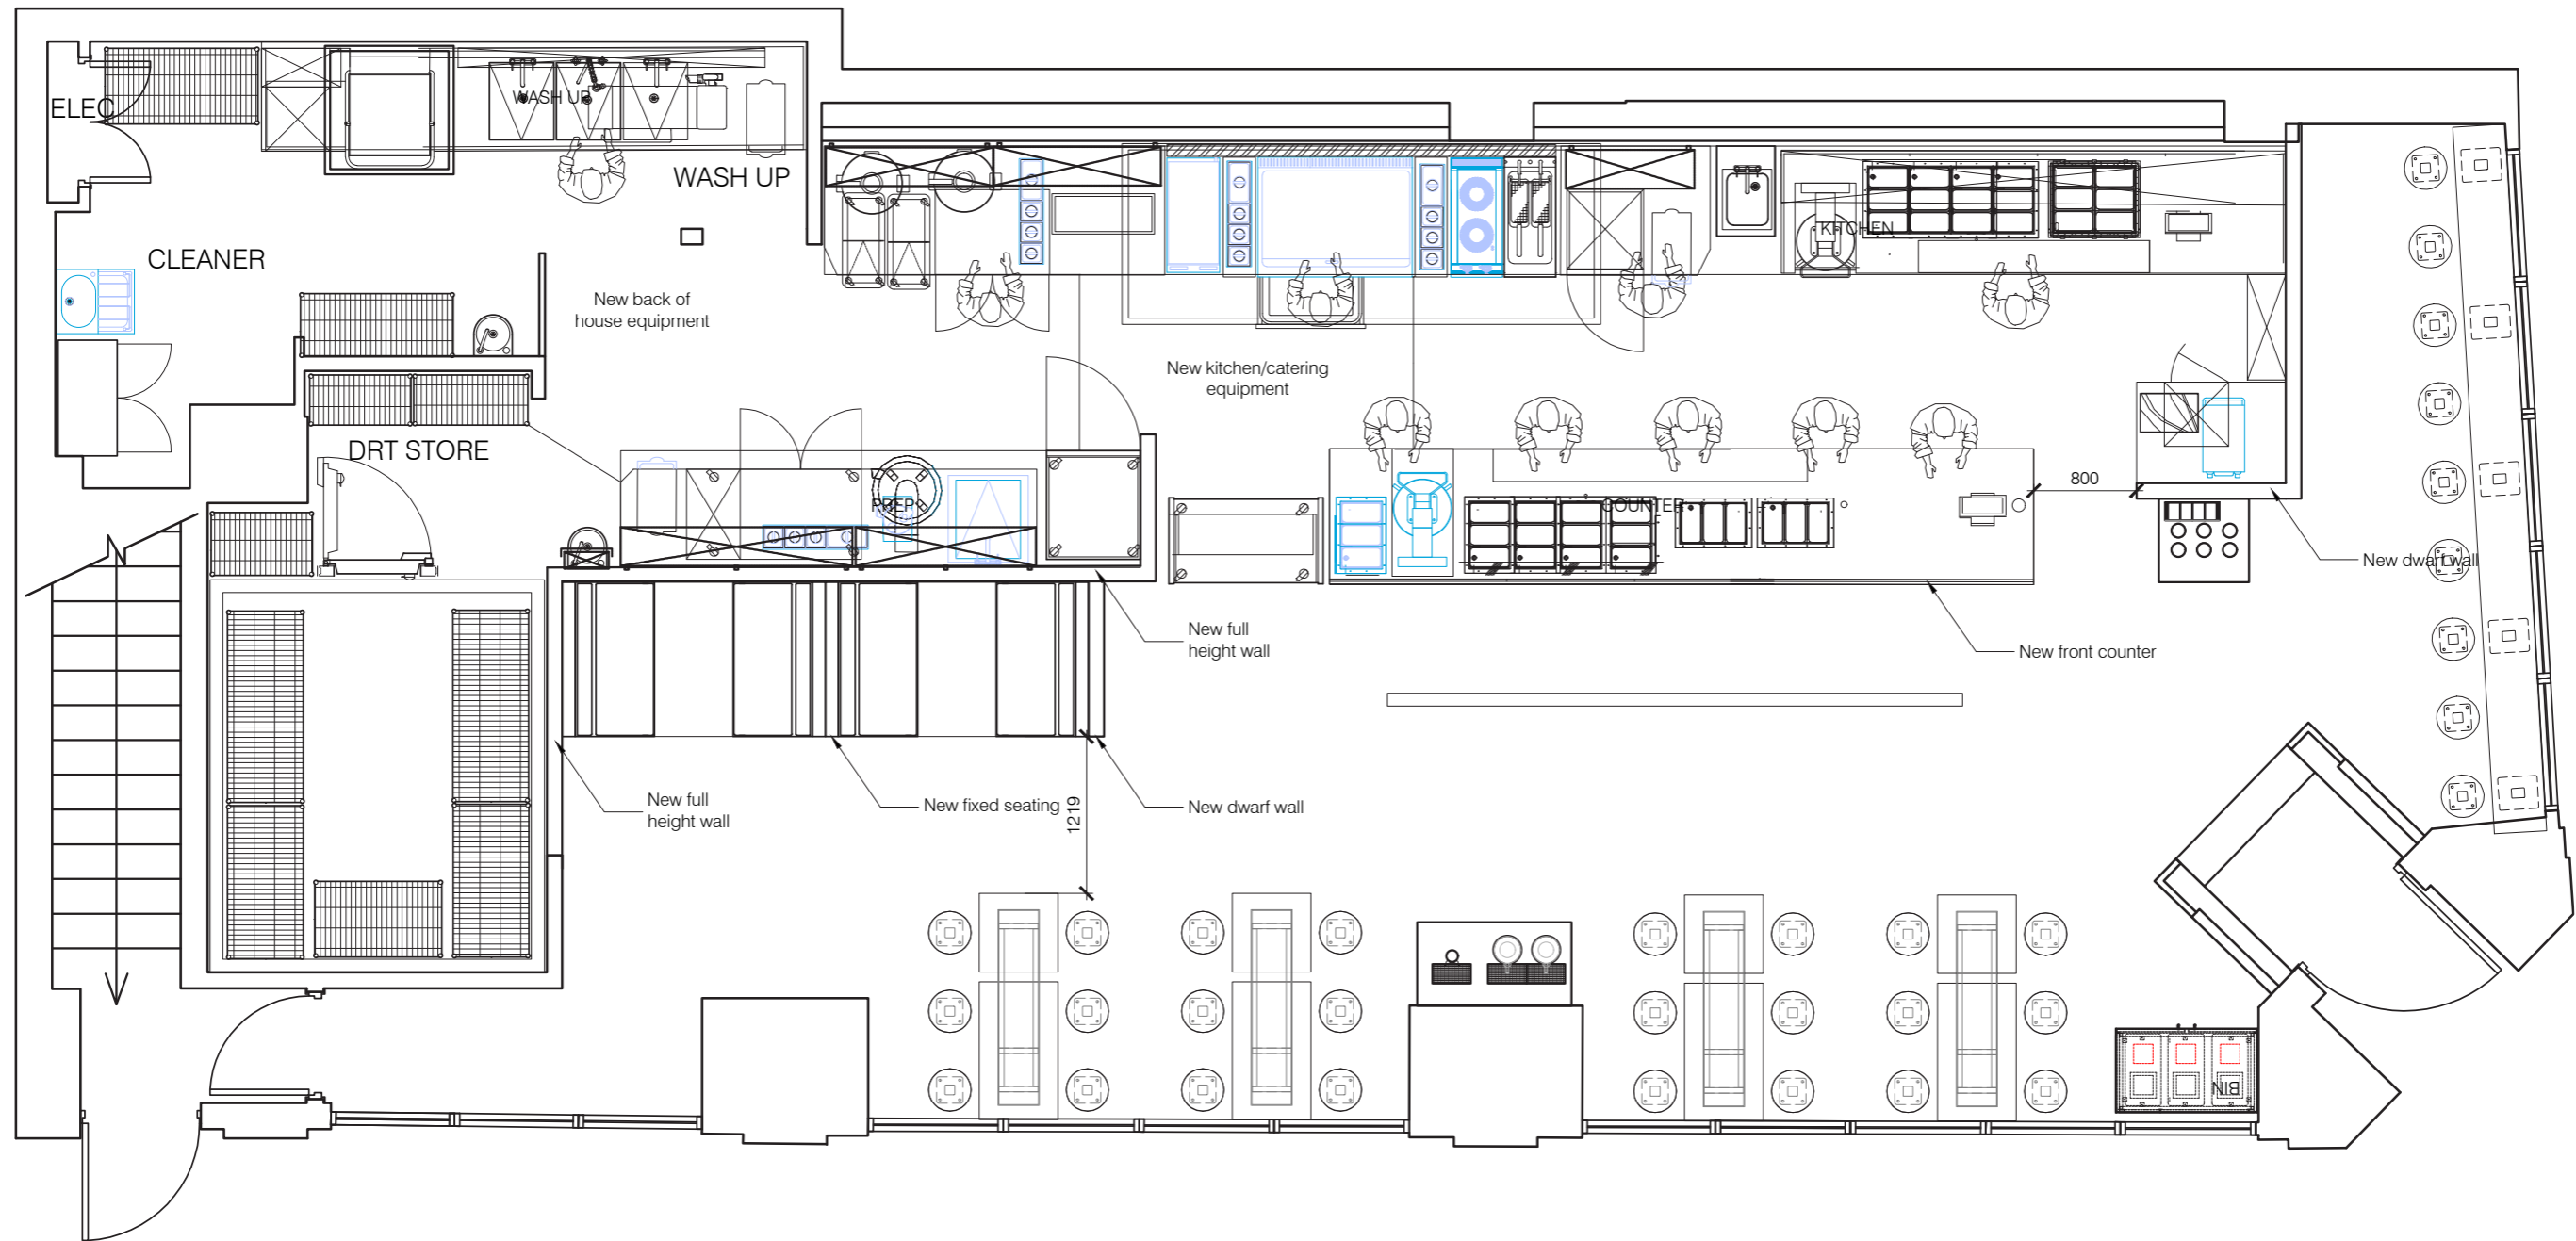

5382 - TOTTENHAM COURT ROAD
SKETCH UP VISUALS

V1

Covers: 41 Internally

RECACRIL R-161 GRIS/GREY.

FARROW AND BALL JOA;S WHITE

EXISTING TIMBER FLOOR AND SCREENS

Thank you.