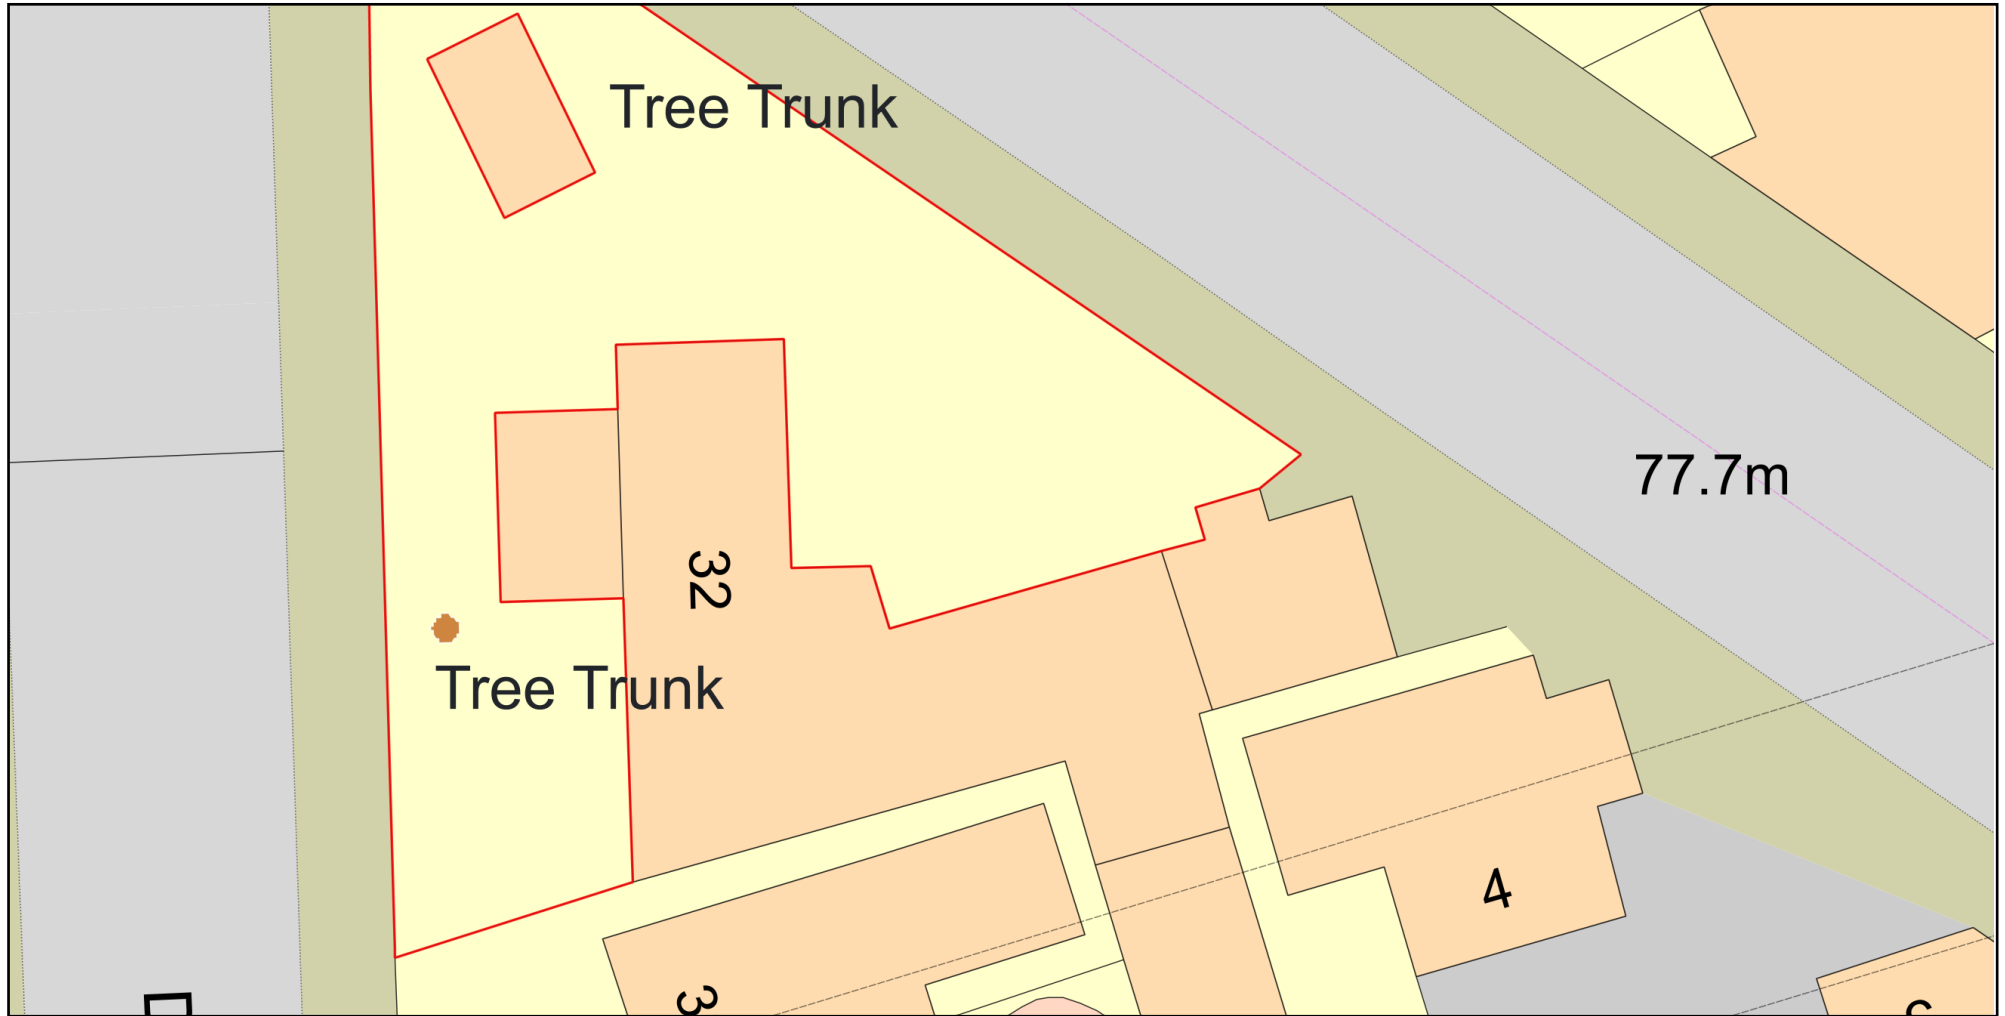

32 Daleham Gdns NW£ 5DE

Plan Produced for: Nampetch Vincent

Date Produced: 22 Aug 2023

Plan Reference Number: TQRQM23234205401488

Scale: 1:200 @ A4

© Crown copyright and database rights 2023 OS 100042766