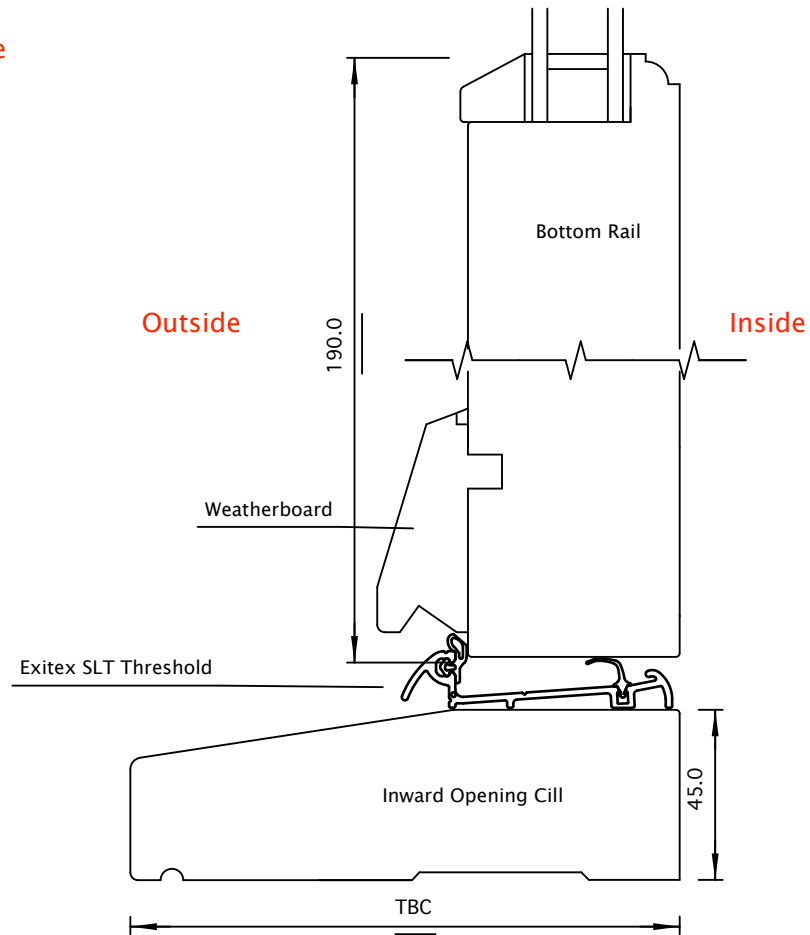

Note: Right Hand Door to Open Inwards First when viewed from the inside

Redwood Joinery Limited
 26a Vicarage Road
 Woolavington
 Somerset
 TA7 8DX
 T 01278 685010 F 01278 685011
 www.redwoodjoinery.co.uk

Project
Belsize Park

Title
**Inward Opening
 Pair of Doors**

Drawing Number
003

Date **24/04/2023**

Scale **1:2**

Drawn By **BLLC**