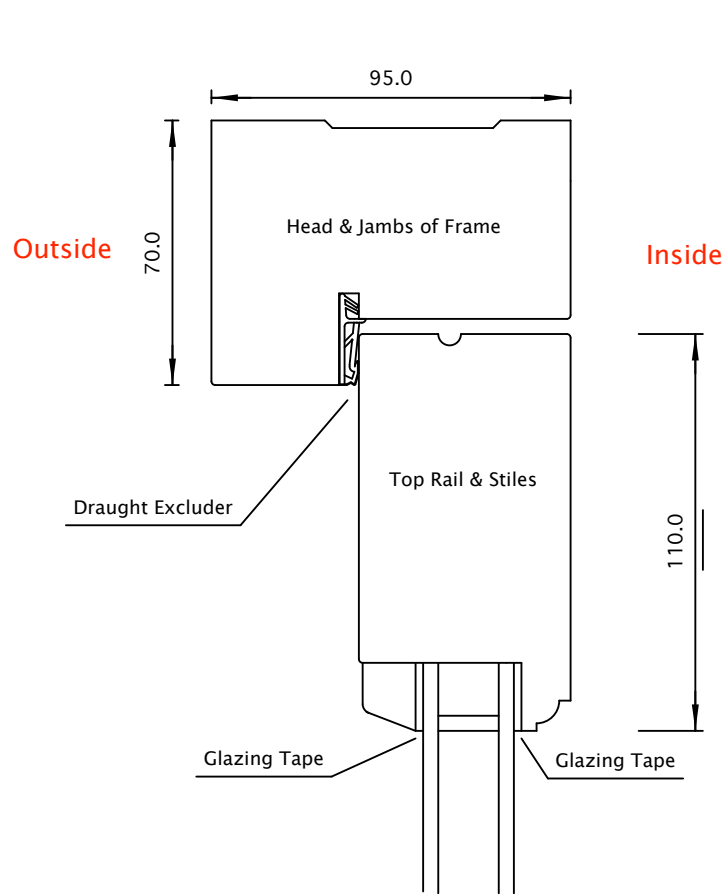

Note: Right Hand Door to Open Inwards First when viewed from the inside

Redwood Joinery Limited
 26a Vicarage Road
 Woolavington
 Somerset
 TA7 8DX
 T 01278 685010 F 01278 685011
 www.redwoodjoinery.co.uk

Project
Belsize Park

Title
**Inward Opening
 Pair of Doors**

Drawing Number
003

Date **24/04/2023**

Scale **1:2**

Drawn By **BLLC**