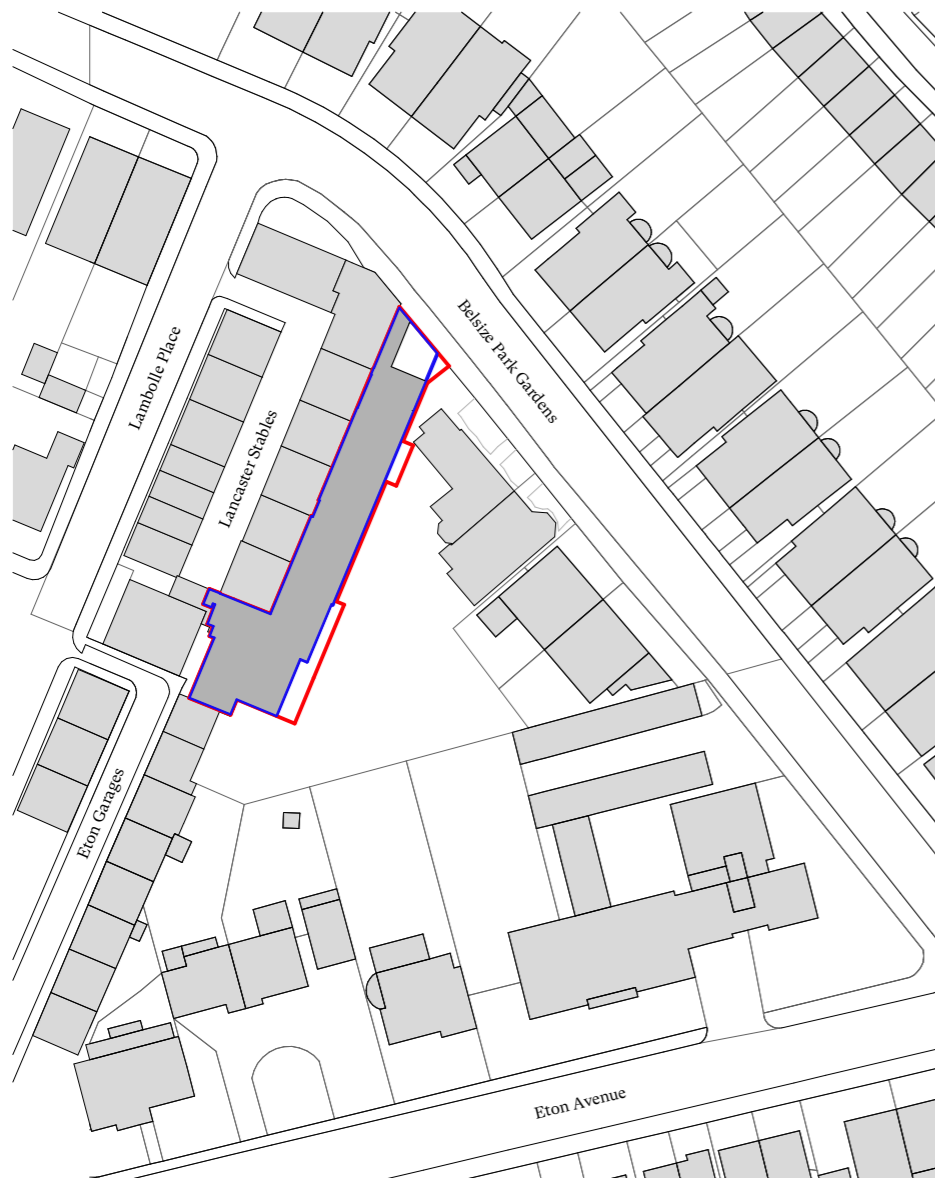

Notes:

- Key**
- Application site
GIA = 819m²
 - Applicant's land ownership
GIA = 723m²

Mapping contents © Crown copyright and database rights 2023 Ordnance Survey 100035207

A Existing Location Plan
(EX) 000 Scale 1:1250

Mapping contents © Crown copyright and database rights 2023 Ordnance Survey 100035207

B Existing Site Plan
(EX) 000 Scale 1:500

Rev	Date	Issue	Drawn	Check
D	14/08/2023	Planning	SC	RD
C	07/07/2023	DRAFT Issue to Planning	CW	SC
B	21/12/2022	Stage 2 Issue	CW	ES
A	15/12/2022	Stage 2 Draft issue	CW	ES
-	09/12/2022	Preliminary Issue	CW	JH

Date : 09/12/2022 **Scale @ A3 :** 1:1250, 1:500

Drawing Title :
Existing Location and Site Plan

Drawing No. : 4279 CDC XX RL DR A (EX) 000 **Rev. :** D