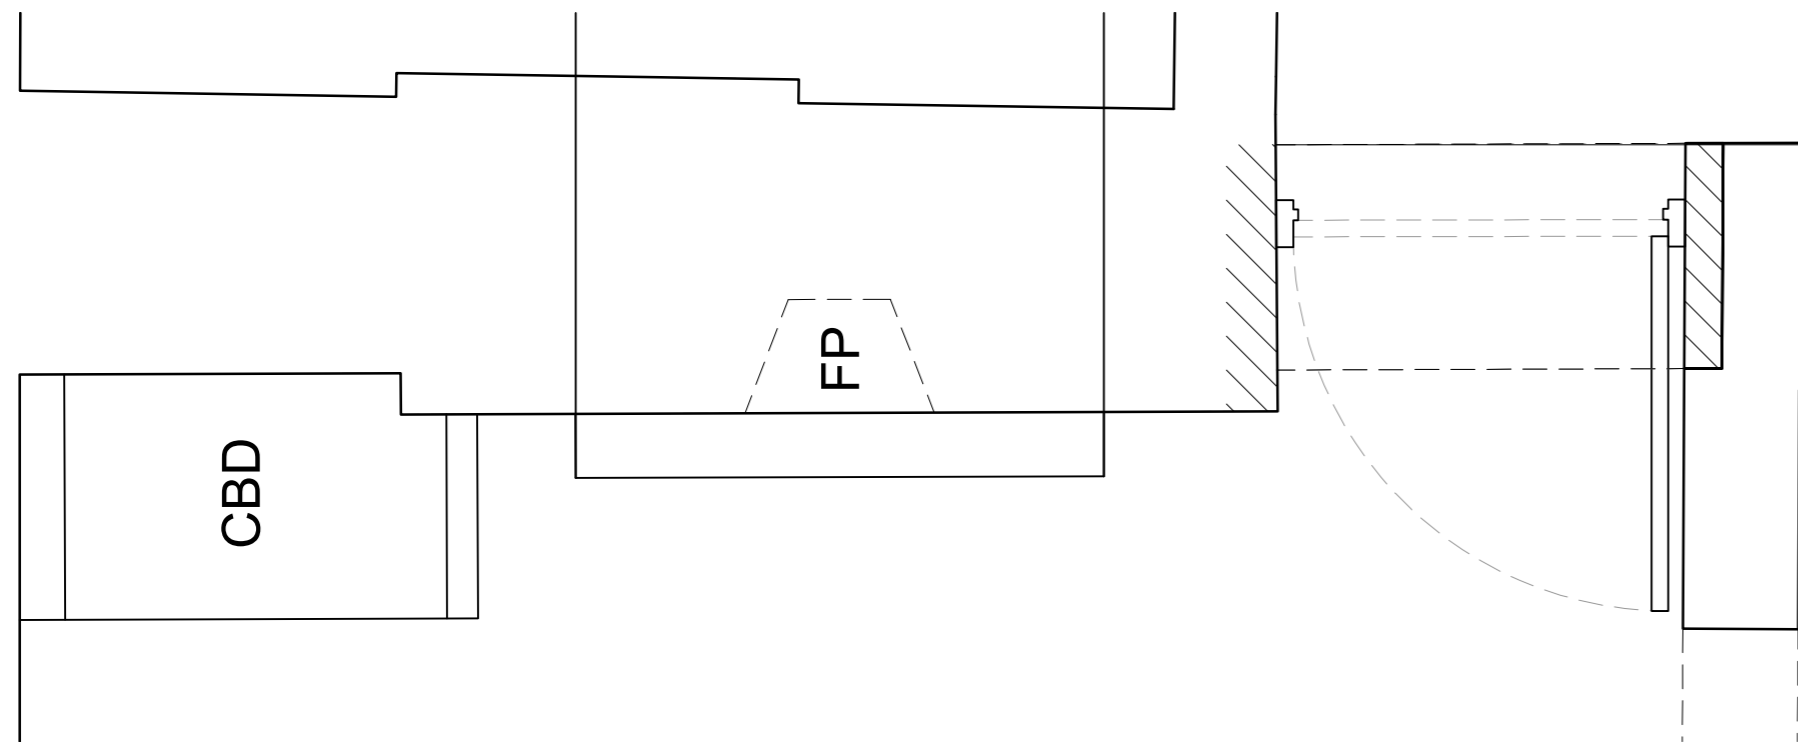

REVISIONS  
14/08/2023 - REV\_A  
Jib door omitted on GF Reception.

2 NEW JIB DOOR IN LGF DINING ROOM ELEVATION  
1:20@A2

4 NEW JIB DOOR IN LGF DINING ROOM PLAN  
1:20@A2

1 Proposed Jib Door Details  
1:20@A2

NOTES

11 PARK VILLAGE WEST  
REGENTS PARK  
LONDON NW1 4AE

PROPOSED JIB DOOR DETAILS

DWG No: 11PVW/P401A

SCALE: 1:20 @ A2

DATE: APRIL 2023

BELSIZE ARCHITECTS

48 PARKHILL ROAD, LONDON, NW3 2YP  
T: 020 7482 4420  
E: MAIL@BELSIZEARCHITECTS.COM