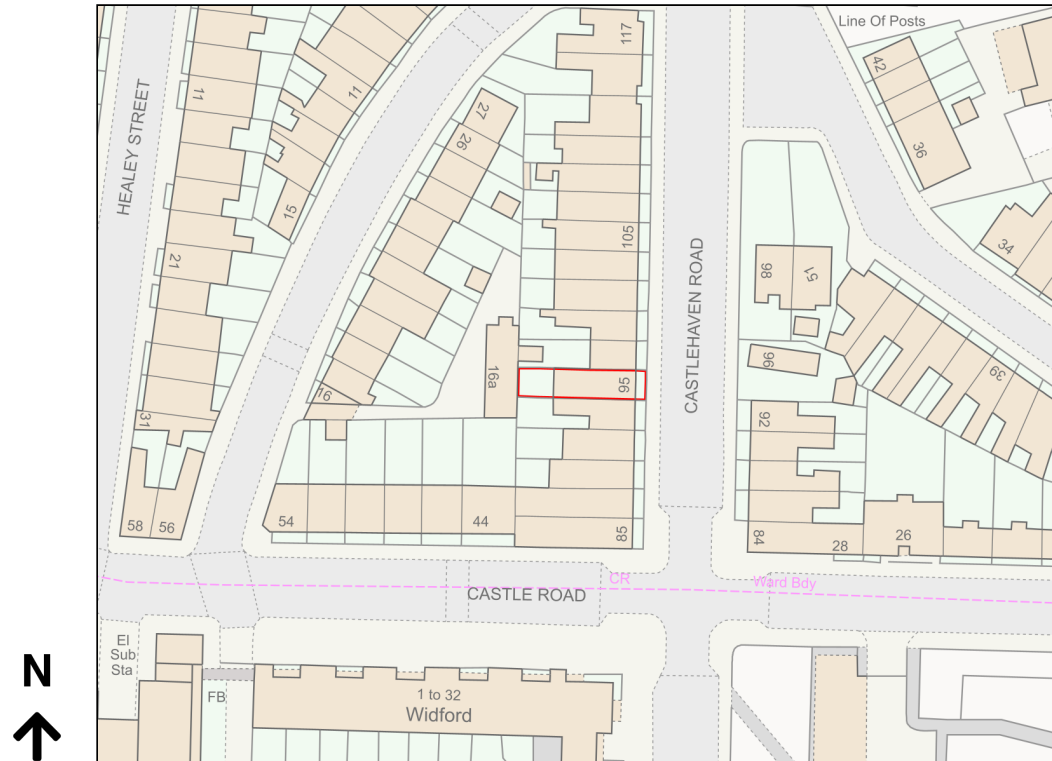

# Location Plan

Site Address: 95, Castlehaven Road, London, NW1 8SJ

Date Produced: 16-Aug-2023

Scale: 1:1250 @A4

Planning Portal Reference: PP-12385500v1