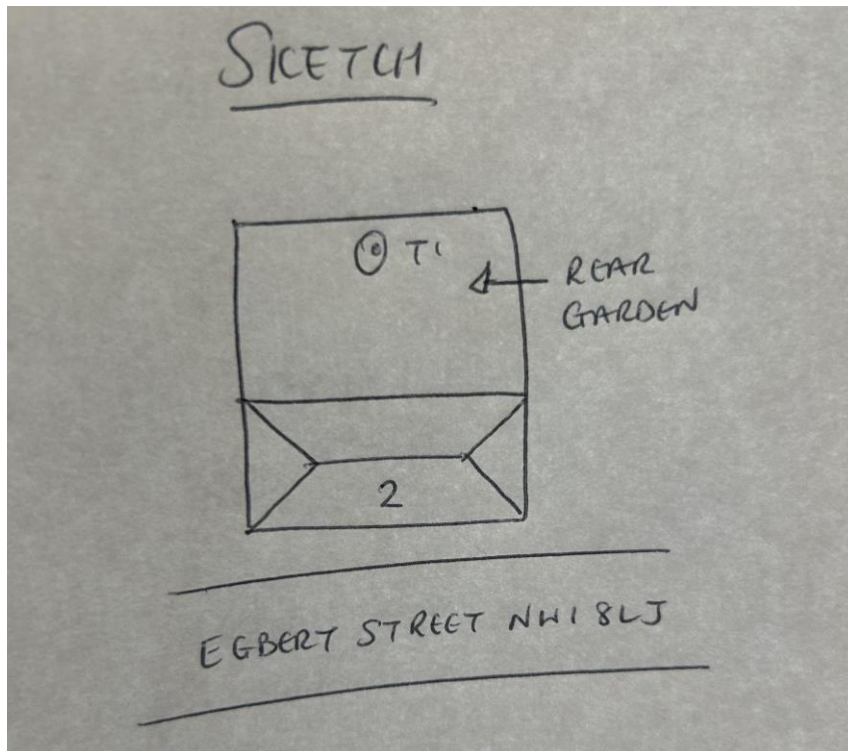

2 Egbert Street NW1 8LJ

T1: Prunus (5.5m): Reduce height by 3m and shape to keep tree at a size suitable for its location