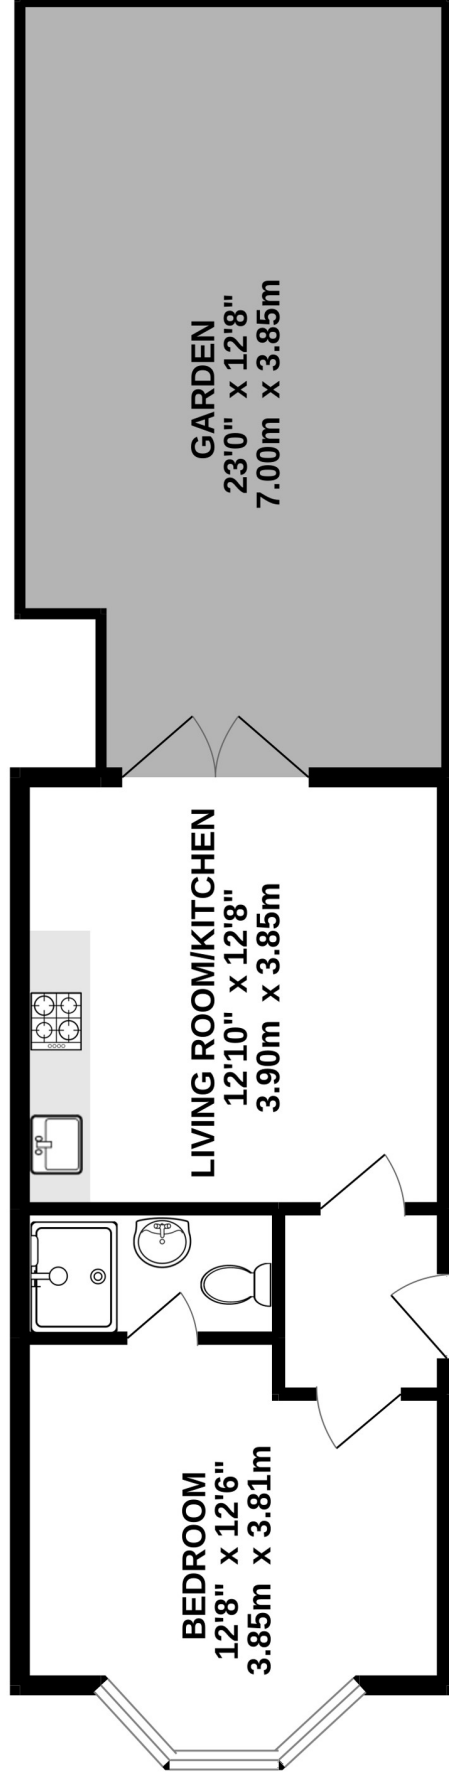

GROUND FLOOR
369 sq.ft. (34.3 sq.m.) approx.

TOTAL FLOOR AREA : 369 sq.ft. (34.3 sq.m.) approx.

Whilst every attempt has been made to ensure the accuracy of the floorplan contained here, measurements of doors, windows, rooms and any other items are approximate and no responsibility is taken for any error, omission or mis-statement. This plan is for illustrative purposes only and should be used as such by any prospective purchaser. The services, systems and appliances shown have not been tested and no guarantee as to their operability or efficiency can be given.
Made with Metropix ©2022