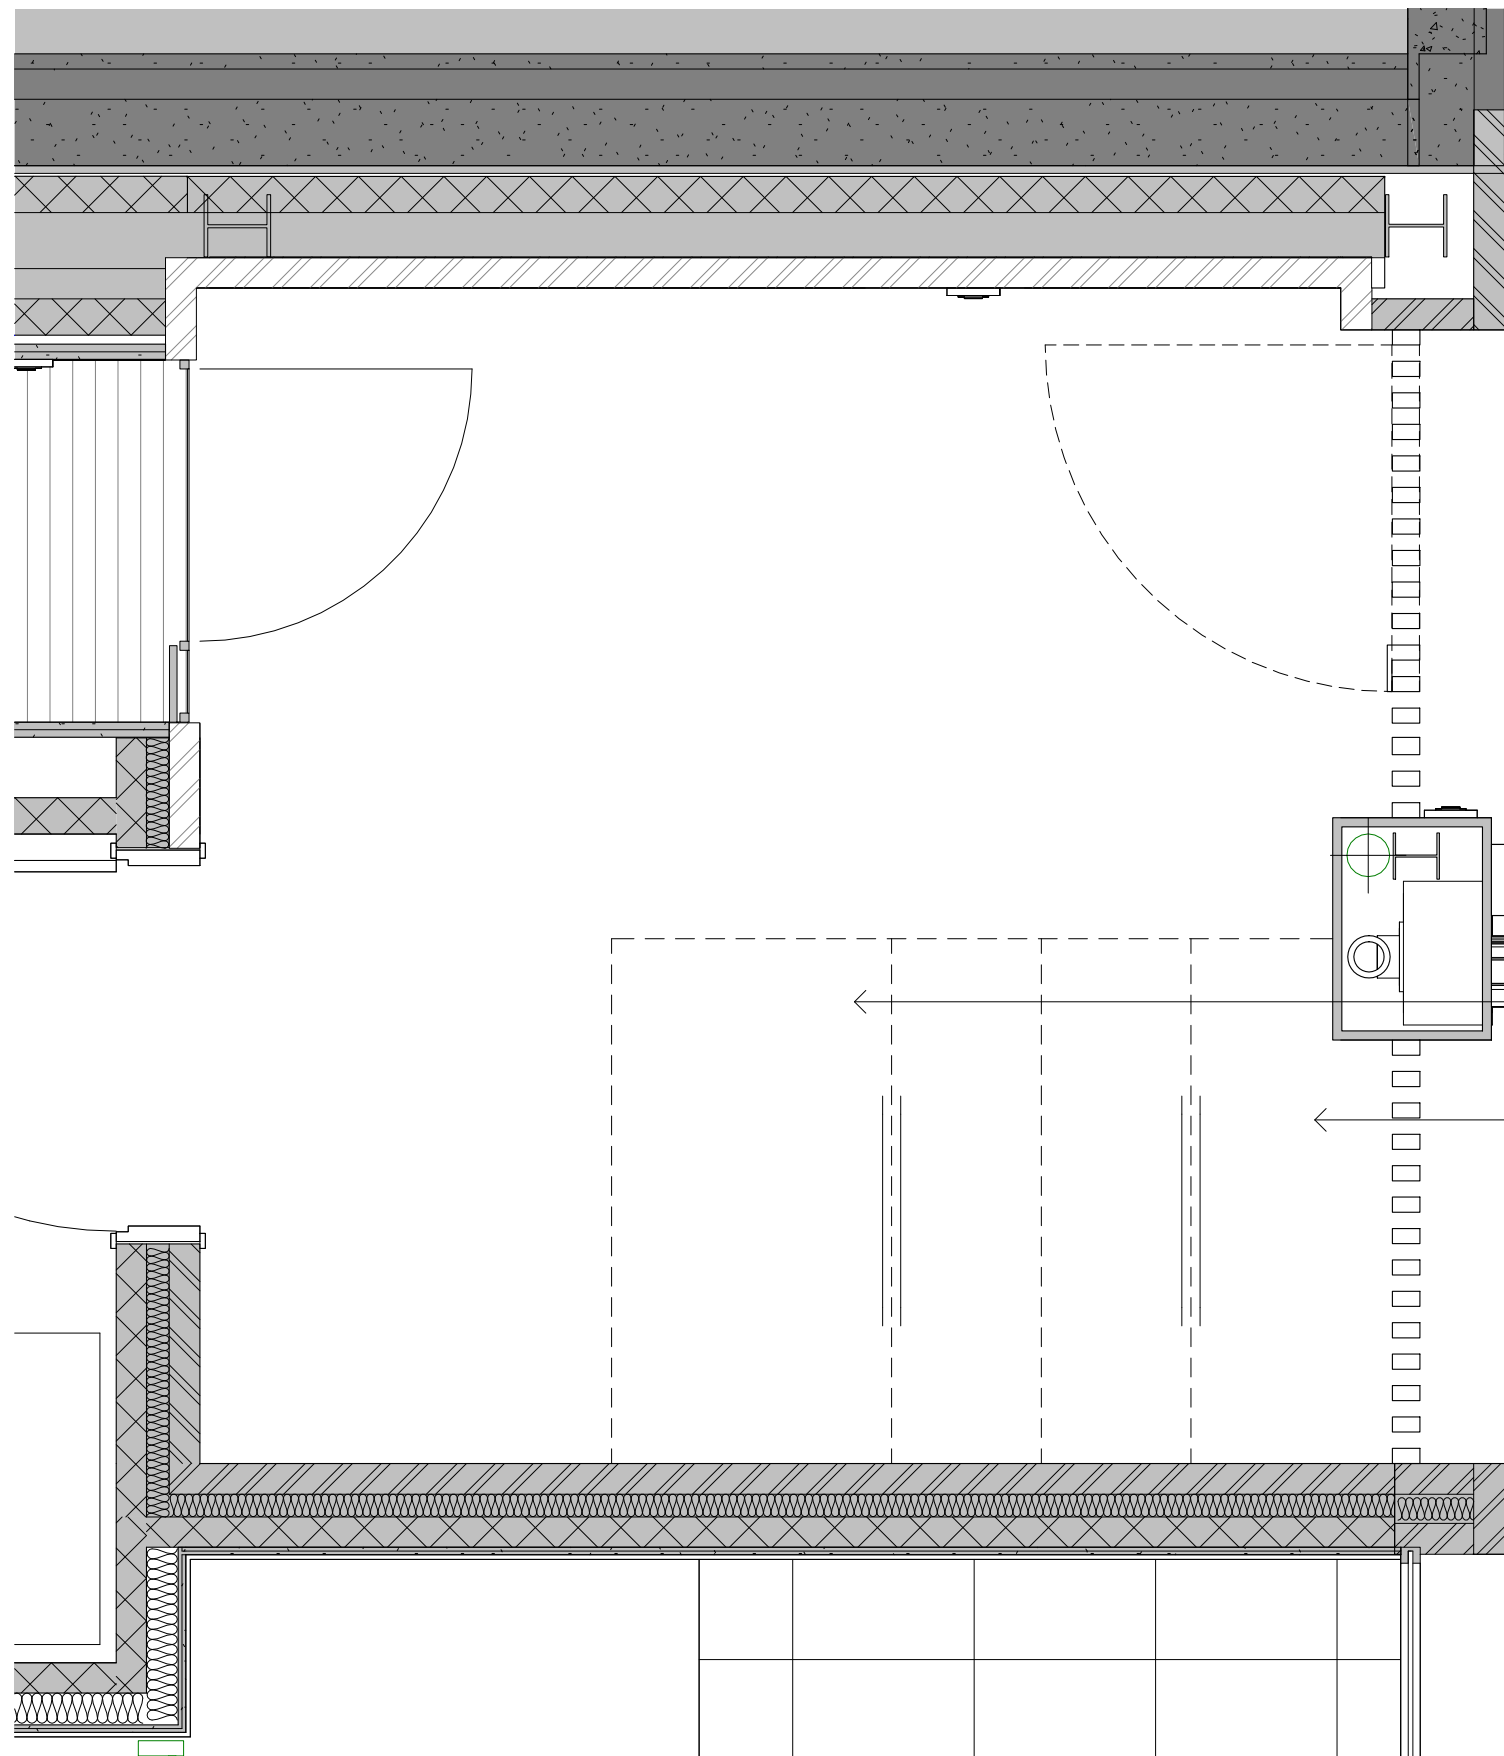

Version	Date	Author	Version Notes
P1	As dwg	As dwg	Initial issue

LEEKE STREET ENTRANCE

1no. Accessible bike storage space

3no. Sheffield bike storage spaces

Sheffield Bike Storage  
- Painted in RAL 9004

- To be read in conjunction with other planning drawings

1 Proposed - Ground Floor Residential Bike Storage  
Scale: 1 : 25

<b>PLANNING</b>			
Orbit Architects			
project: Field & Leeke Street, WC1X			
title: Detail plan for the residential cycle store area			
scale: 1:25 @A3	date: 24.05.23	author: MFY	job no. 1878-SK-071
			ver. P1
<small>DO NOT SCALE FROM THIS DRAWING: Verify all dimensions on site</small>			
<small>© Orbit Architects 83 Blackfriars Road, London SE1 8HA L020 7593 3380 www.orbitarchitects.com e.info@orbitarchitects.com</small>			