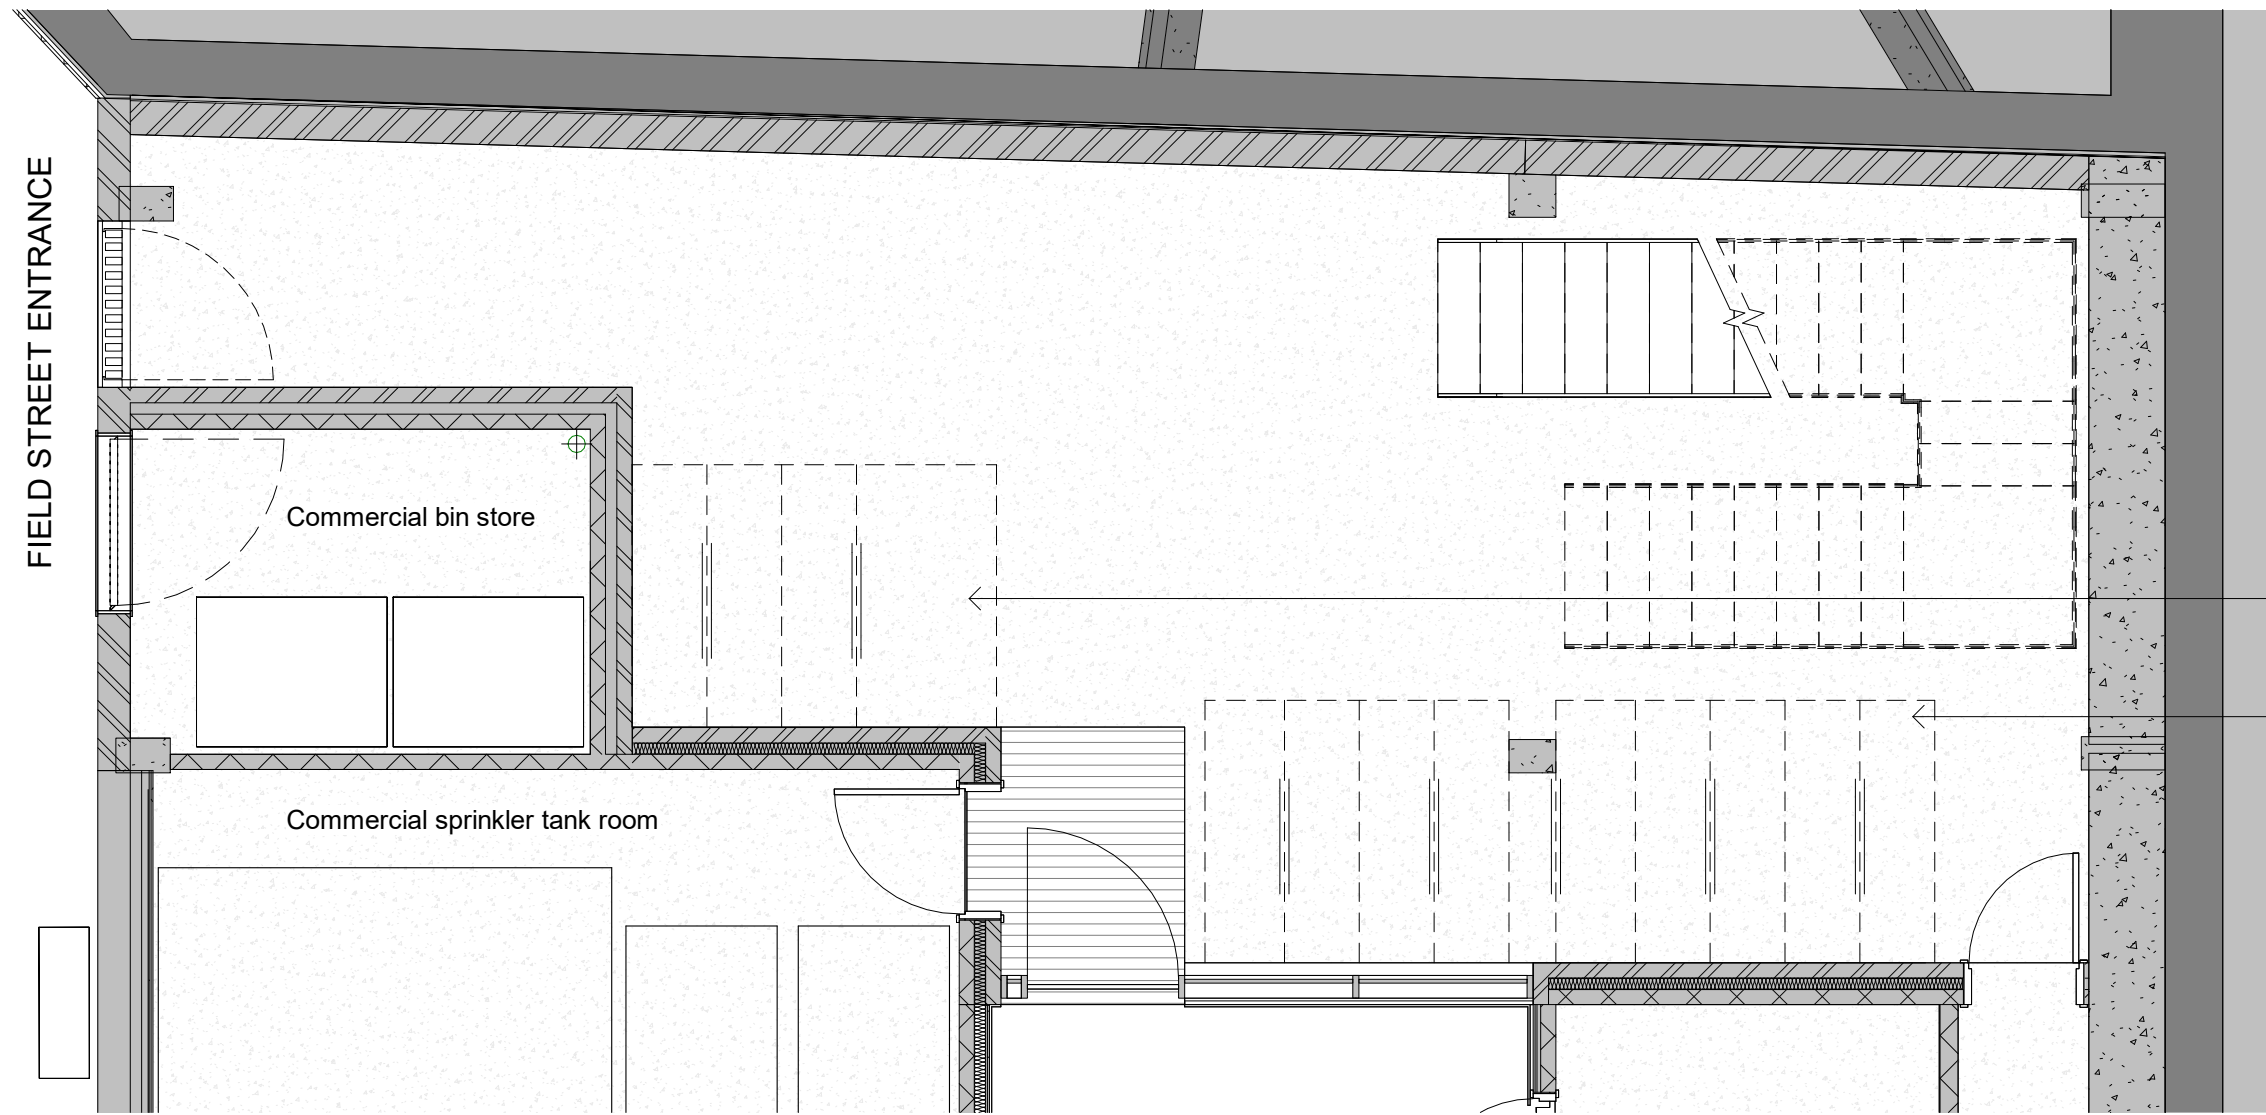

Version	Date	Author	Version Notes
P1	As dwg	As dwg	Initial issue

Sheffield Bike Storage  
- Painted in RAL 9004

1no. Accessible bike storage space

12no. Sheffield bike storage spaces

1 Proposed - Ground Floor Commercial Bike Storage  
Scale: 1 : 50

- To be read in conjunction with other planning drawings

<b>PLANNING</b>			
Orbit Architects			
project	Field & Leeke Street, WC1X		
title	Detail plan for the commercial cycle store area		
scale	date	author	job no.
1:25 @A3	24.05.23	MFY	1878-SK-070
DO NOT SCALE FROM THIS DRAWING: Verify all dimensions on site			ver
© Orbit Architects 83 Blackfriars Road, London SE1 8HA 1.020 7593 3380 www.orbitarchitects.com e.info@orbitarchitects.com			P1