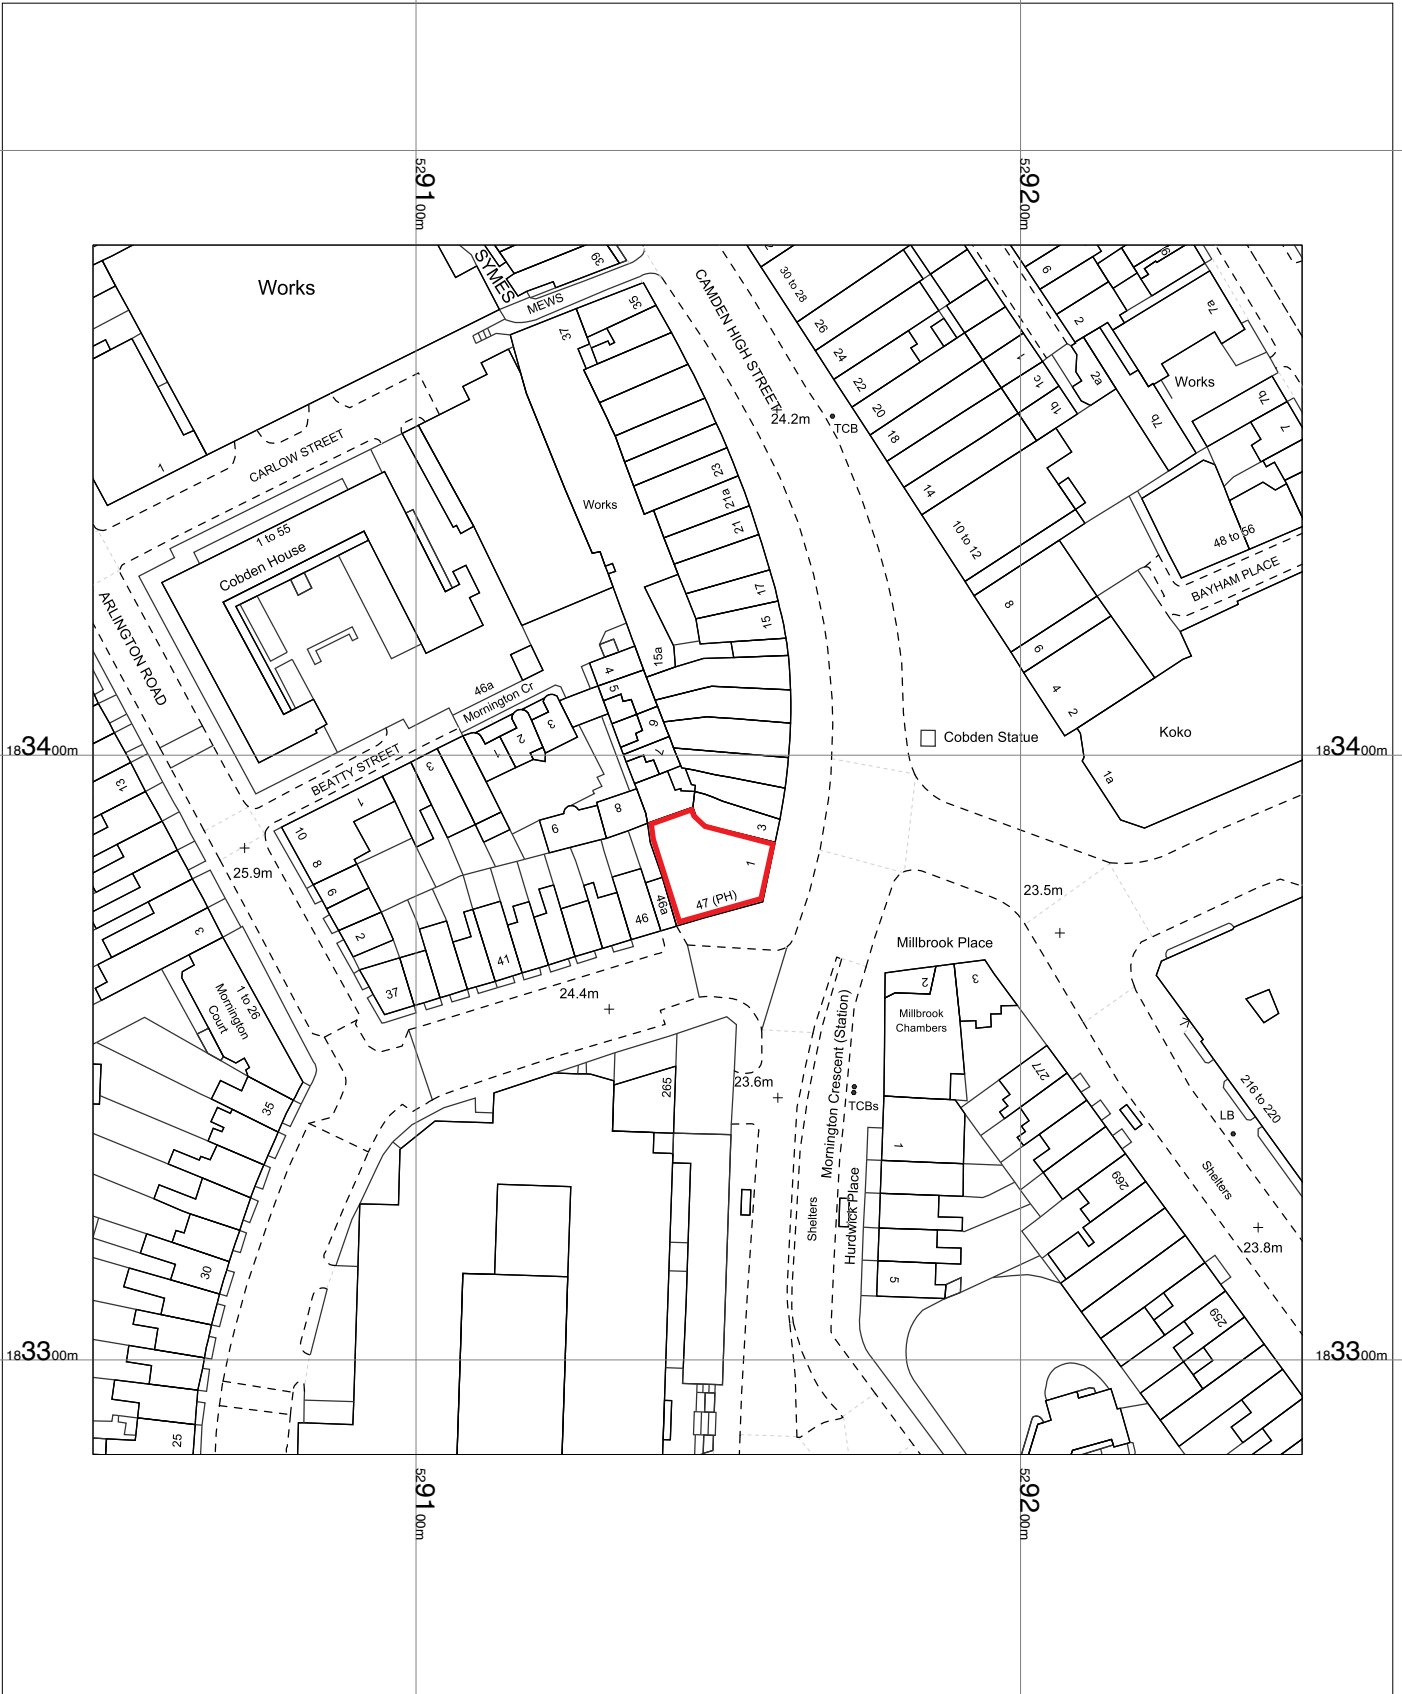

Lyttelton Arms NW1 7JE

OSMasterMap 1250/2500/10000 scale
Friday, August 4, 2023, ID: CM-01118691
www.centremapslive.co.uk

1:1250 scale print at A4, Centre: 529147 E, 183384 N

©Crown Copyright Ordnance Survey. Licence no. AC0000849896