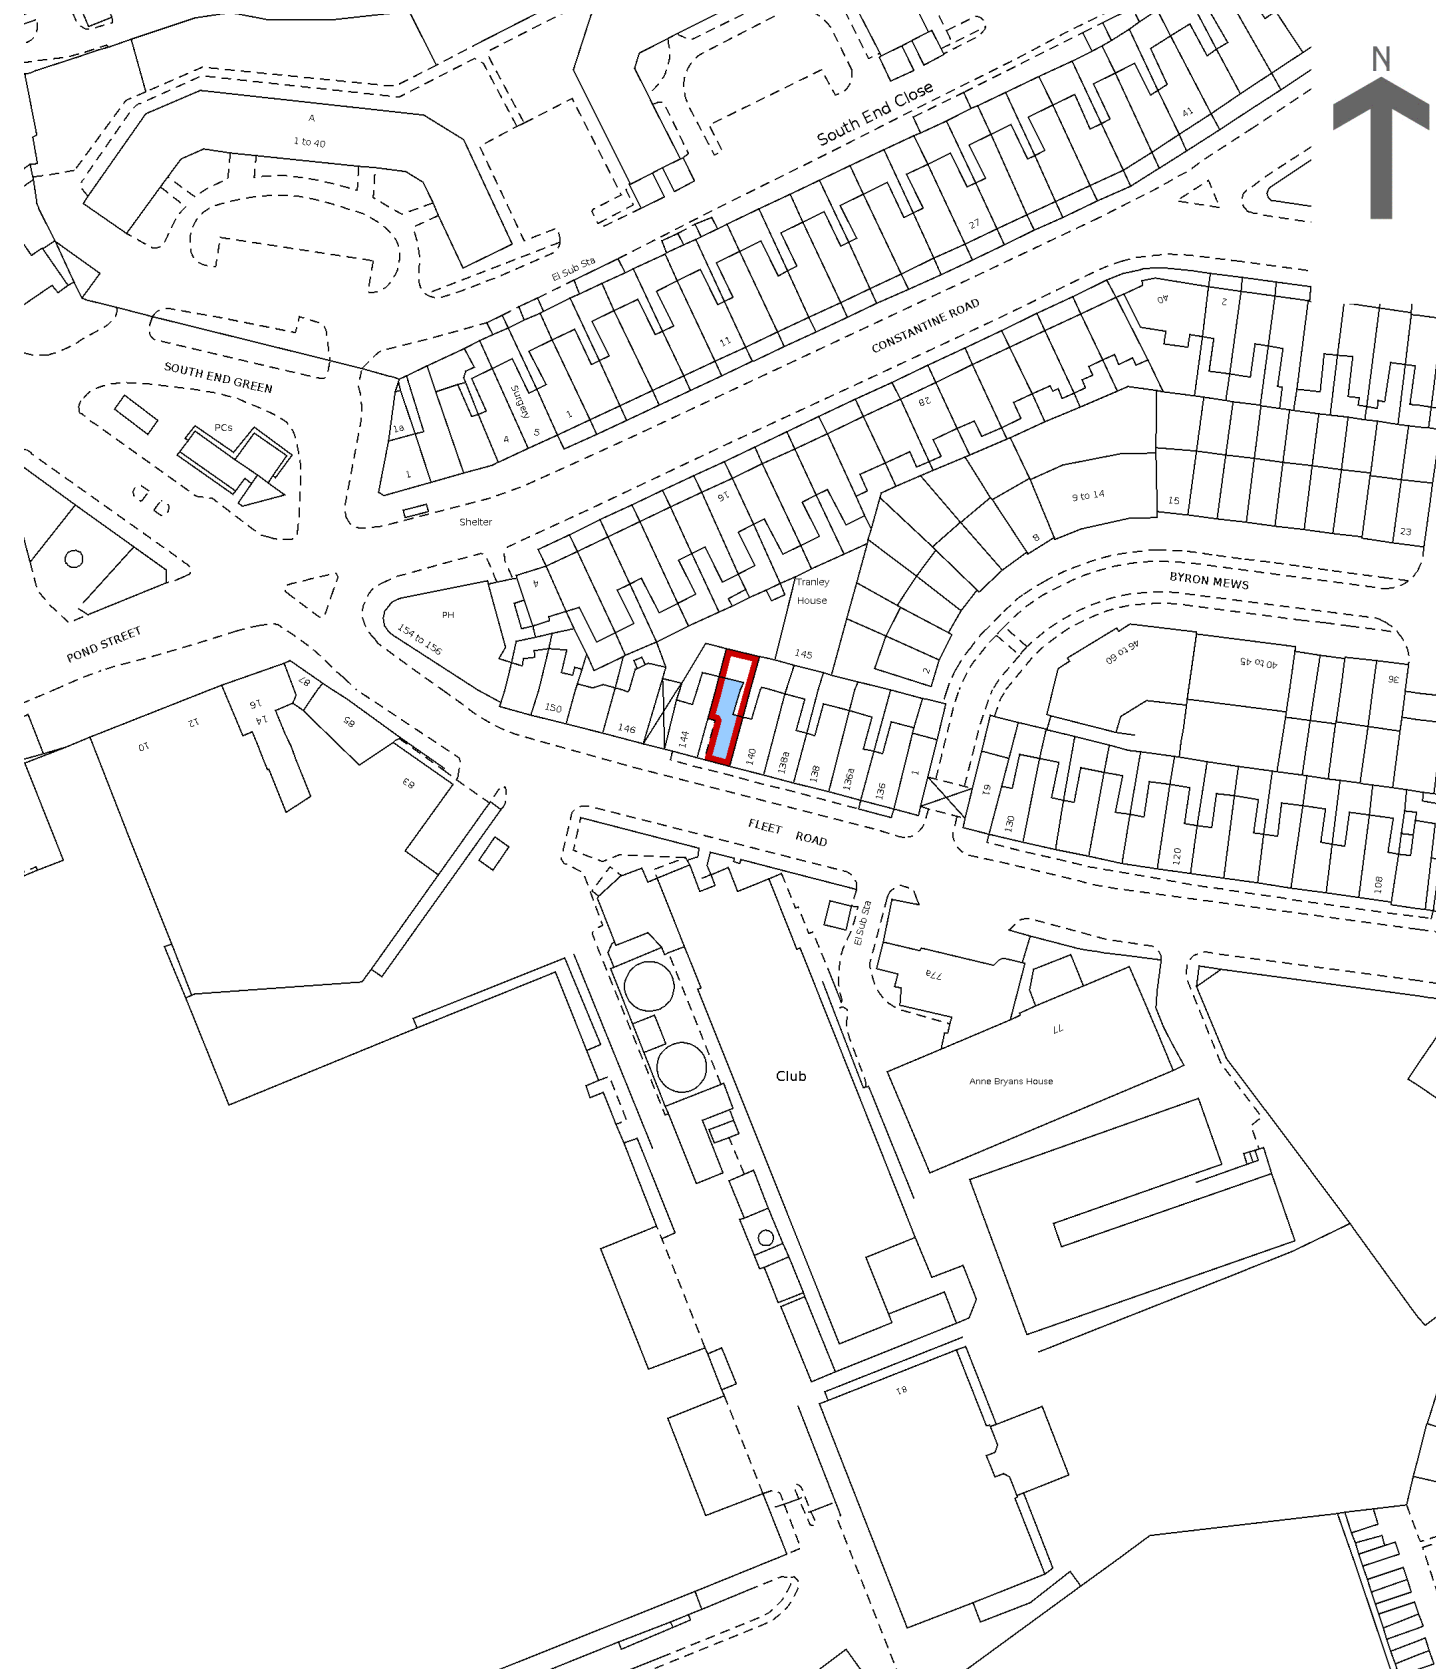

SCALE 1:500

SCALE 1:1250

**Notes**  
 - Do not scale from these drawings  
 - All dimensions are to be confirmed on site.  
 - Any discrepancies are to be brought to the attention of the Architect before the work is carried-out.

Issue / Amendment	Date	Rev

Project 142 Fleet Road London NW3 2QX		Drawing Title Location and Block Plan	
Scale	Original Size A3	Drawn	Checked
<input checked="" type="checkbox"/> Information	<input type="checkbox"/> Tender/Contract	<input type="checkbox"/> Construction	
Project No. FR	Drawing No. FR.001	Revision No. -	