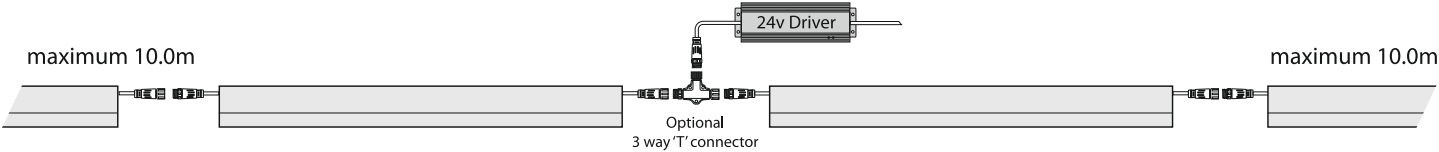

D 1 3850mm Lumenlinear SOLO including LED modules, 300mm brackets & integrated 24v power supply.
Colour finish: Black
Cable entry: TBC