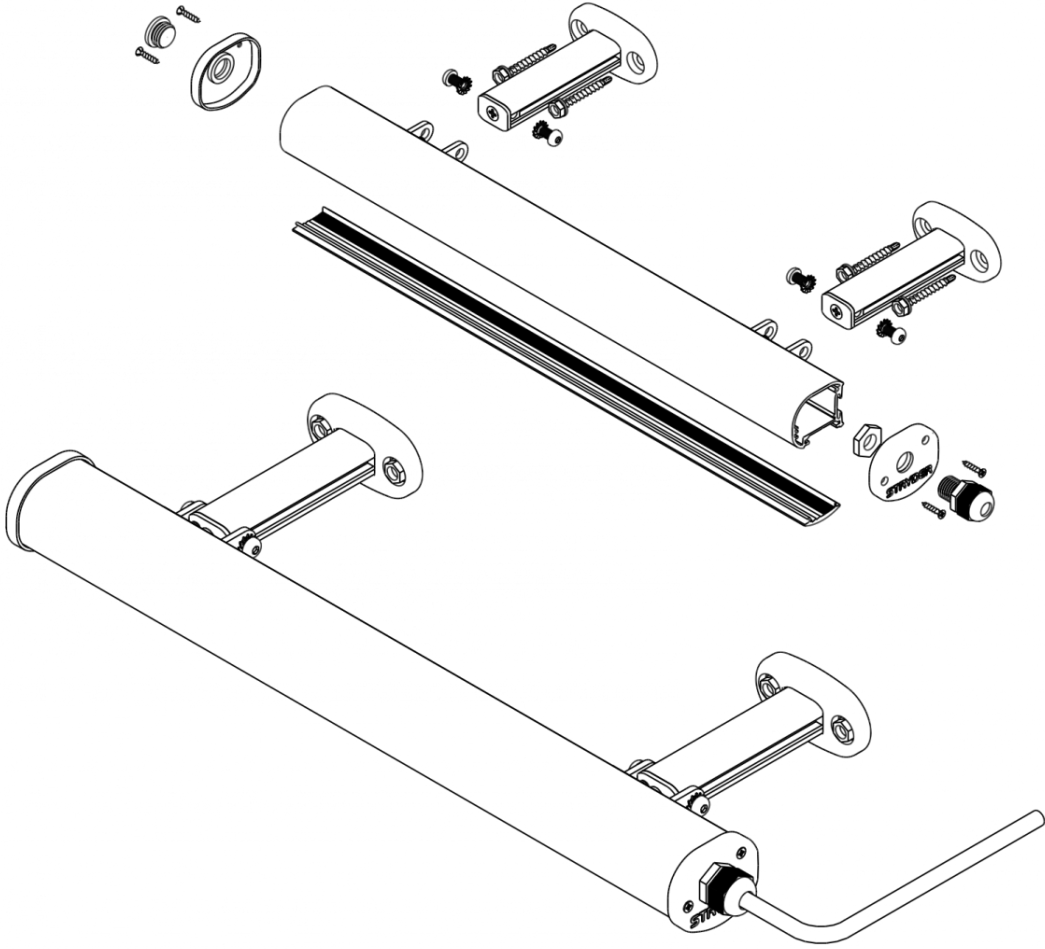

Other models available

Specification:	
Body:	aluminium
Brackets:	aluminium
Colour:	Powder coated black
	Powder coated white
	Silver anodised
Kelvin:	Warm white 3000K
	Cool White 7500K
LED	SMD 2835
Lumen:	1890 lm
Voltage:	240v
Wattage:	12w/m
Efficiency:	156 lm/w
IP rating:	IP65

Dimensions:	
Length:	5.8m max.
Body:	60 x 35mm
Projection:	300 - 600mm

Component:

- Main body
- End cap with rubber gasket
- Power cable
- Spacers
- Silicone tube LED strip
- Wall fixing bracket
- 300, 450, 600m projection bar
- Plastic plug (cap)
- IP67 LED driver